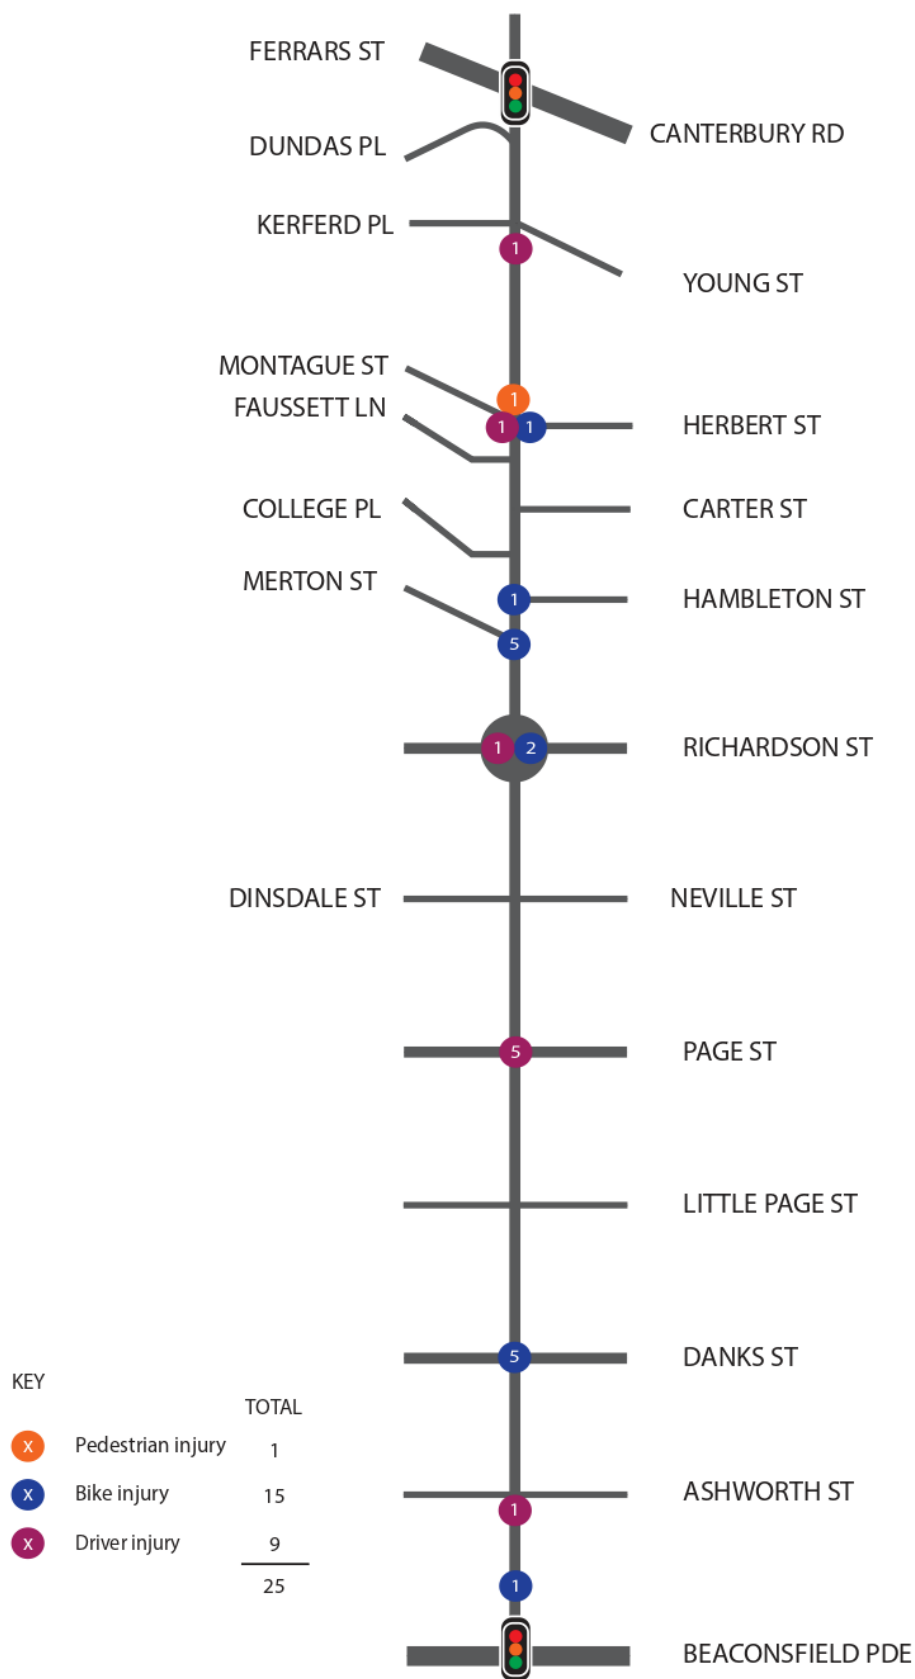

Kerferd Road Casualty Crash Statistics July 2012 – June 2017

Please note: These statistics do not include the intersections of Beaconsfield Parade or Canterbury Road/Ferrars Street.