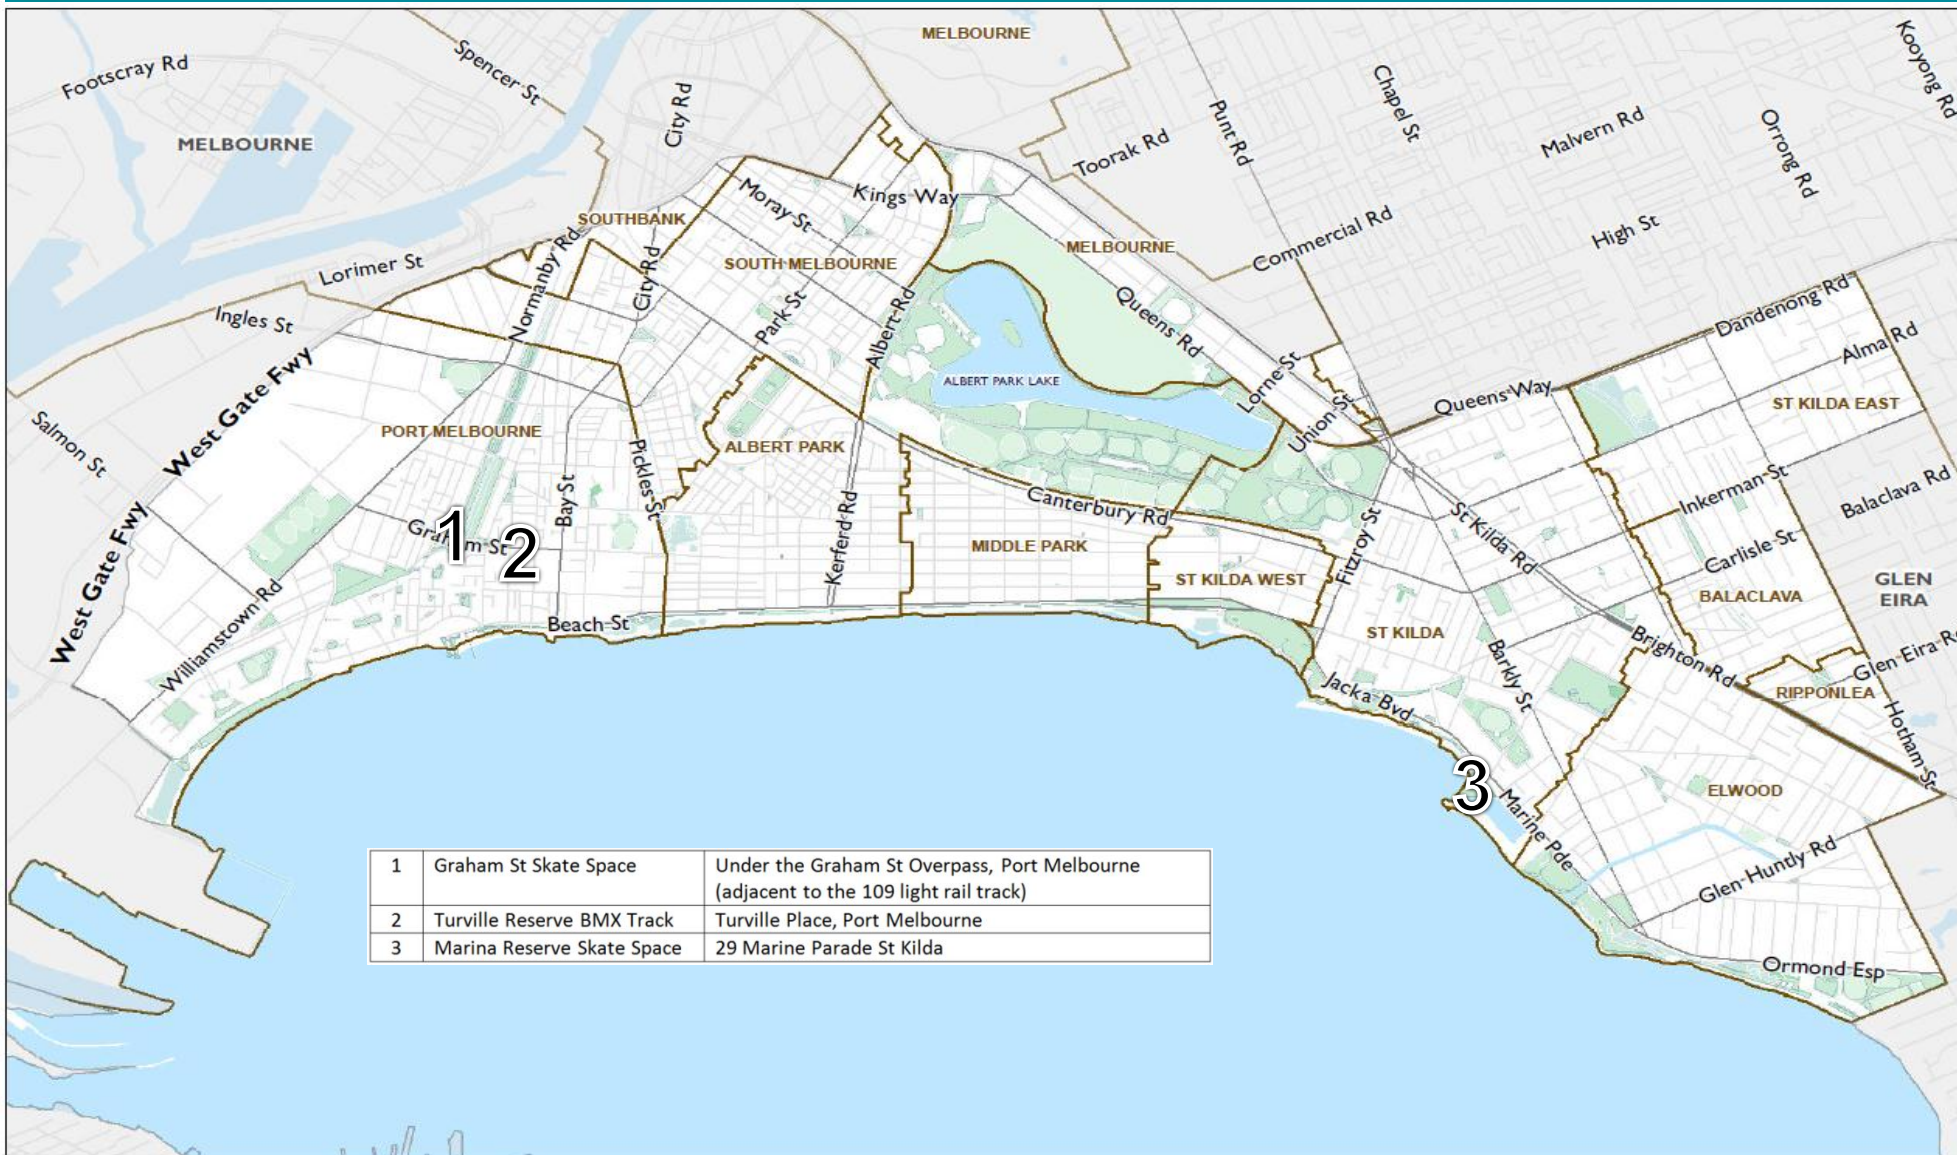

Skate and BMX Facilities in Port Phillip

1	Graham St Skate Space	Under the Graham St Overpass, Port Melbourne (adjacent to the 109 light rail track)
2	Turville Reserve BMX Track	Turville Place, Port Melbourne
3	Marina Reserve Skate Space	29 Marine Parade St Kilda

0 500 1,000 2,000 m