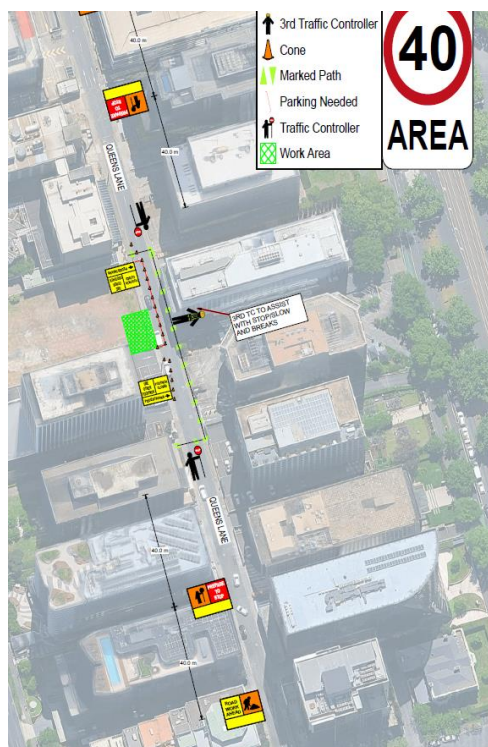

Current Queens Lane Impactful Works

Key developers and service authorities have advised of their works program up to and including 4 May 2026.

The following works are likely to impact the community during this period, beyond standard works:

Citipower

Electrical works are scheduled from 23 March 2026 to 9 May 2025. This will involve some lane closures along Queens Lane.

- Works will occur from Monday to Friday from 7am to 5pm.
- Traffic controllers will be onsite to direct pedestrians and vehicles where necessary. Affected areas are shown below: