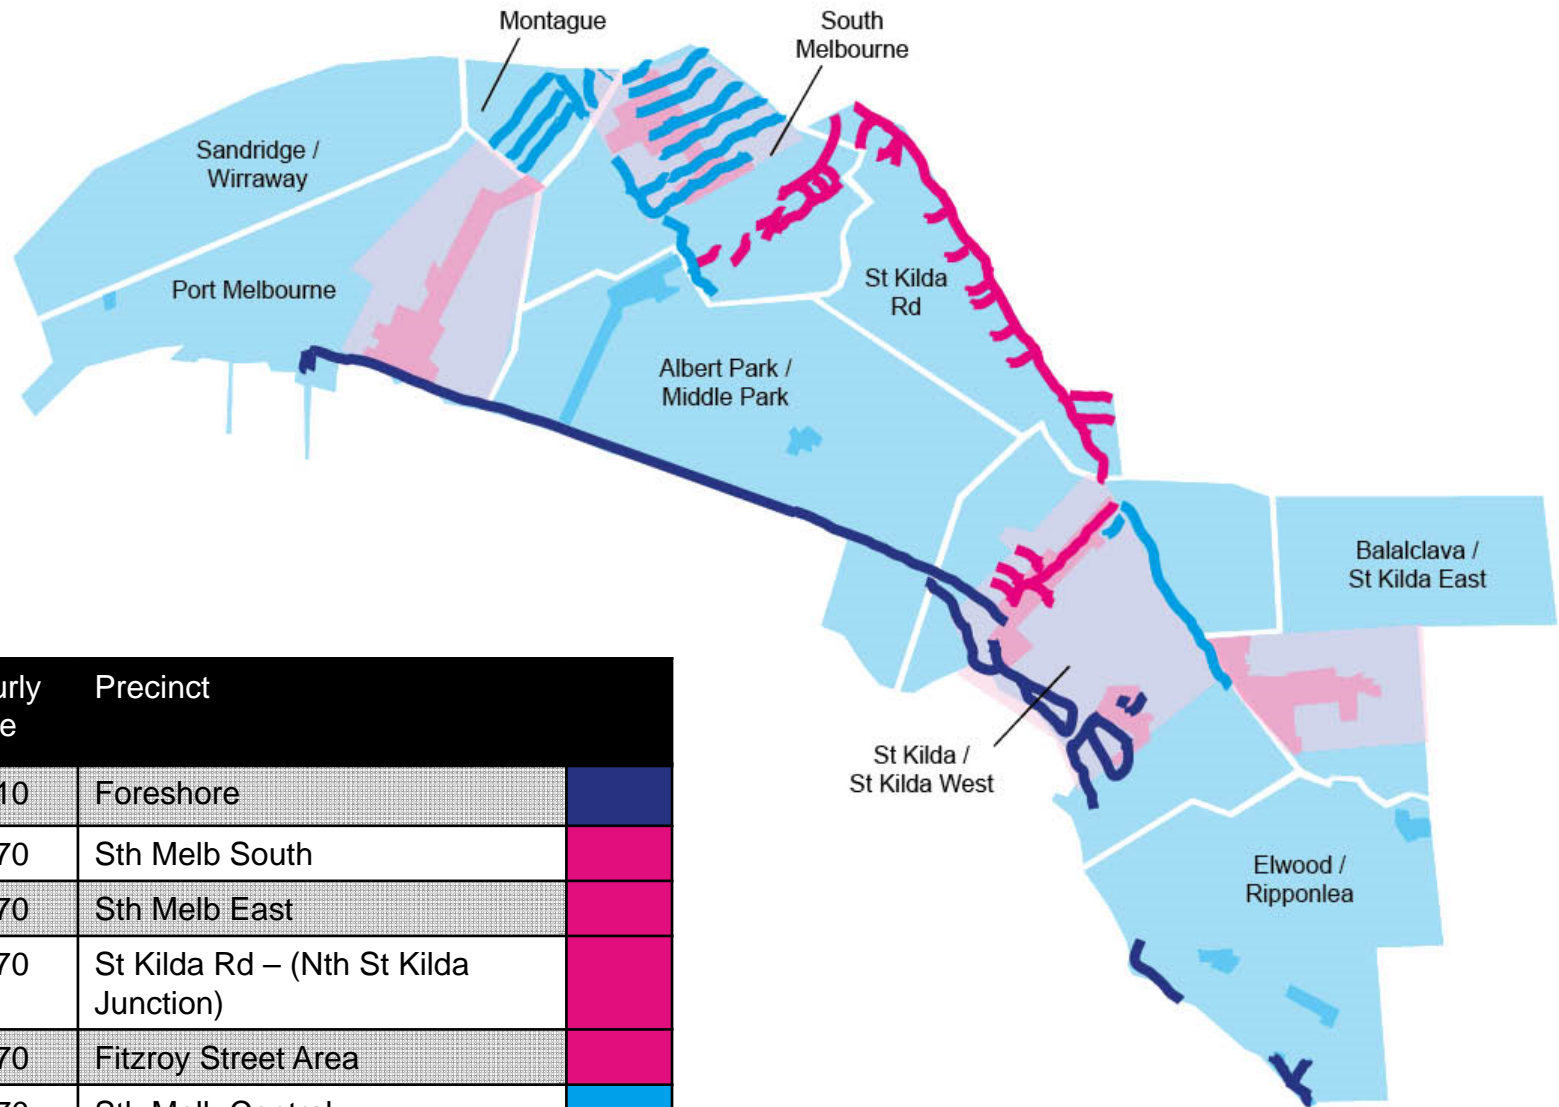

Attachment I: CoPP Existing Paid Parking Zones

| Tier | Hourly Rate | Precinct | |
|------|-------------|---------------------------------------|--|
| A | \$5.10 | Foreshore | |
| B | \$3.70 | Sth Melb South | |
| B | \$3.70 | Sth Melb East | |
| B | \$3.70 | St Kilda Rd – (Nth St Kilda Junction) | |
| B | \$3.70 | Fitzroy Street Area | |
| C | \$1.70 | Sth Melb Central | |
| C | \$1.70 | St Kilda Rd – (Sth St Kilda Junction) | |