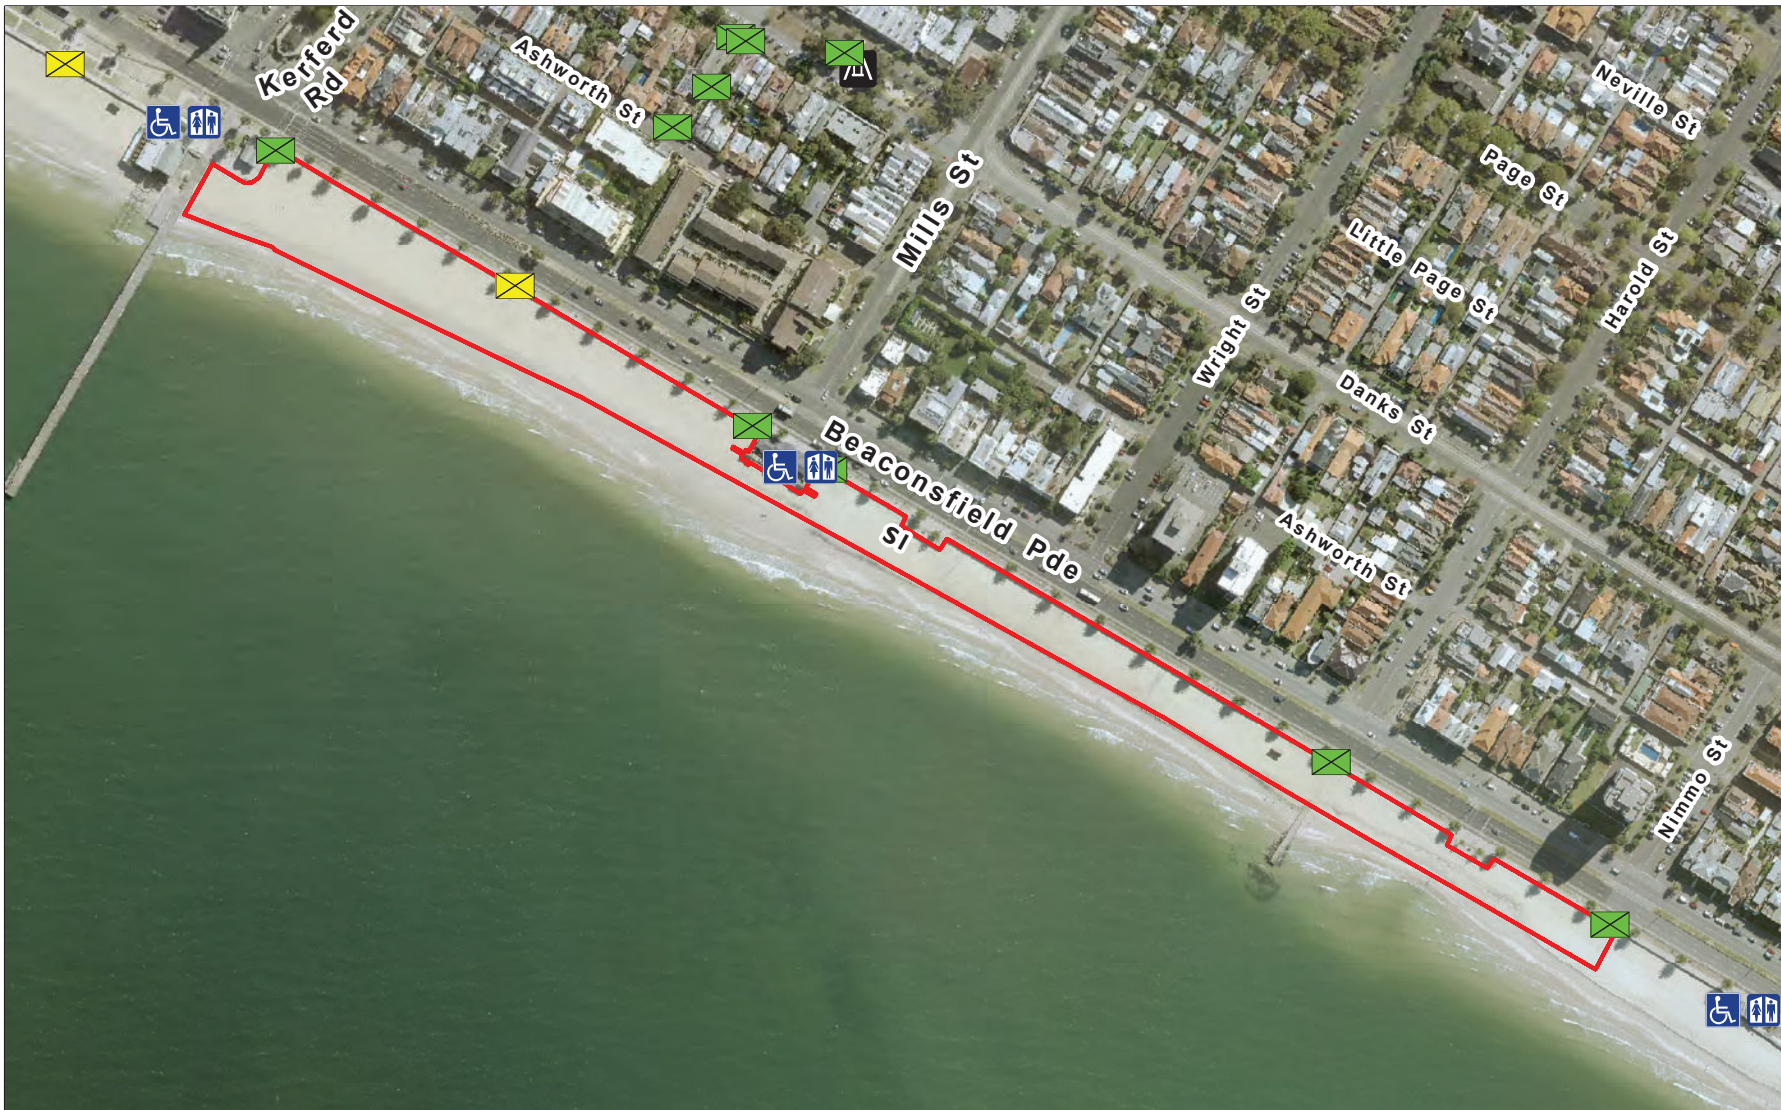

Middle Park Beach SI

- ### Legend
- Event site
 - BBQ
 - Gate - Pedestrian only
 - Gate - Vehicle & Pedestrian
 - Playground
 - Public Toilet - Accessible
 - Public Toilet

Disclaimer: The City of Port Phillip does not warrant the accuracy or completeness of the information on this map and shall not bear any responsibility or liability for errors or omissions in the information. Reproduction is unauthorised unless with express written permission of the City of Port Phillip.

Source: Including, but not limited to City of Port Phillip and Vic Map.
 Copyright remains with its respective holders. 2016:40058

Suburb: MIDDLE PARK, VIC
 Site Area: 25,494 m2 approx.

For further information, please contact the City of Port Phillip on (03) 9209 6777 or assist@portphillip.vic.gov.au