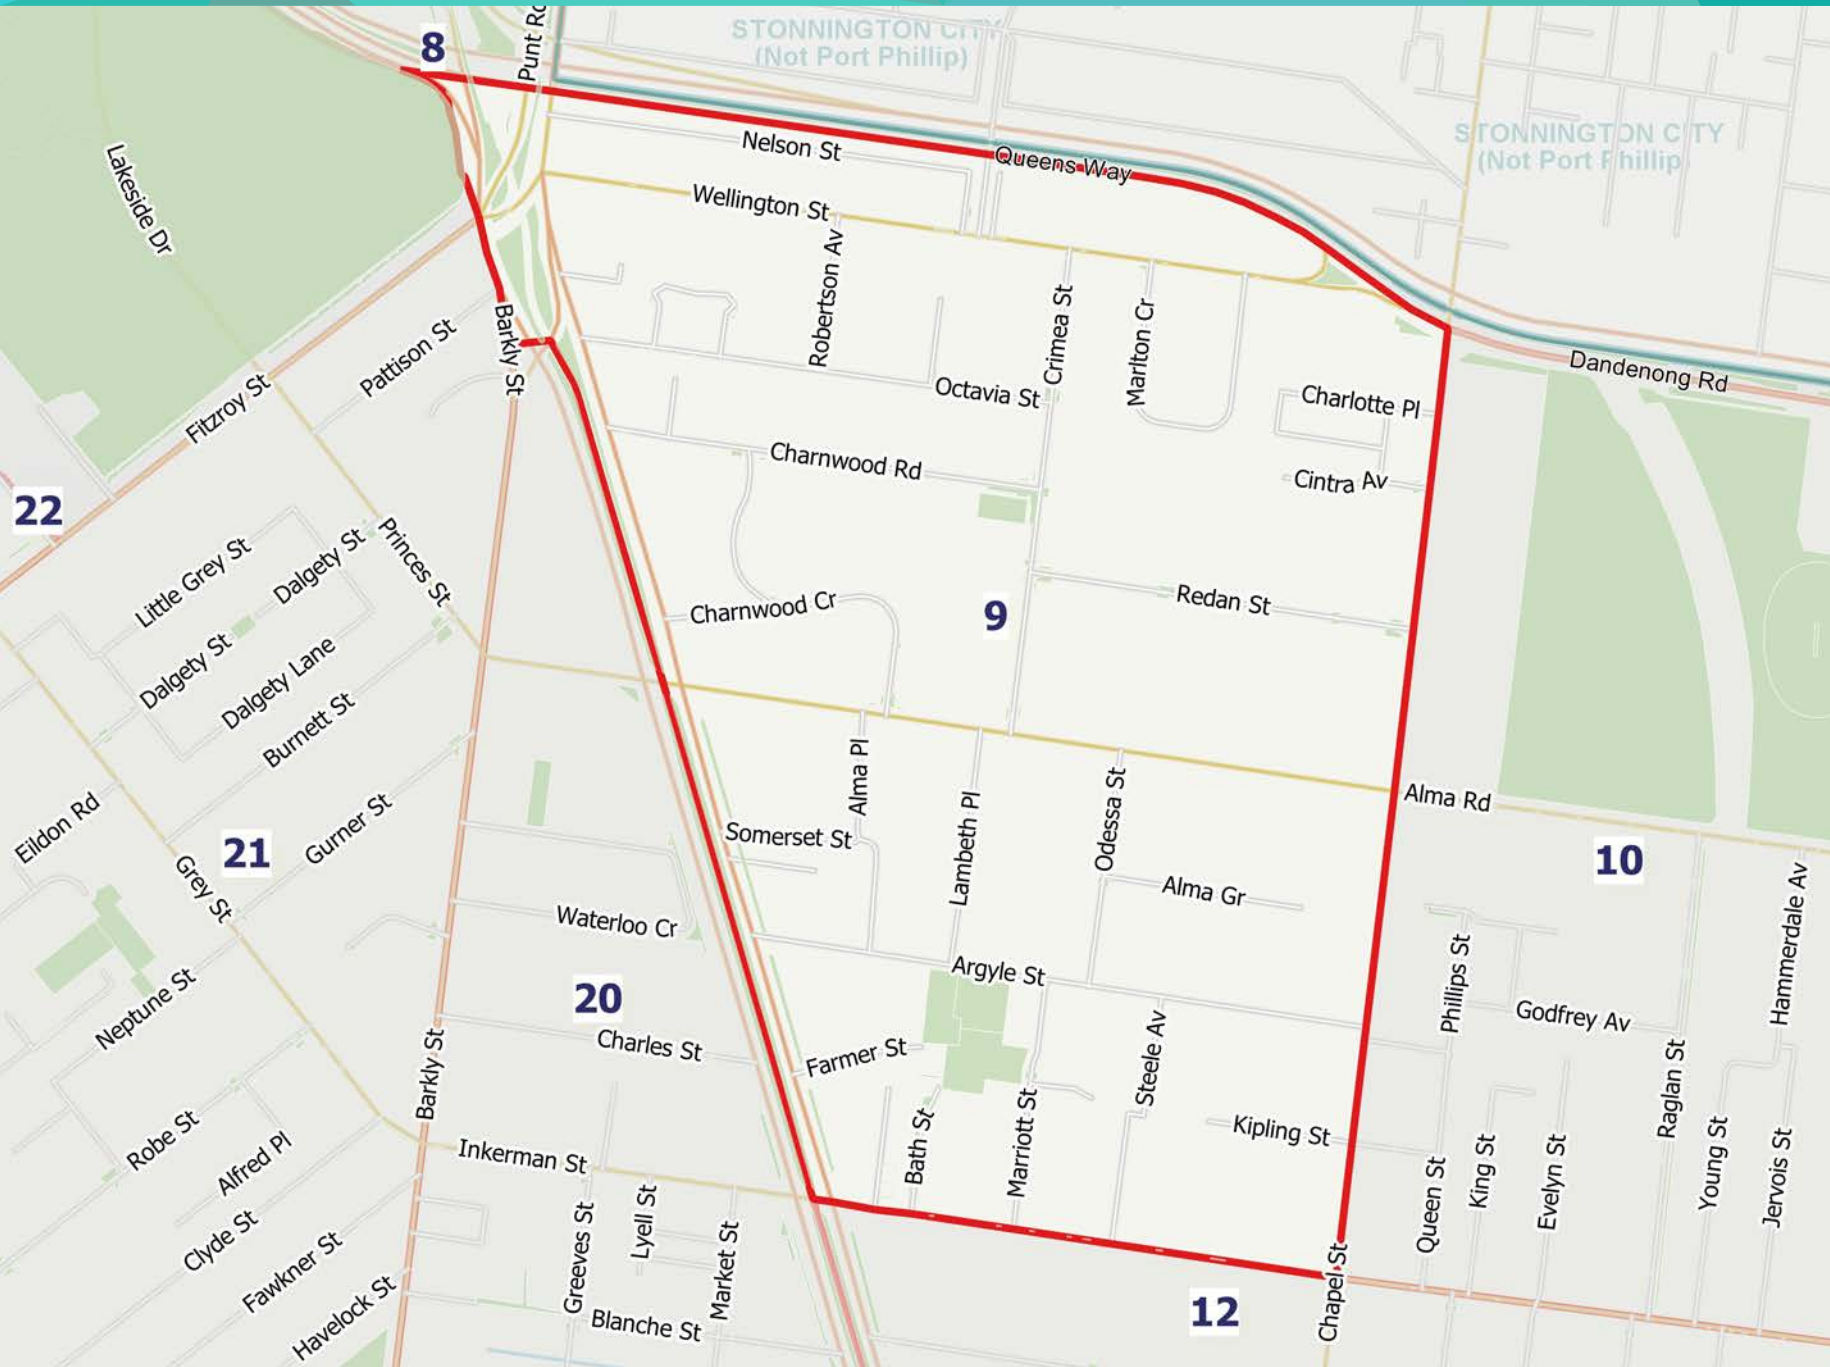

Residential Parking Permit - Area 9

Residential Parking Permit

Resident, visitor and the resident component of a combined parking permit are **only to be used when visiting or attending the residential property the permit is issued to.**

Disclaimer: The City of Port Phillip does not warrant the accuracy or completeness of the information on this map and shall not bear any responsibility or liability for errors or omissions in the information. Reproduction is unauthorised unless with express written permission of the City of Port Phillip. Source: including, but not limited to City of Port Phillip and Vic Map. Copyright remains with its respective holders.