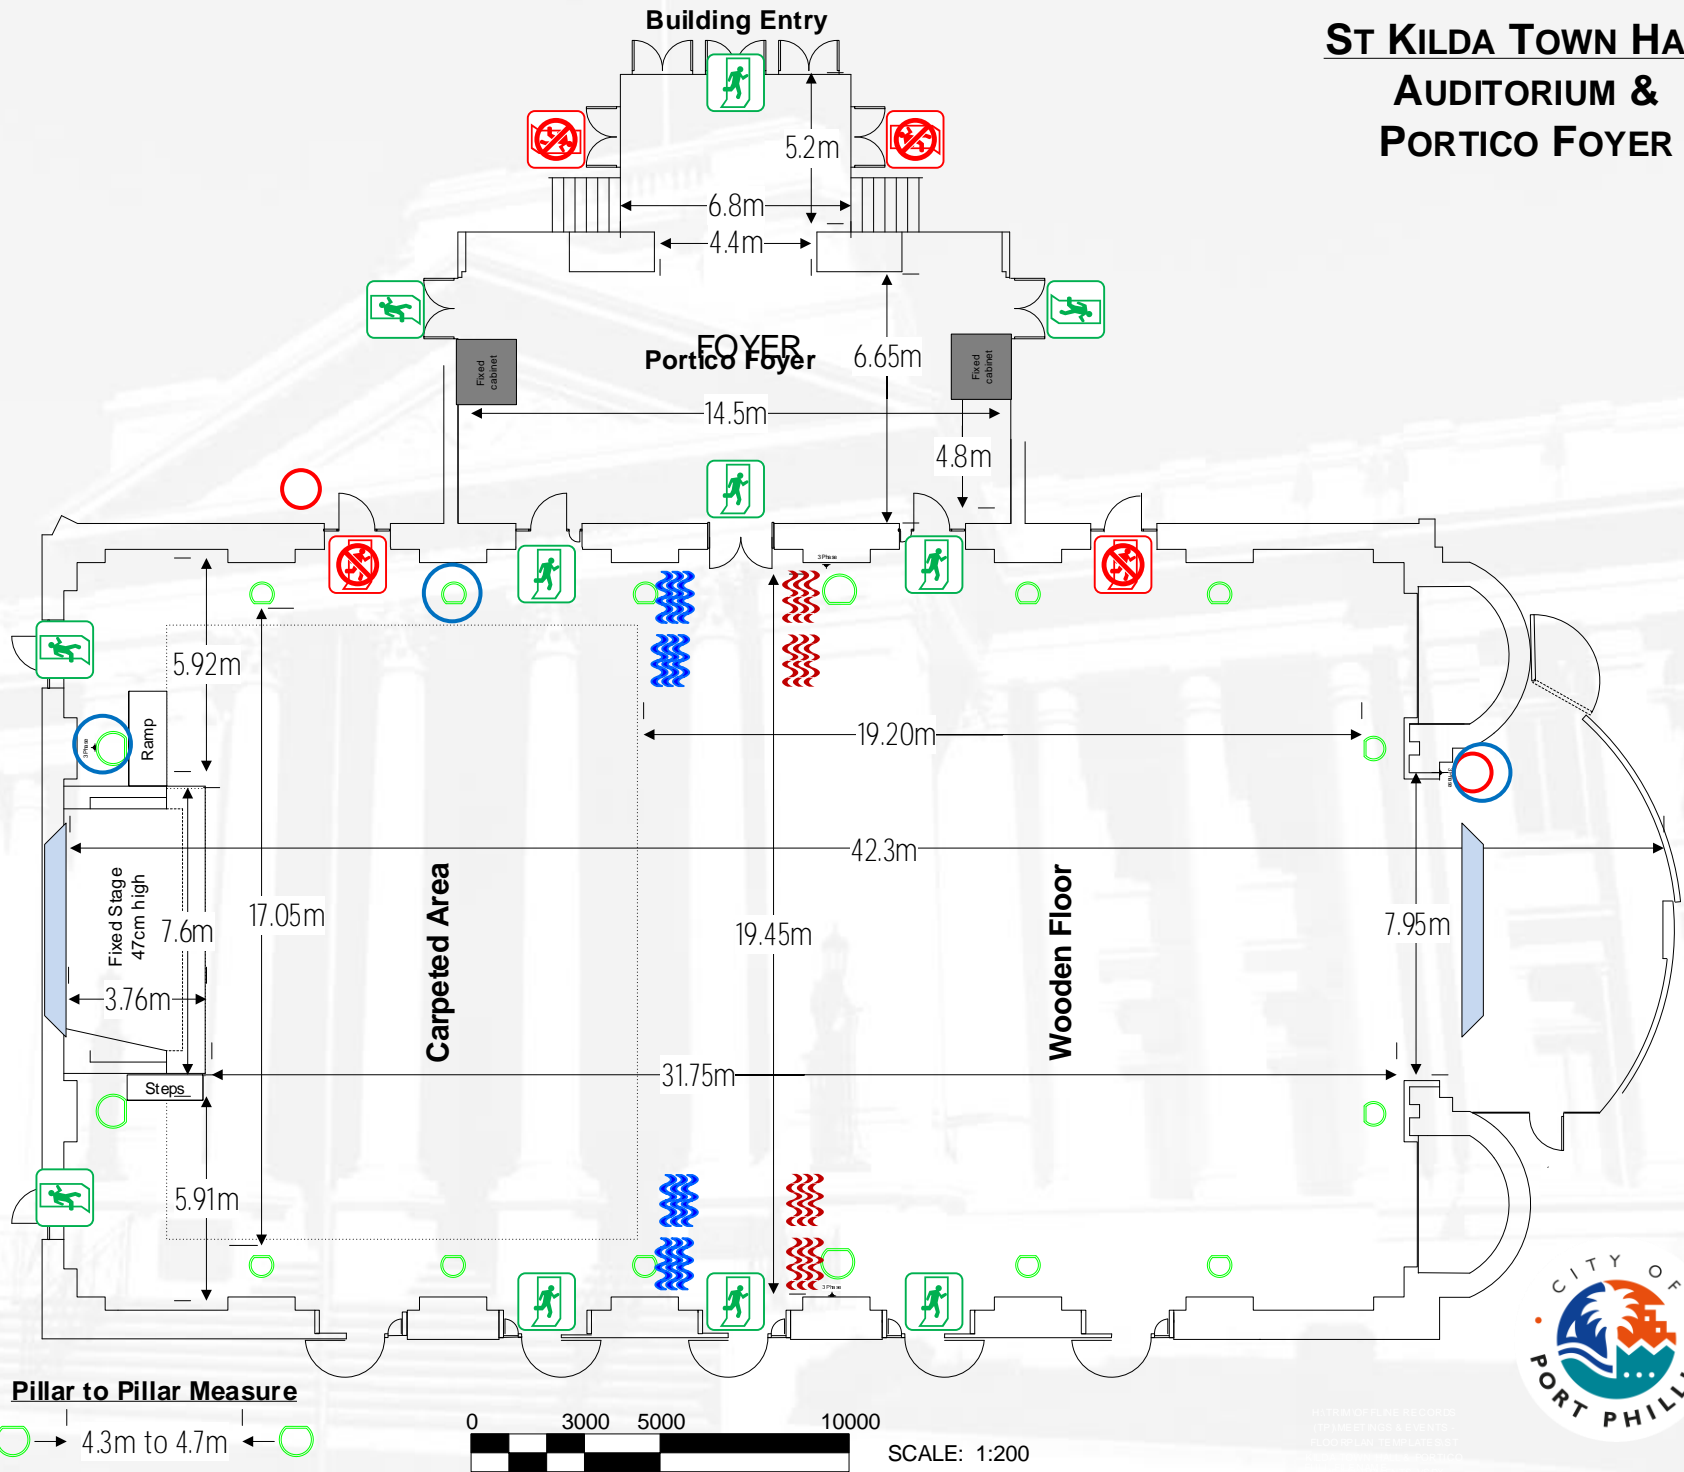

## Power Access

-  (1x 10Amp)
-  (1x 3Phase)
-  HDMI/VGA inputs only

## Ceiling Height

False ceiling area – 9m  
Centre area – 11.1m

## Projector Screen

16:10 ratio

## Individual Curtains

LISTEN UP! PLAN RECORDS  
ITRAMEETINGS & EVENTS  
FLOORPLAN TEMPLATE 0.01