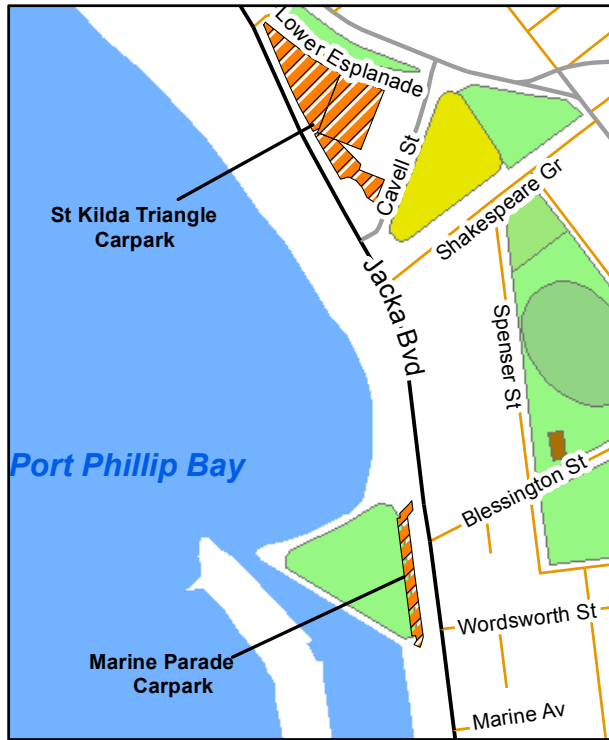

Parking Permits

Approved Forshore Car Parks

Below are guides showing where a City of Port Phillip Foreshore Parking Permit is valid for use. Please contact ASSIST on (03) 92096777 for further information.

St Kilda

Elwood

Port Melbourne

Copyright / Disclaimer

Copyright © Port Phillip City Council

VicMap base data (eg. cadastral, property, topographic, planning, etc) supplied by Department of Sustainability and Environment (DSE) is Copyright © State of Victoria. The State of Victoria and Port Phillip City Council does not warrant the accuracy or completeness of information in this publication and any person using or relying upon such information, does so on the basis that the State of Victoria and Port Phillip City Council shall bear no responsibility or liability whatsoever for any errors, faults, defects or omissions in the information.