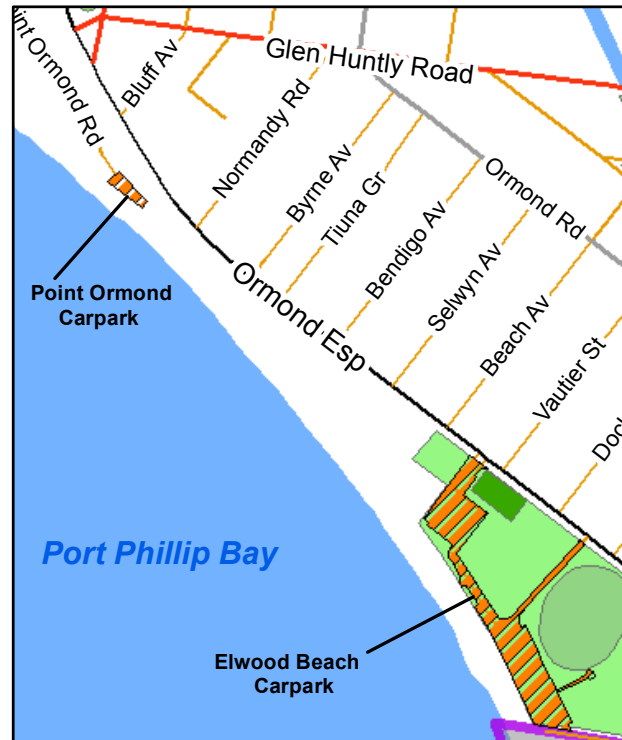

Parking Permits

Approved Forshore Car Parks

Below are guides showing where a City of Port Phillip Foreshore Parking Permit is valid for use. Please contact ASSIST on (03) 92096777 for further information.

St Kilda

Elwood

Port Melbourne

Copyright / Disclaimer

Copyright © Port Phillip City Council

VicMap base data (eg. cadastral, property, topographic, planning, etc) supplied by Department of Sustainability and Environment (DSE) is Copyright © State of Victoria. The State of Victoria and Port Phillip City Council does not warrant the accuracy or completeness of information in this publication and any person using or relying upon such information, does so on the basis that the State of Victoria and Port Phillip City Council shall bear no responsibility or liability whatsoever for any errors, faults, defects or omissions in the information.