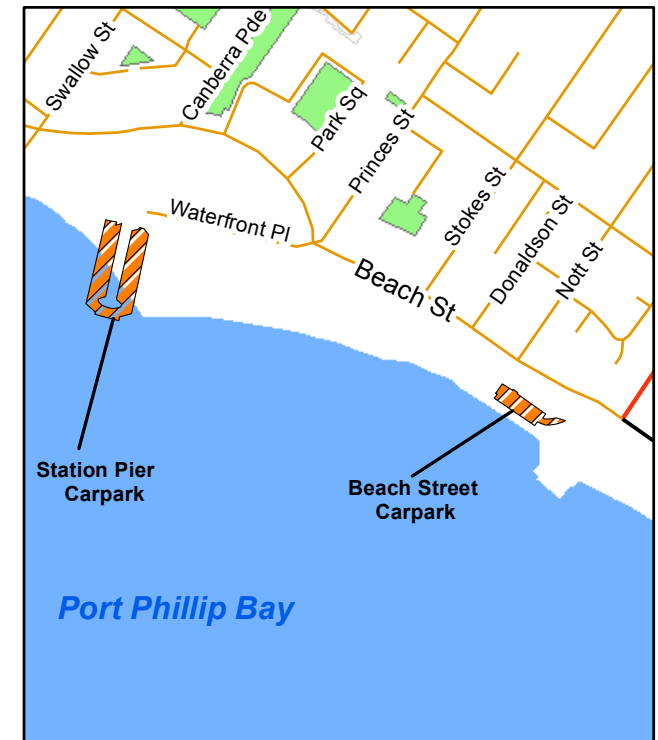

Parking Permits

Approved Forshore Car Parks

Below are guides showing where a City of Port Phillip Foreshore Parking Permit is valid for use. Please contact ASSIST on (03) 92096777 for further information.

St Kilda

Elwood

Port Melbourne

Copyright / Disclaimer

Copyright © Port Phillip City Council

VicMap base data (eg. cadastral, property, topographic, planning, etc) supplied by Department of Sustainability and Environment (DSE) is Copyright © State of Victoria. The State of Victoria and Port Phillip City Council does not warrant the accuracy or completeness of information in this publication and any person using or relying upon such information, does so on the basis that the State of Victoria and Port Phillip City Council shall bear no responsibility or liability whatsoever for any errors, faults, defects or omissions in the information.