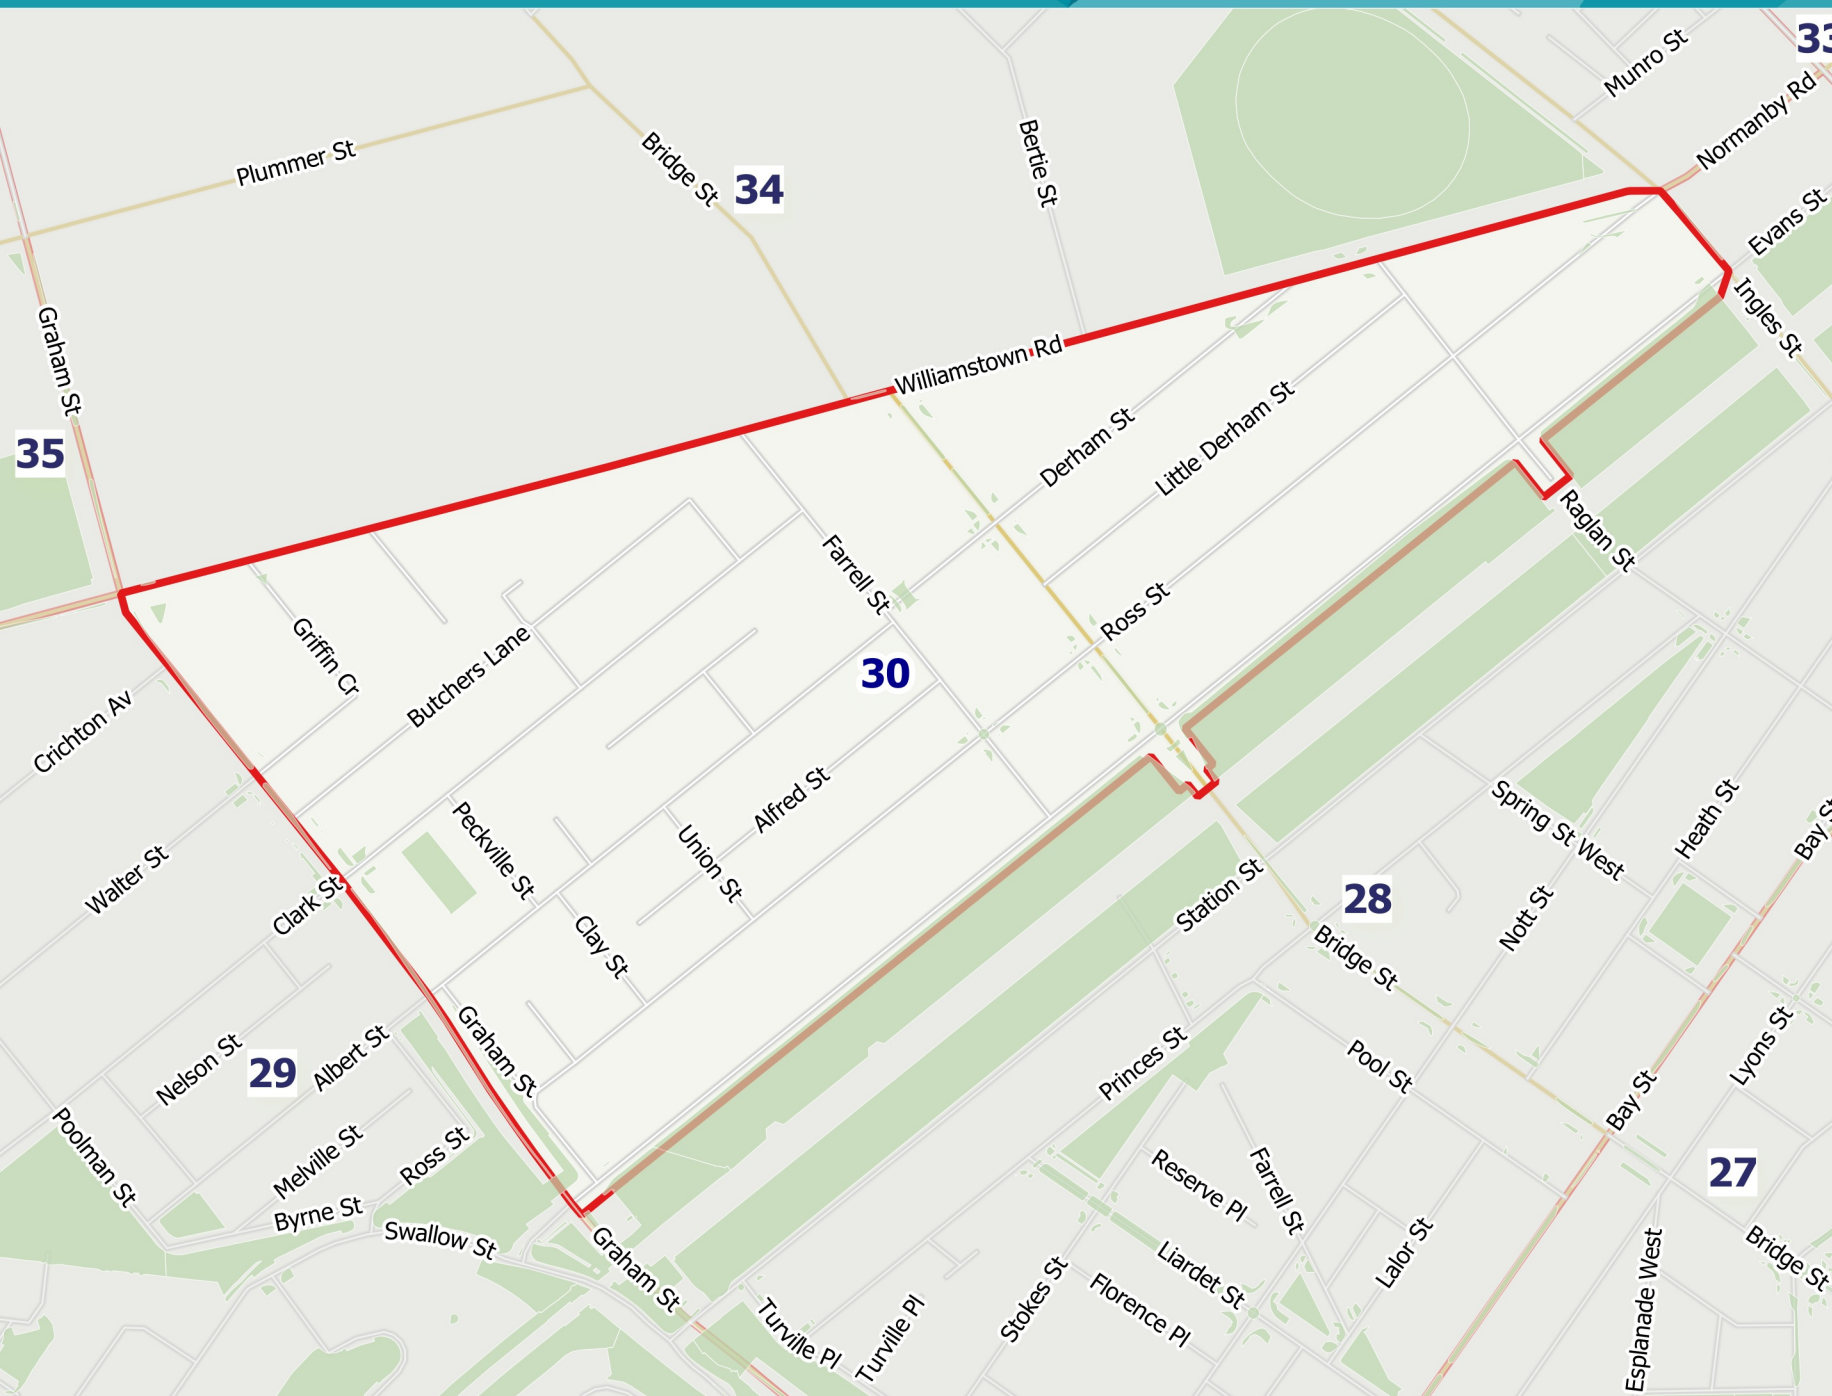

City of Port Phillip Residential Parking Permit Area 30

Legend

- Residential Parking Permit
- Non Residential Parking Permit
- Park & Reserve

Disclaimer: The City of Port Phillip does not warrant the accuracy or completeness of the information on this map and shall not bear any responsibility or liability for errors or omissions in the information. Reproduction is unauthorised unless with express written permission of the City of Port Phillip. Source: Including, but not limited to City of Port Phillip and Vic Map. Copyright remains with its respective holders.