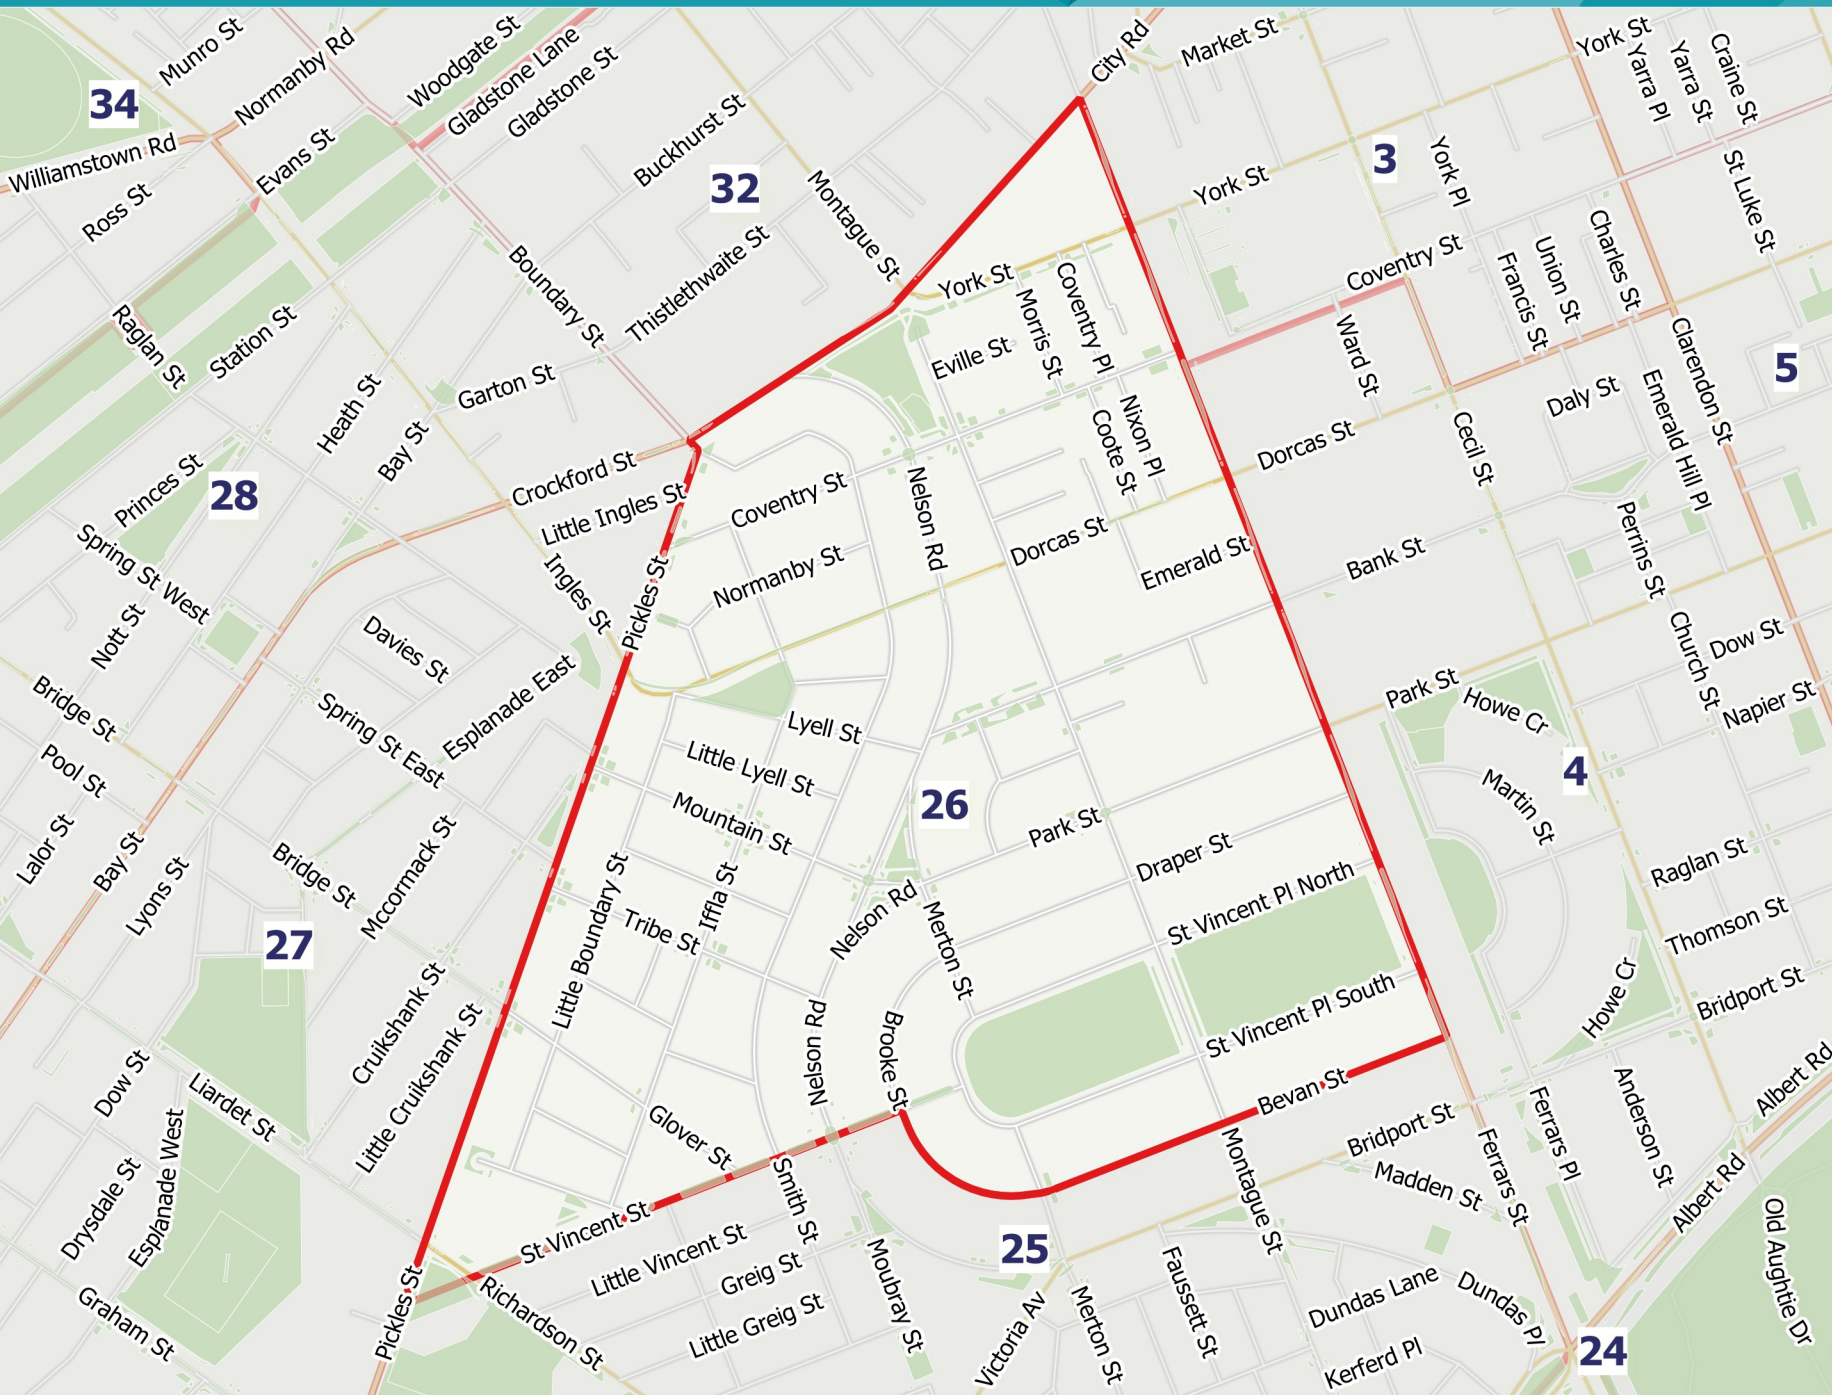

City of Port Phillip Residential Parking Permit Area 26

Legend

- Residential Parking Permit
- Non Residential Parking Permit
- Park & Reserve

Disclaimer: The City of Port Phillip does not warrant the accuracy or completeness of the information on this map and shall not bear any responsibility or liability for errors or omissions in the information. Reproduction is unauthorised unless with express written permission of the City of Port Phillip.
Source: Including, but not limited to City of Port Phillip and Vic Map. Copyright remains with its respective holders.