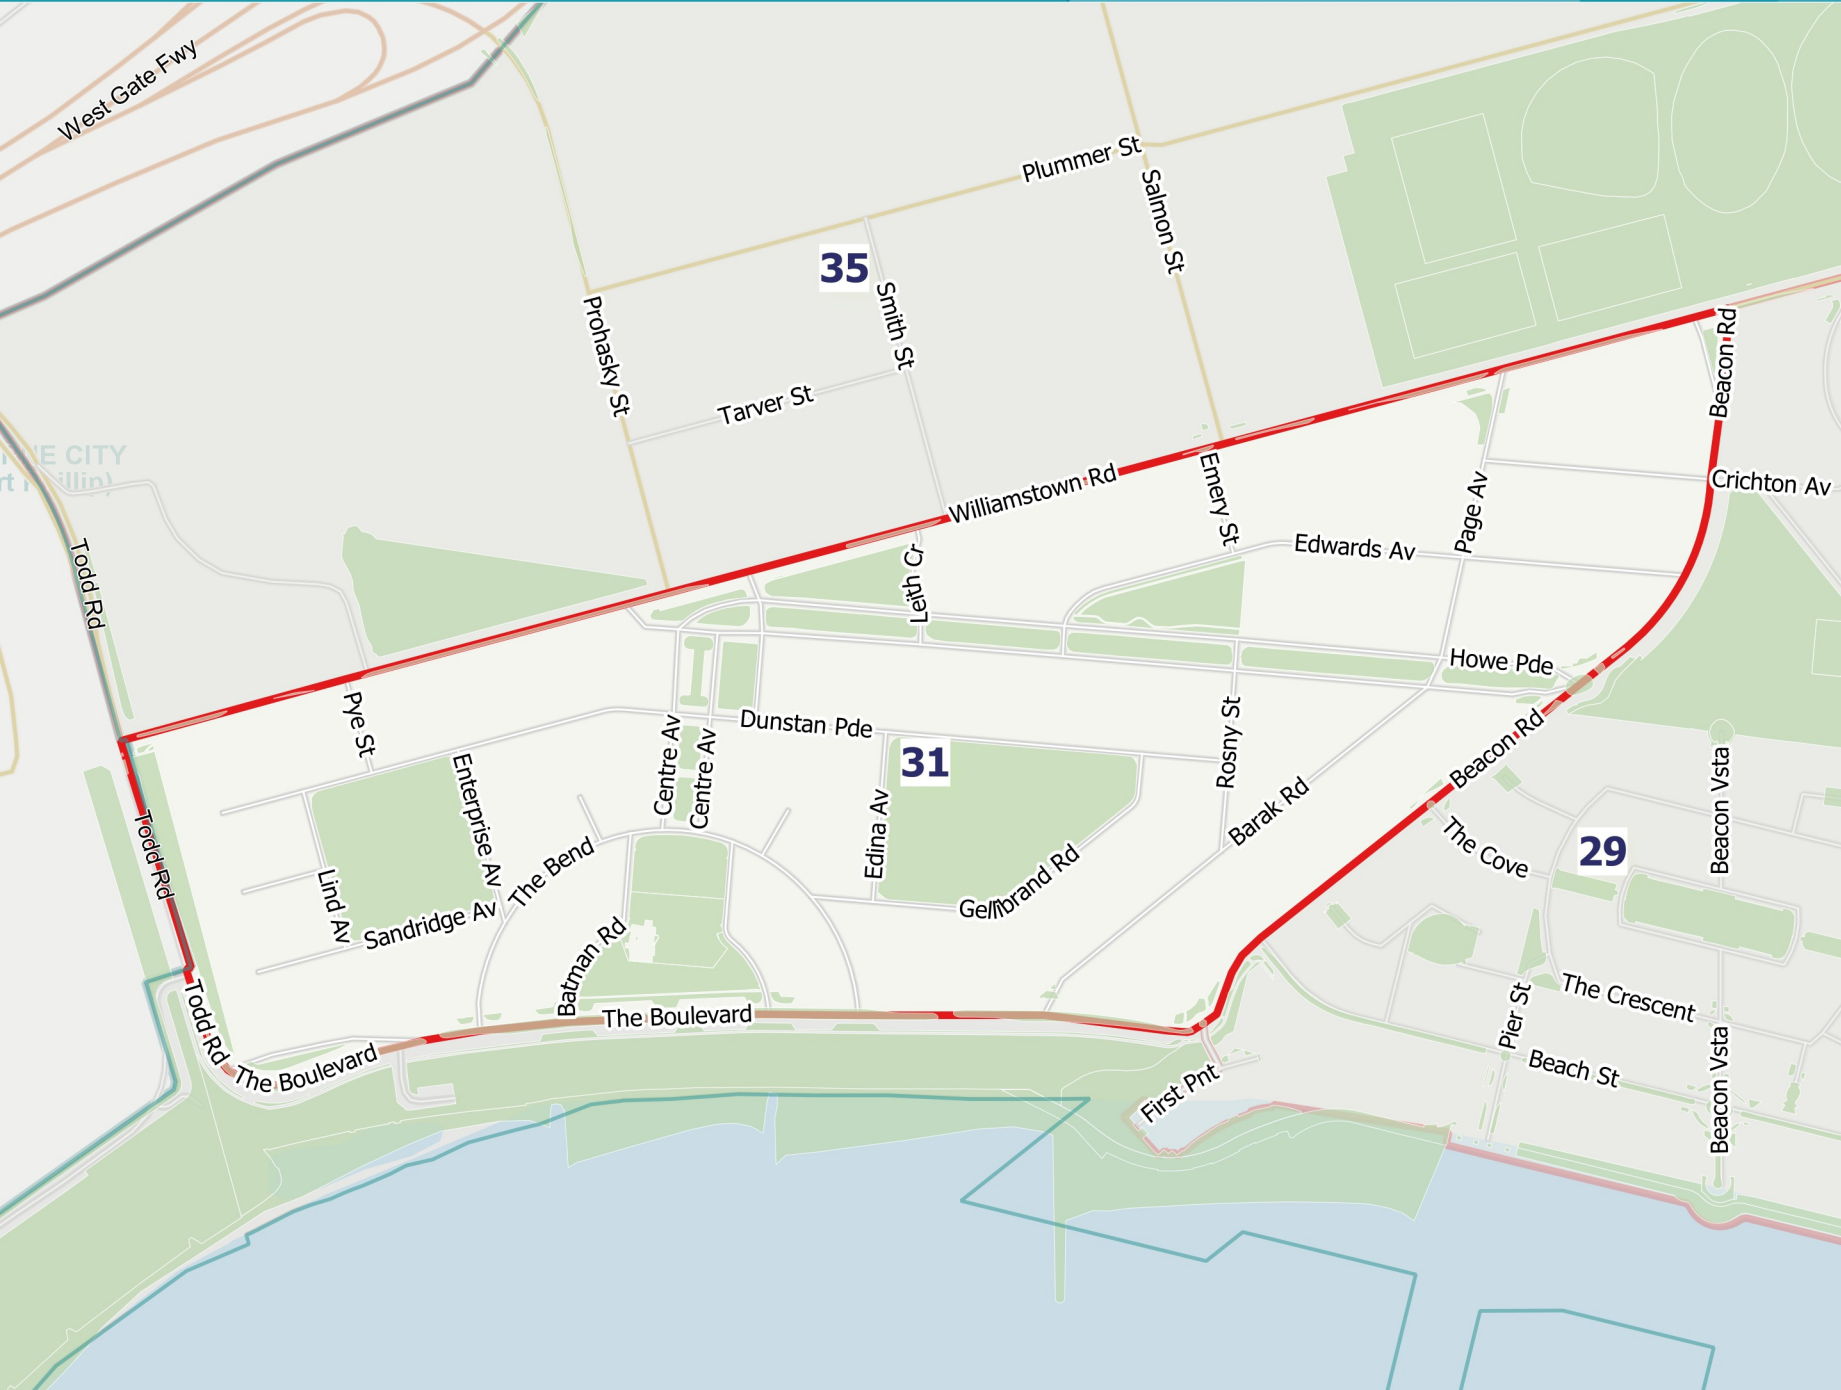

City of Port Phillip Residential Parking Permit Area 31

Legend

- Residential Parking Permit
- Non Residential Parking Permit
- Park & Reserve

Disclaimer: The City of Port Phillip does not warrant the accuracy or completeness of the information on this map and shall not bear any responsibility or liability for errors or omissions in the information. Reproduction is unauthorised unless with express written permission of the City of Port Phillip.
Source: Including, but not limited to City of Port Phillip and Vic Map. Copyright remains with its respective holders.