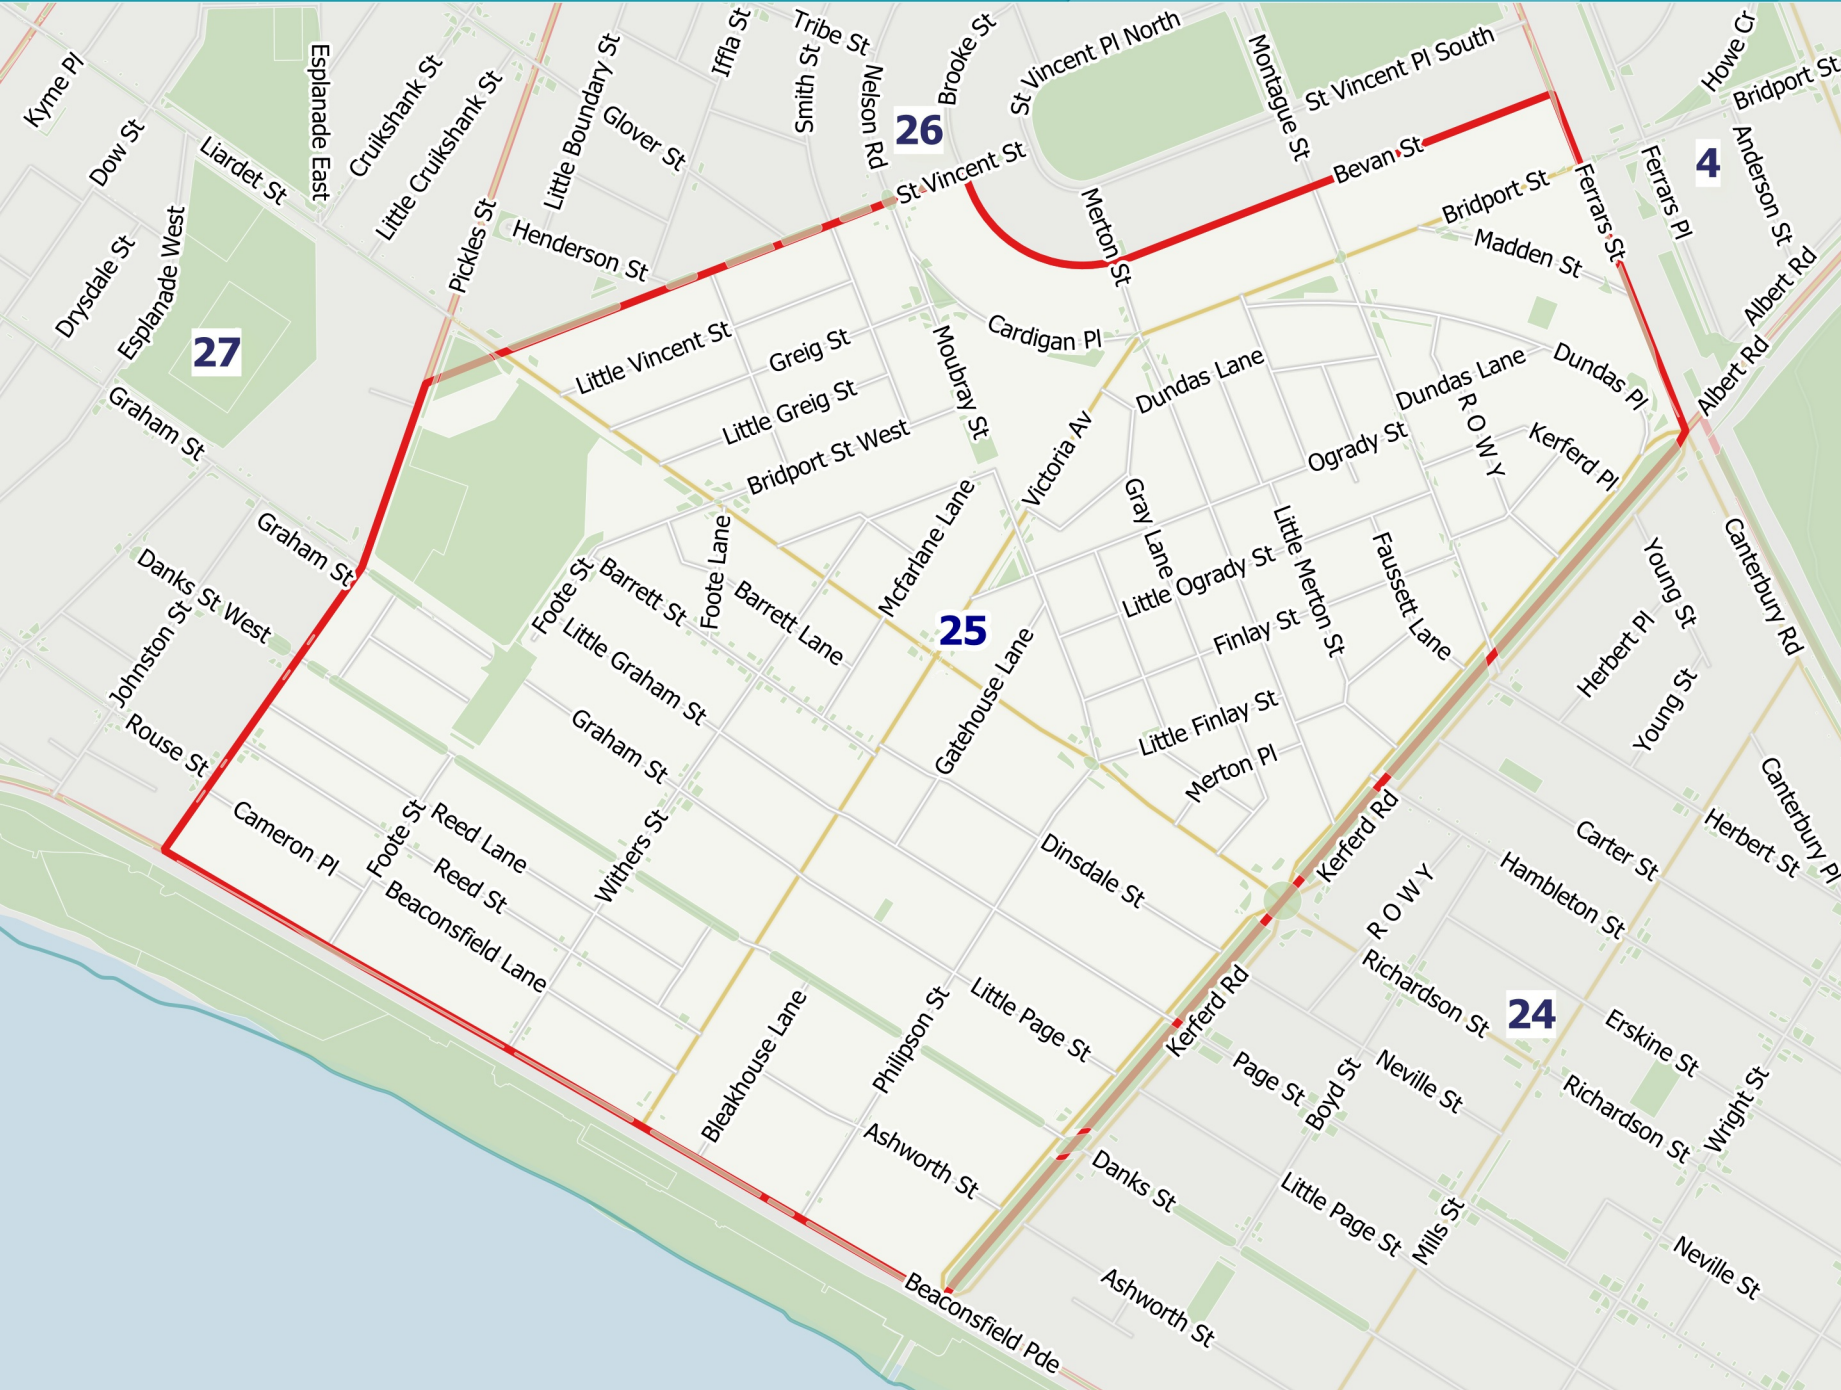

City of Port Phillip Residential Parking Permit Area 24

Legend

- Residential Parking Permit
- Non Residential Parking Permit
- Park & Reserve

Disclaimer: The City of Port Phillip does not warrant the accuracy or completeness of the information on this map and shall not bear any responsibility or liability for errors or omissions in the information. Reproduction is unauthorised unless with express written permission of the City of Port Phillip. Source: Including, but not limited to City of Port Phillip and Vic Map. Copyright remains with its respective holders.

City of Port Phillip Residential Parking Permit Area 25

Legend

- Residential Parking Permit
- Non Residential Parking Permit
- Park & Reserve

0 50 100 m

Disclaimer: The City of Port Phillip does not warrant the accuracy or completeness of the information on this map and shall not bear any responsibility or liability for errors or omissions in the information. Reproduction is unauthorised unless with express written permission of the City of Port Phillip.
Source: Including, but not limited to City of Port Phillip and Vic Map. Copyright remains with its respective holders.