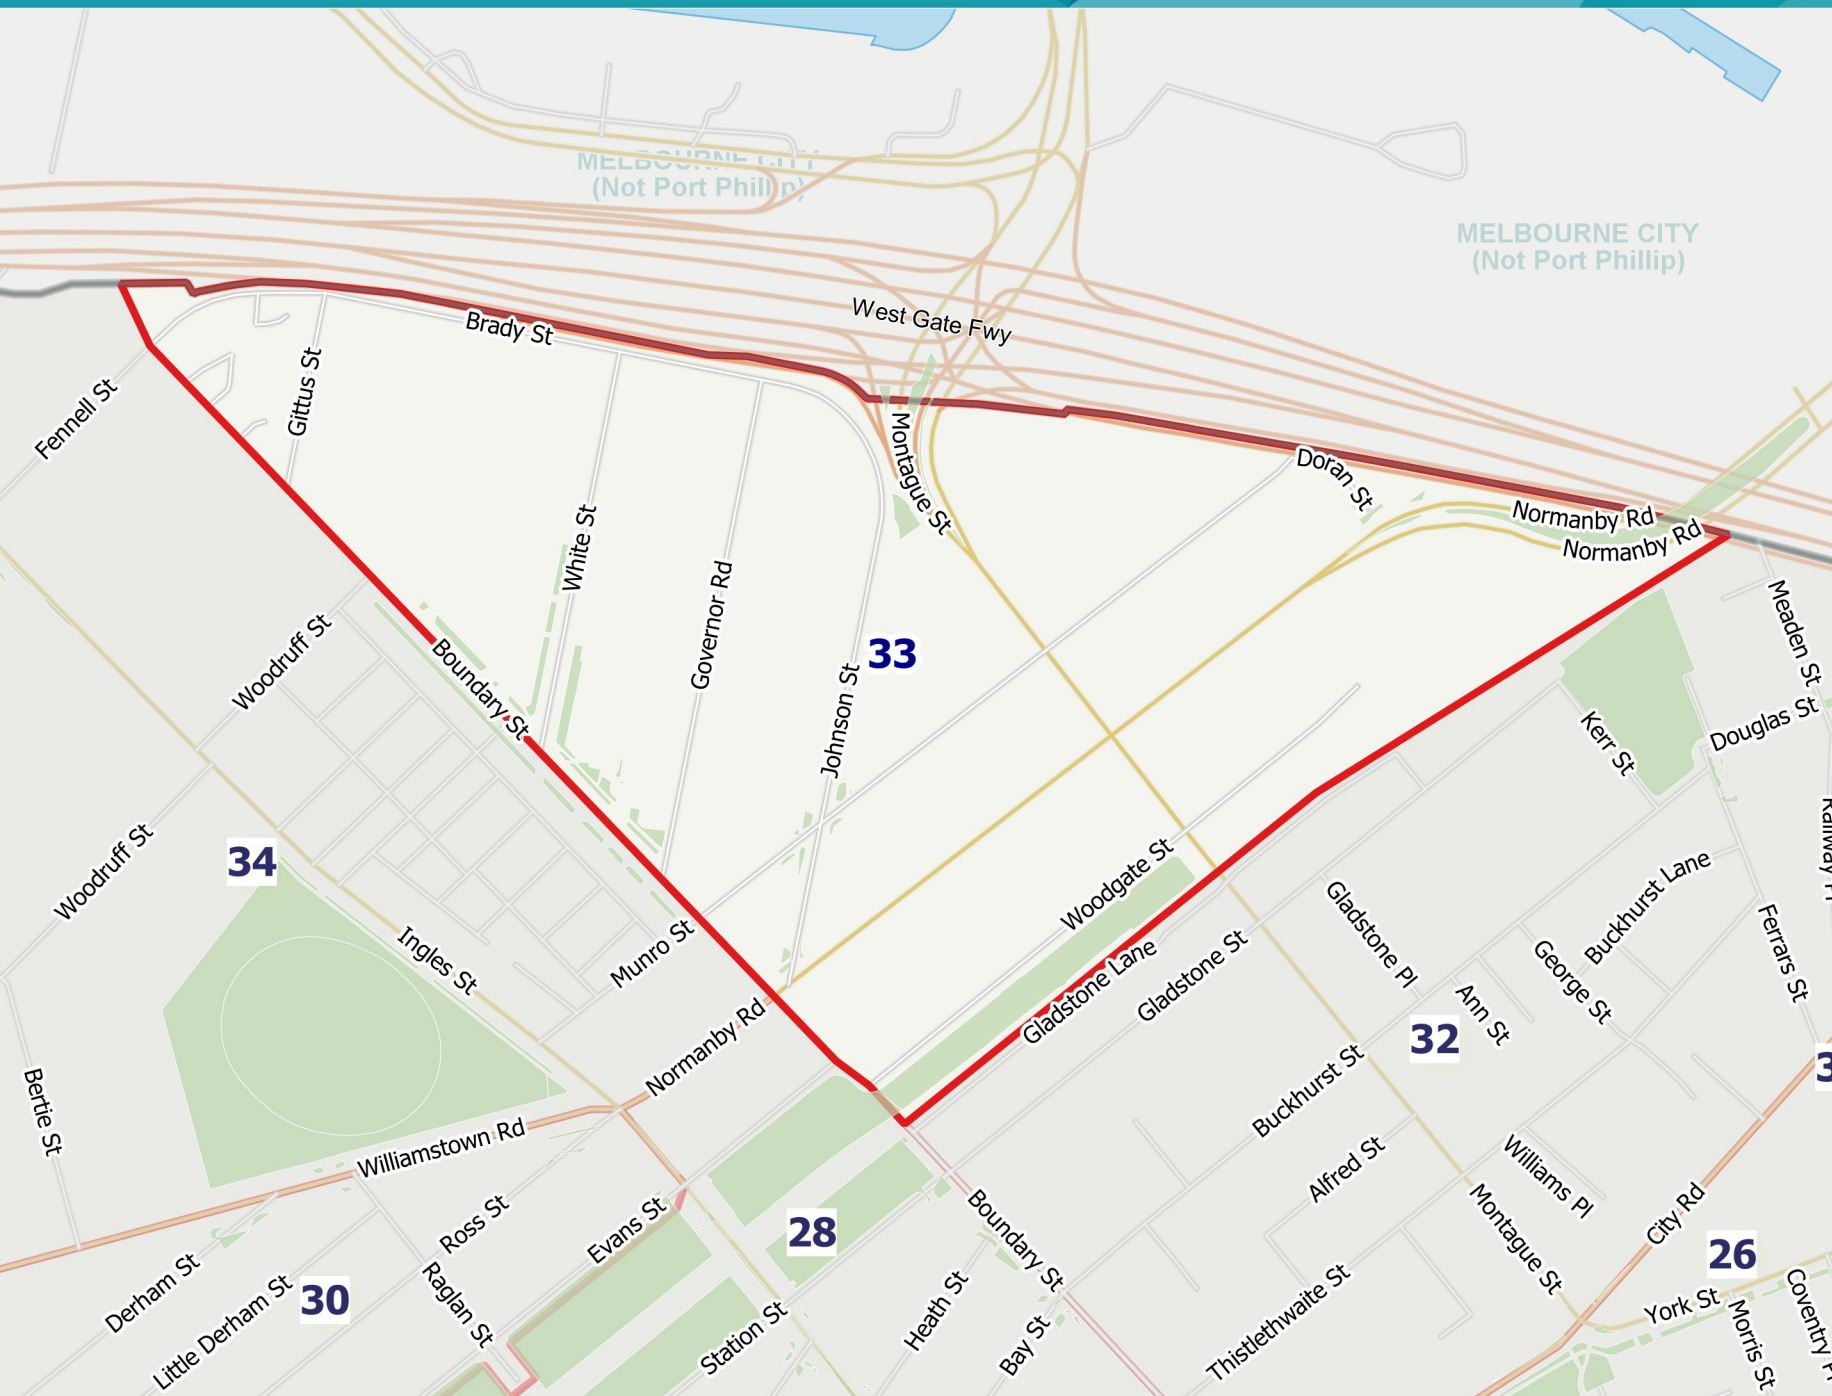

City of Port Phillip Residential Parking Permit Area 33

1. **Legend**
2. Residential Parking Permit
   - Non Residential Parking Permit
   - Park & Reserve

Disclaimer: The City of Port Phillip does not warrant the accuracy or completeness of the information on this map and shall not bear any responsibility or liability for errors or omissions in the information. Reproduction is unauthorised unless with express written permission of the City of Port Phillip.
Source: Including, but not limited to City of Port Phillip and Vic Map. Copyright remains with its respective holders.