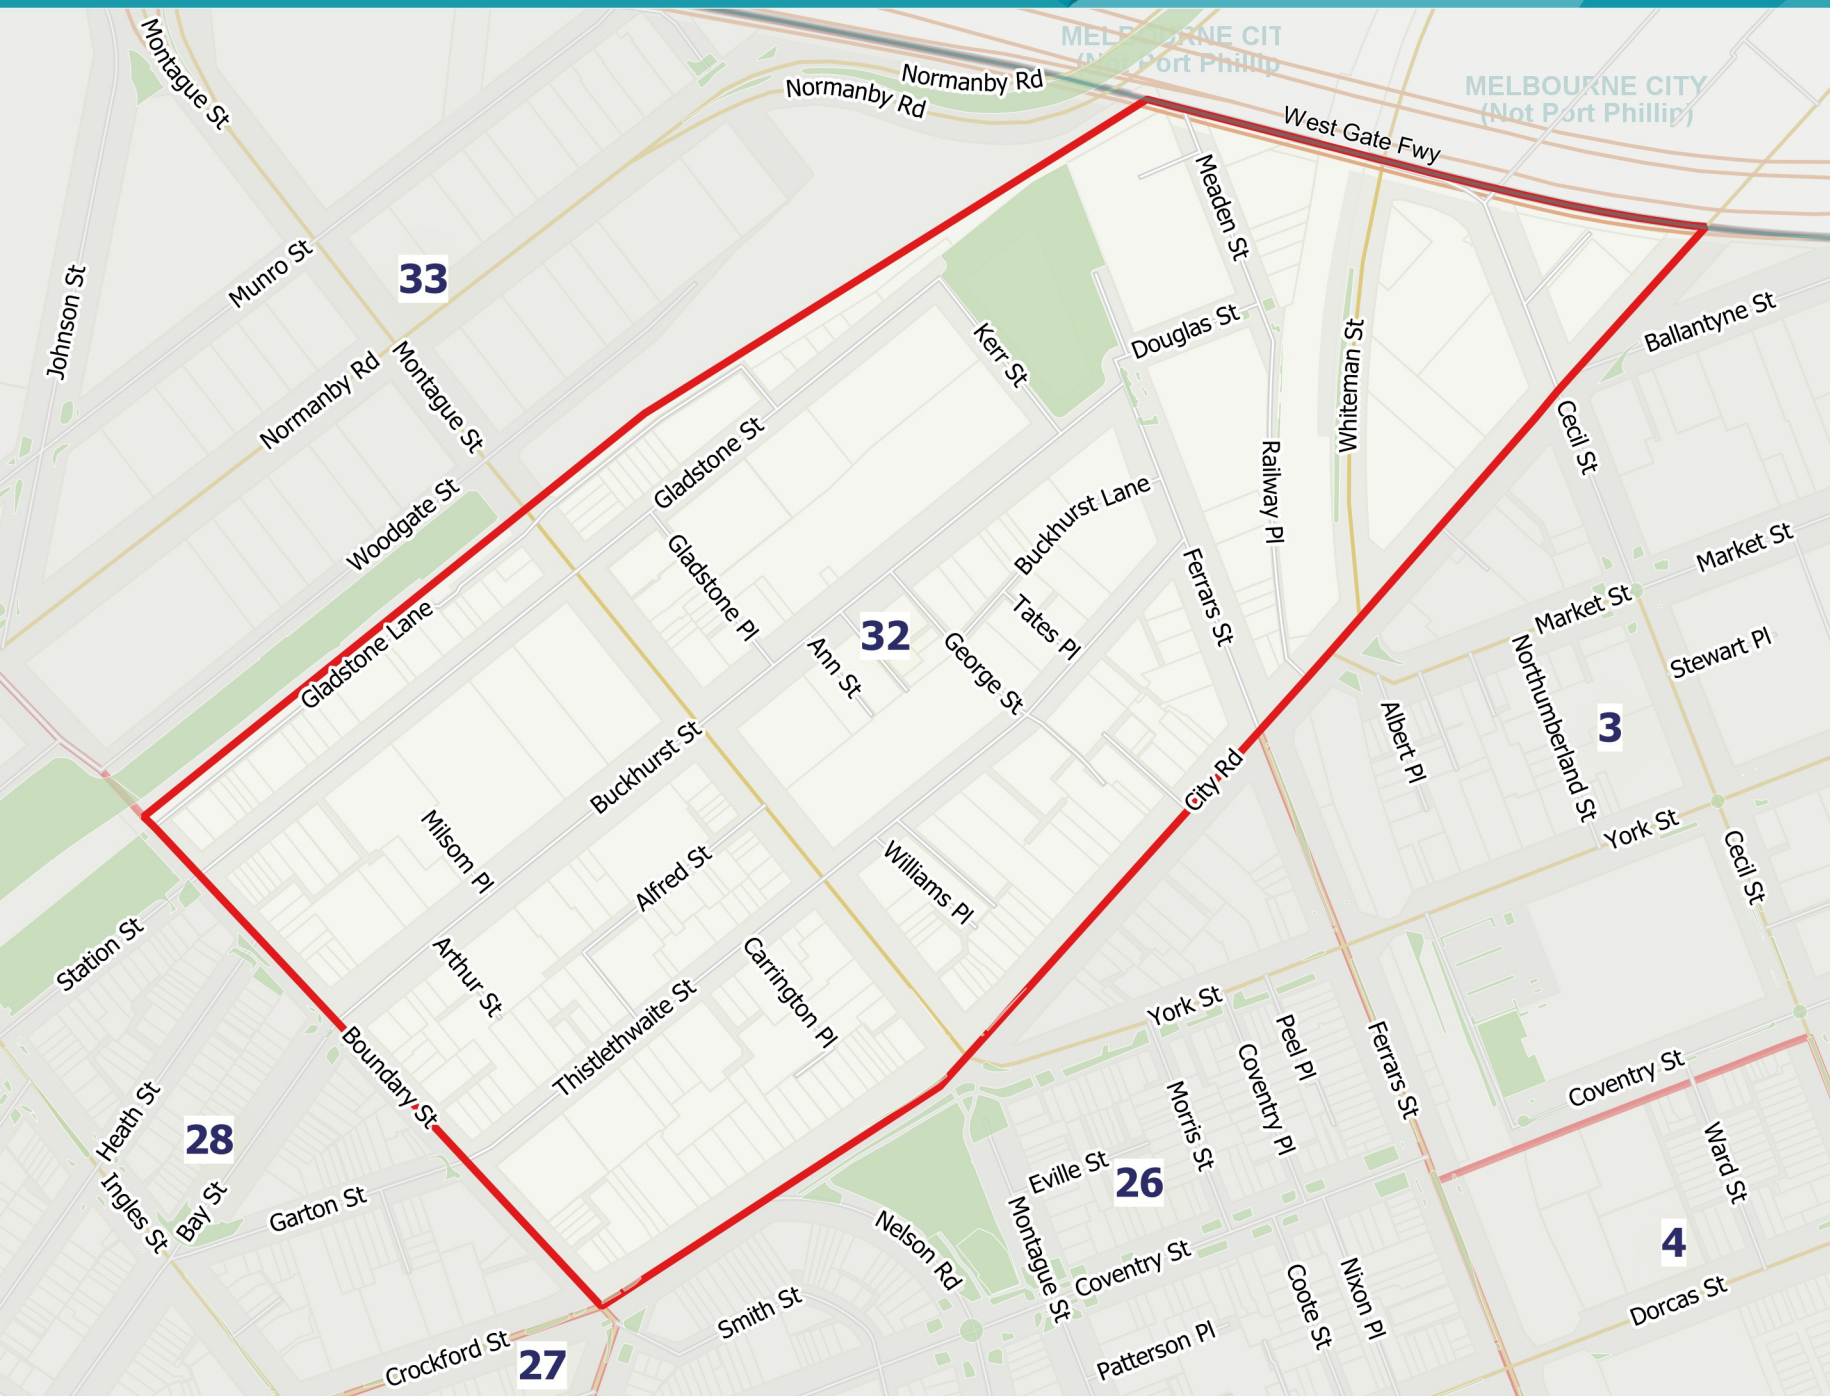

City of Port Phillip Residential Parking Permit Area 32

Legend

- Residential Parking Permit
- Non Residential Parking Permit
- Park & Reserve

Disclaimer: The City of Port Phillip does not warrant the accuracy or completeness of the information on this map and shall not bear any responsibility or liability for errors or omissions in the information. Reproduction is unauthorised unless with express written permission of the City of Port Phillip.
Source: Including, but not limited to City of Port Phillip and Vic Map. Copyright remains with its respective holders.