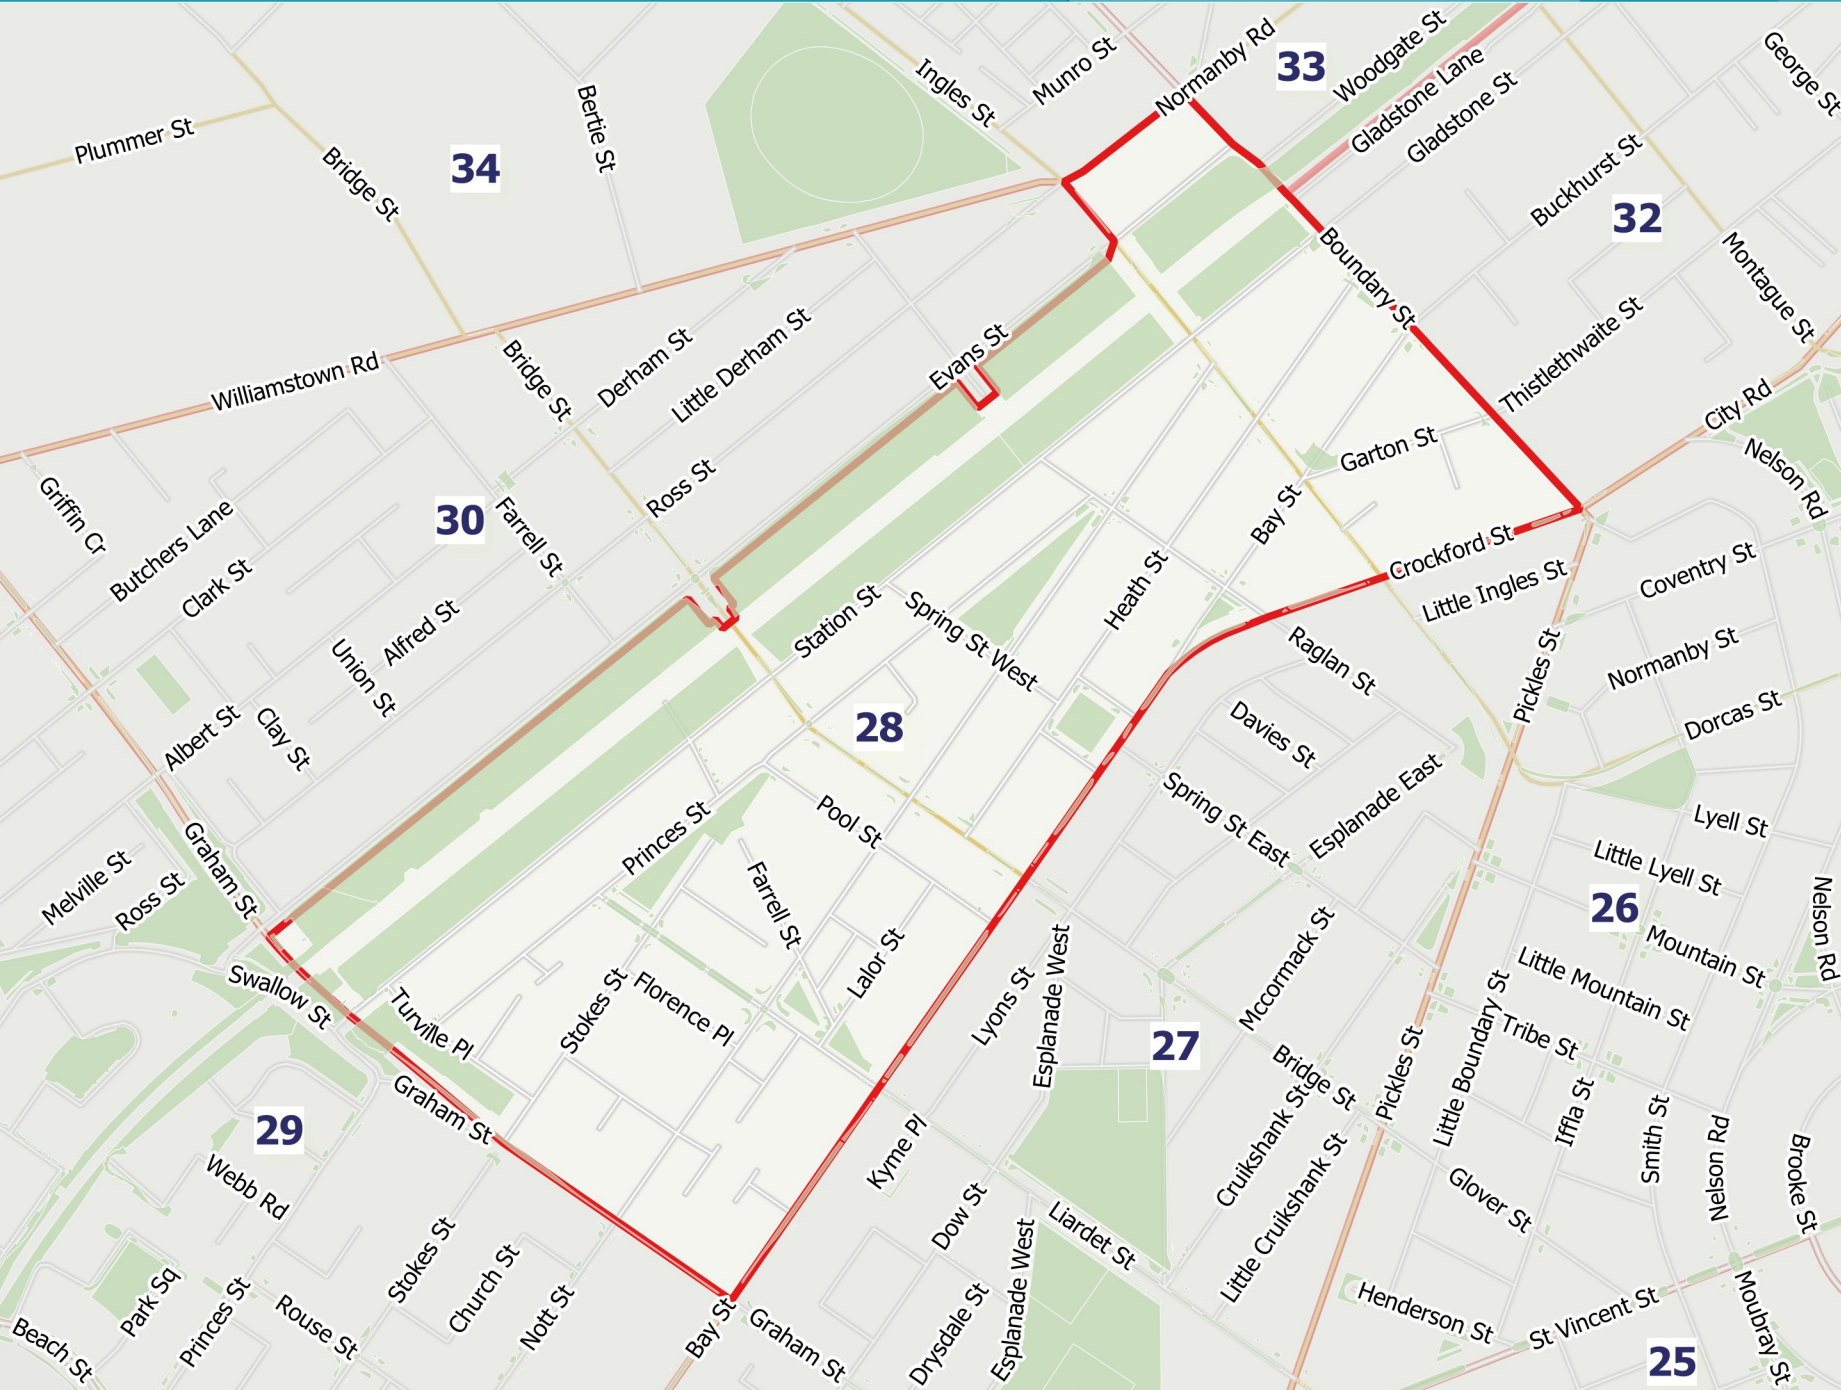

City of Port Phillip Residential Parking Permit Area 27

Legend

- Residential Parking Permit
- Non Residential Parking Permit
- Park & Reserve

0 50 100 m

Disclaimer: The City of Port Phillip does not warrant the accuracy or completeness of the information on this map and shall not bear any responsibility or liability for errors or omissions in the information. Reproduction is unauthorised unless with express written permission of the City of Port Phillip. Source: Including, but not limited to City of Port Phillip and Vic Map. Copyright remains with its respective holders.

City of Port Phillip Residential Parking Permit Area 28

Legend

- Residential Parking Permit
- Non Residential Parking Permit
- Park & Reserve

0 50 100 m

Disclaimer: The City of Port Phillip does not warrant the accuracy or completeness of the information on this map and shall not bear any responsibility or liability for errors or omissions in the information. Reproduction is unauthorised unless with express written permission of the City of Port Phillip. Source: Including, but not limited to City of Port Phillip and Vic Map. Copyright remains with its respective holders.