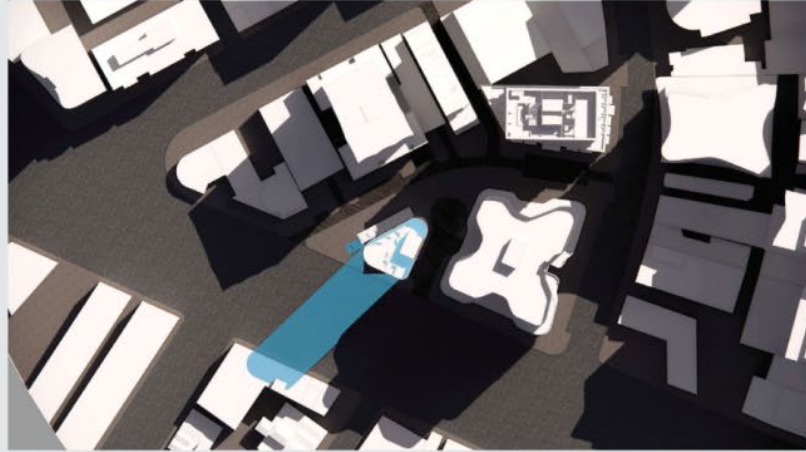

22ND SEPTEMBER SHADOWS

9AM-3PM EQUINOX

01.9 AM

02.10 AM

05.1 PM

06.2 PM

03. 11 AM

04. 12 PM