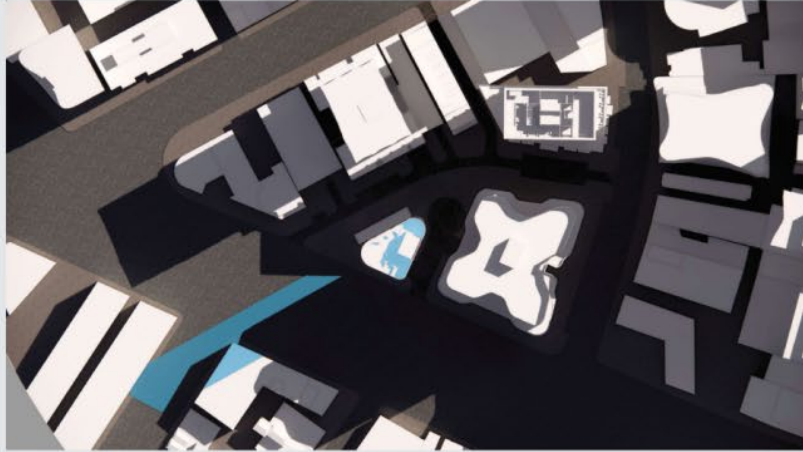

22ND SEPTEMBER SHADOWS

9AM-3PM EQUINOX

01.9 AM

02.10 AM

05.1 PM

06.2 PM

03. 11 AM

04. 12 PM