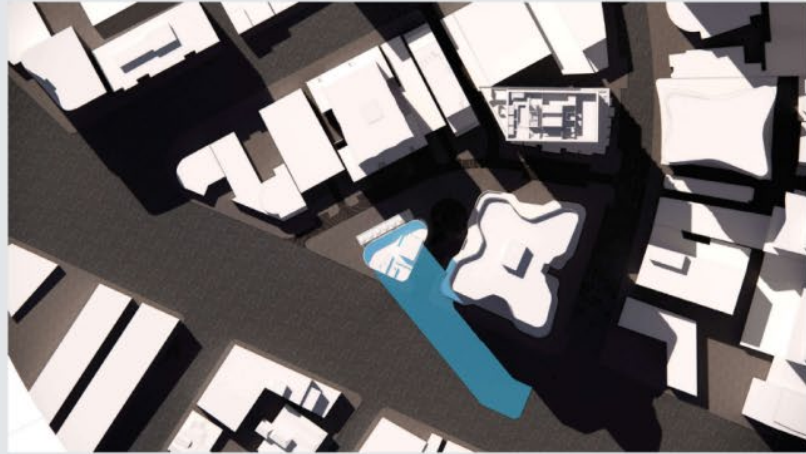

22ND SEPTEMBER SHADOWS

9AM-3PM EQUINOX

01.9 AM

02.10 AM

05.1 PM

06.2 PM

03. 11 AM

04. 12 PM