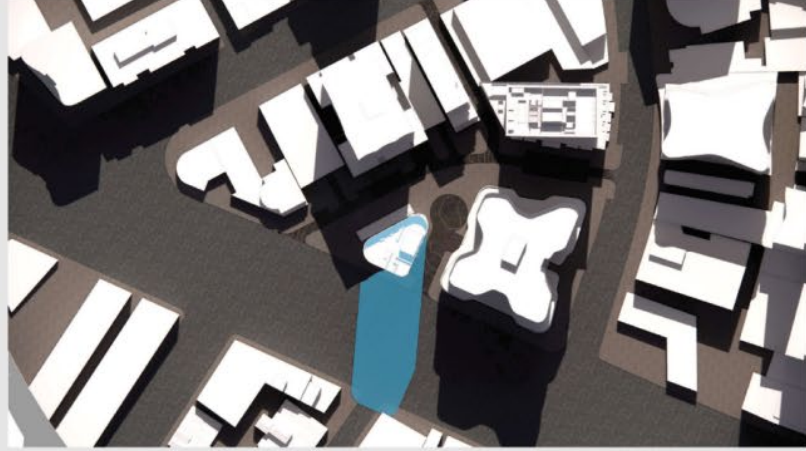

22ND SEPTEMBER SHADOWS

9AM-3PM EQUINOX

01.9 AM

02.10 AM

05.1 PM

06.2 PM

03. 11 AM

04. 12 PM