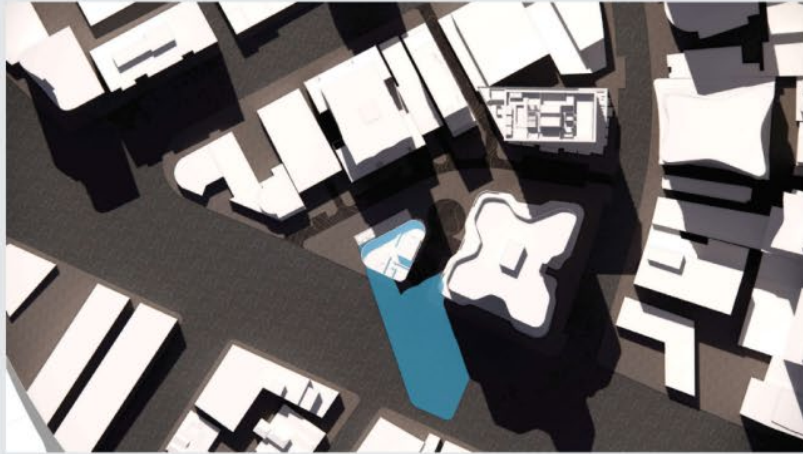

22ND SEPTEMBER SHADOWS

9AM-3PM EQUINOX

01.9 AM

02.10 AM

05.1 PM

06.2 PM

03. 11 AM

04. 12 PM