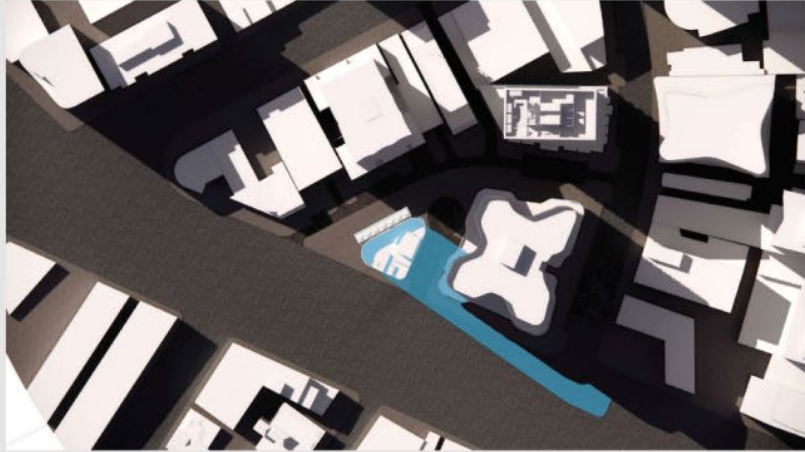

22ND SEPTEMBER SHADOWS

9AM-3PM EQUINOX

01.9 AM

02.10 AM

05.1 PM

06.2 PM

03. 11 AM

04. 12 PM