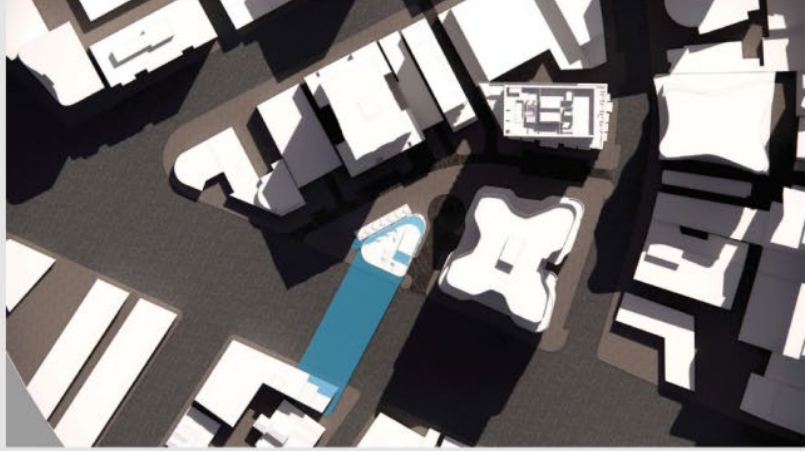

22ND SEPTEMBER SHADOWS

9AM-3PM EQUINOX

01.9 AM

02.10 AM

05.1 PM

06.2 PM

03. 11 AM

04. 12 PM