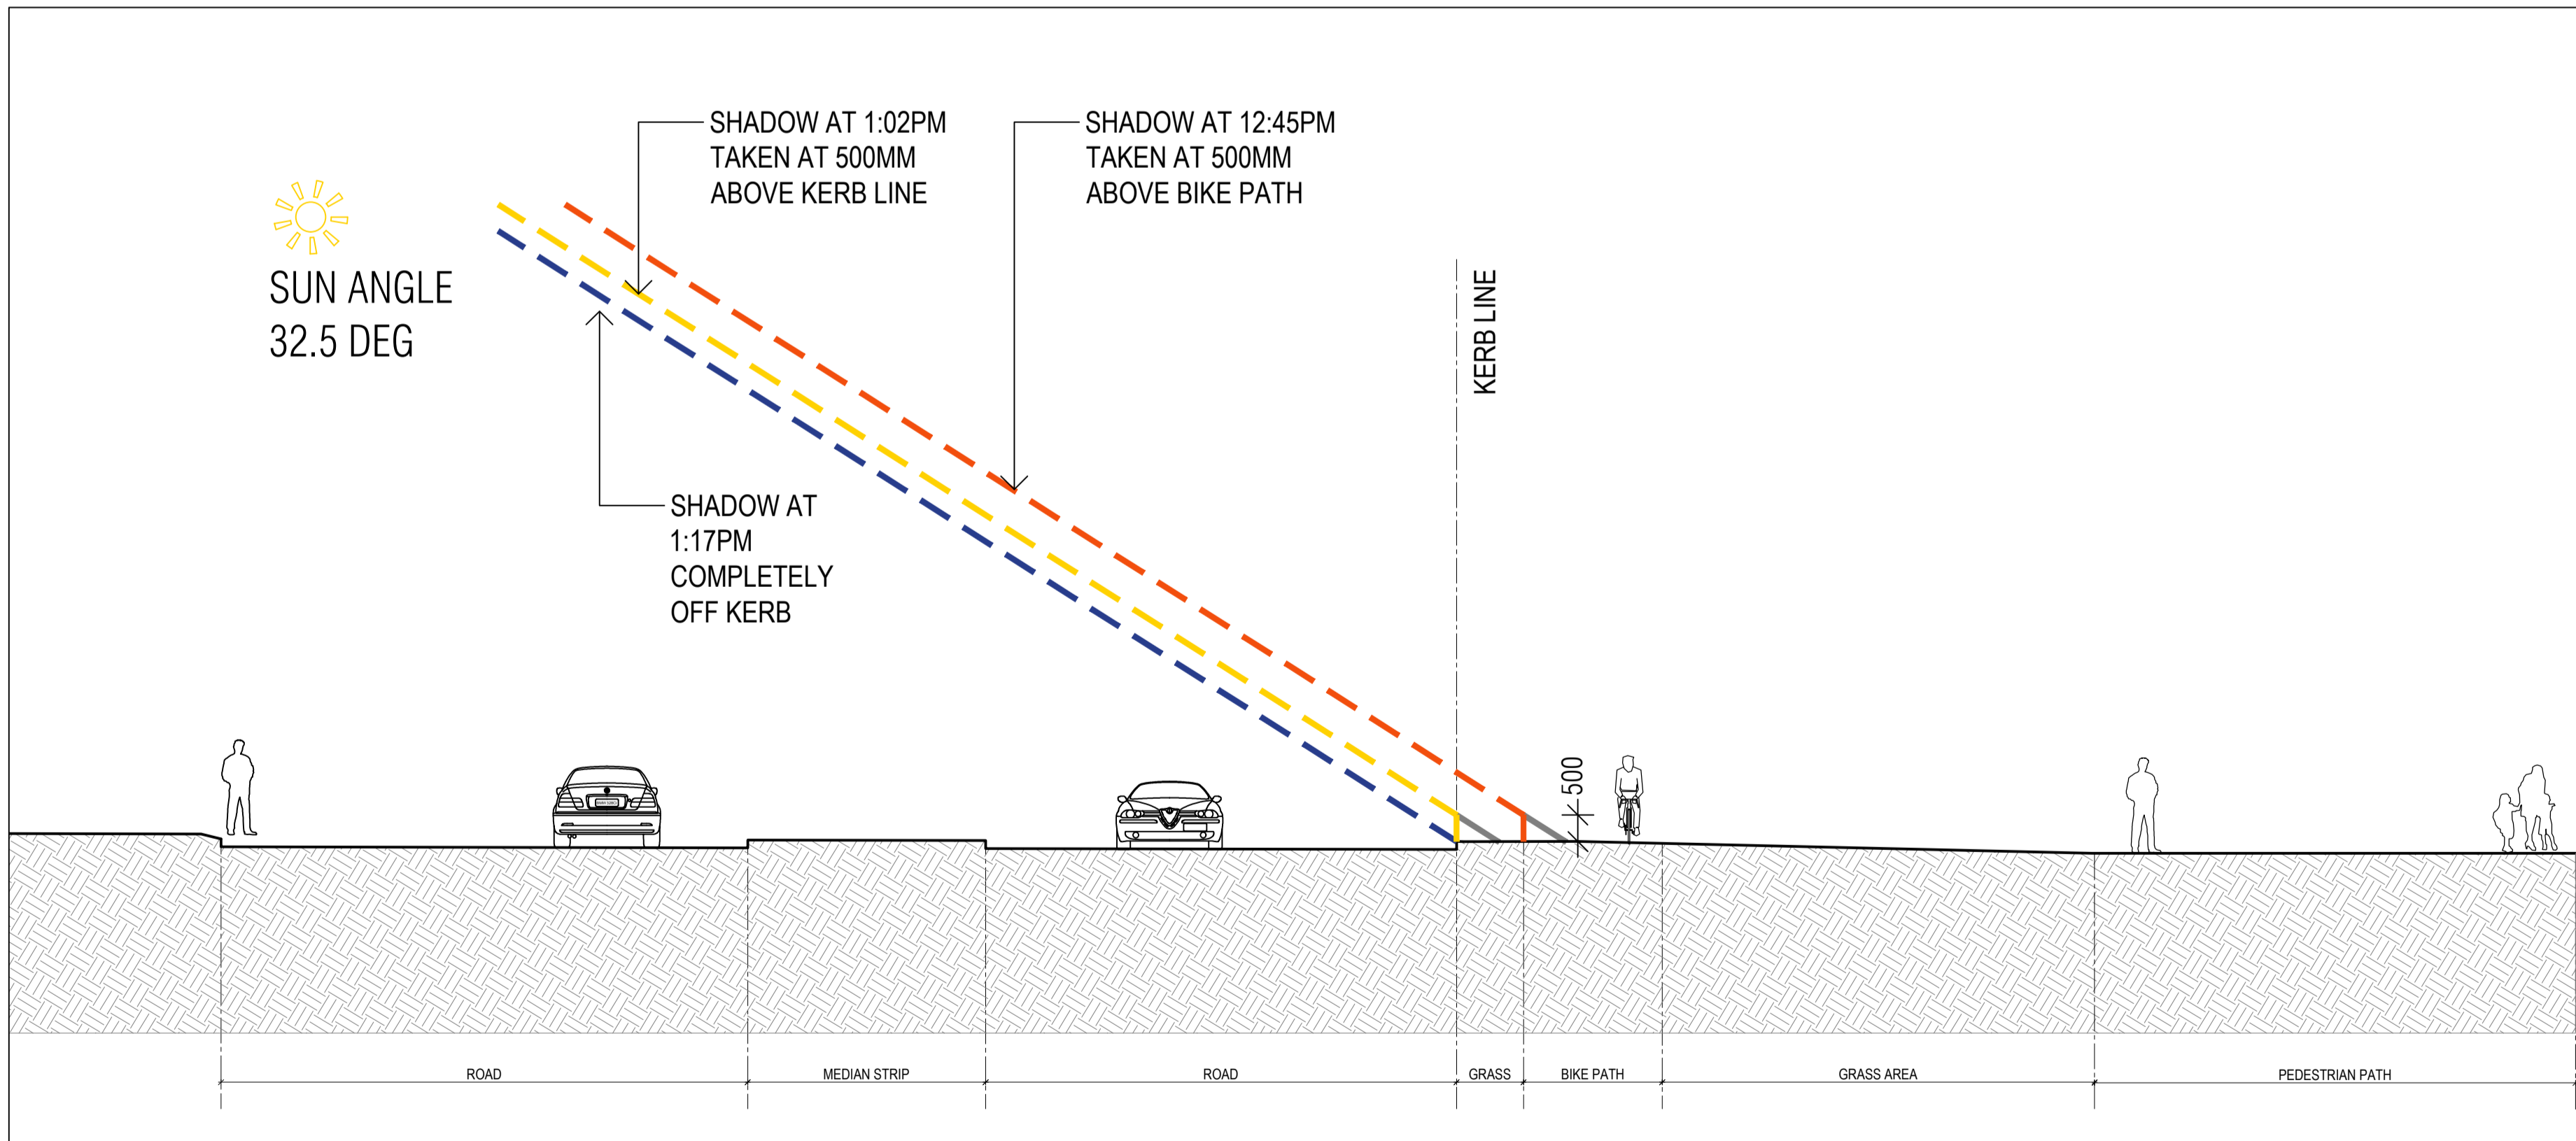

01 PROPOSED SHADOWS - 22nd JUNE
PLAN 1:200 SCALE

A PROPOSED SHADOWS - 22nd JUNE
SECTION 1:100 SCALE

REV	DATE	DESCRIPTION	REV	DATE	DESCRIPTION