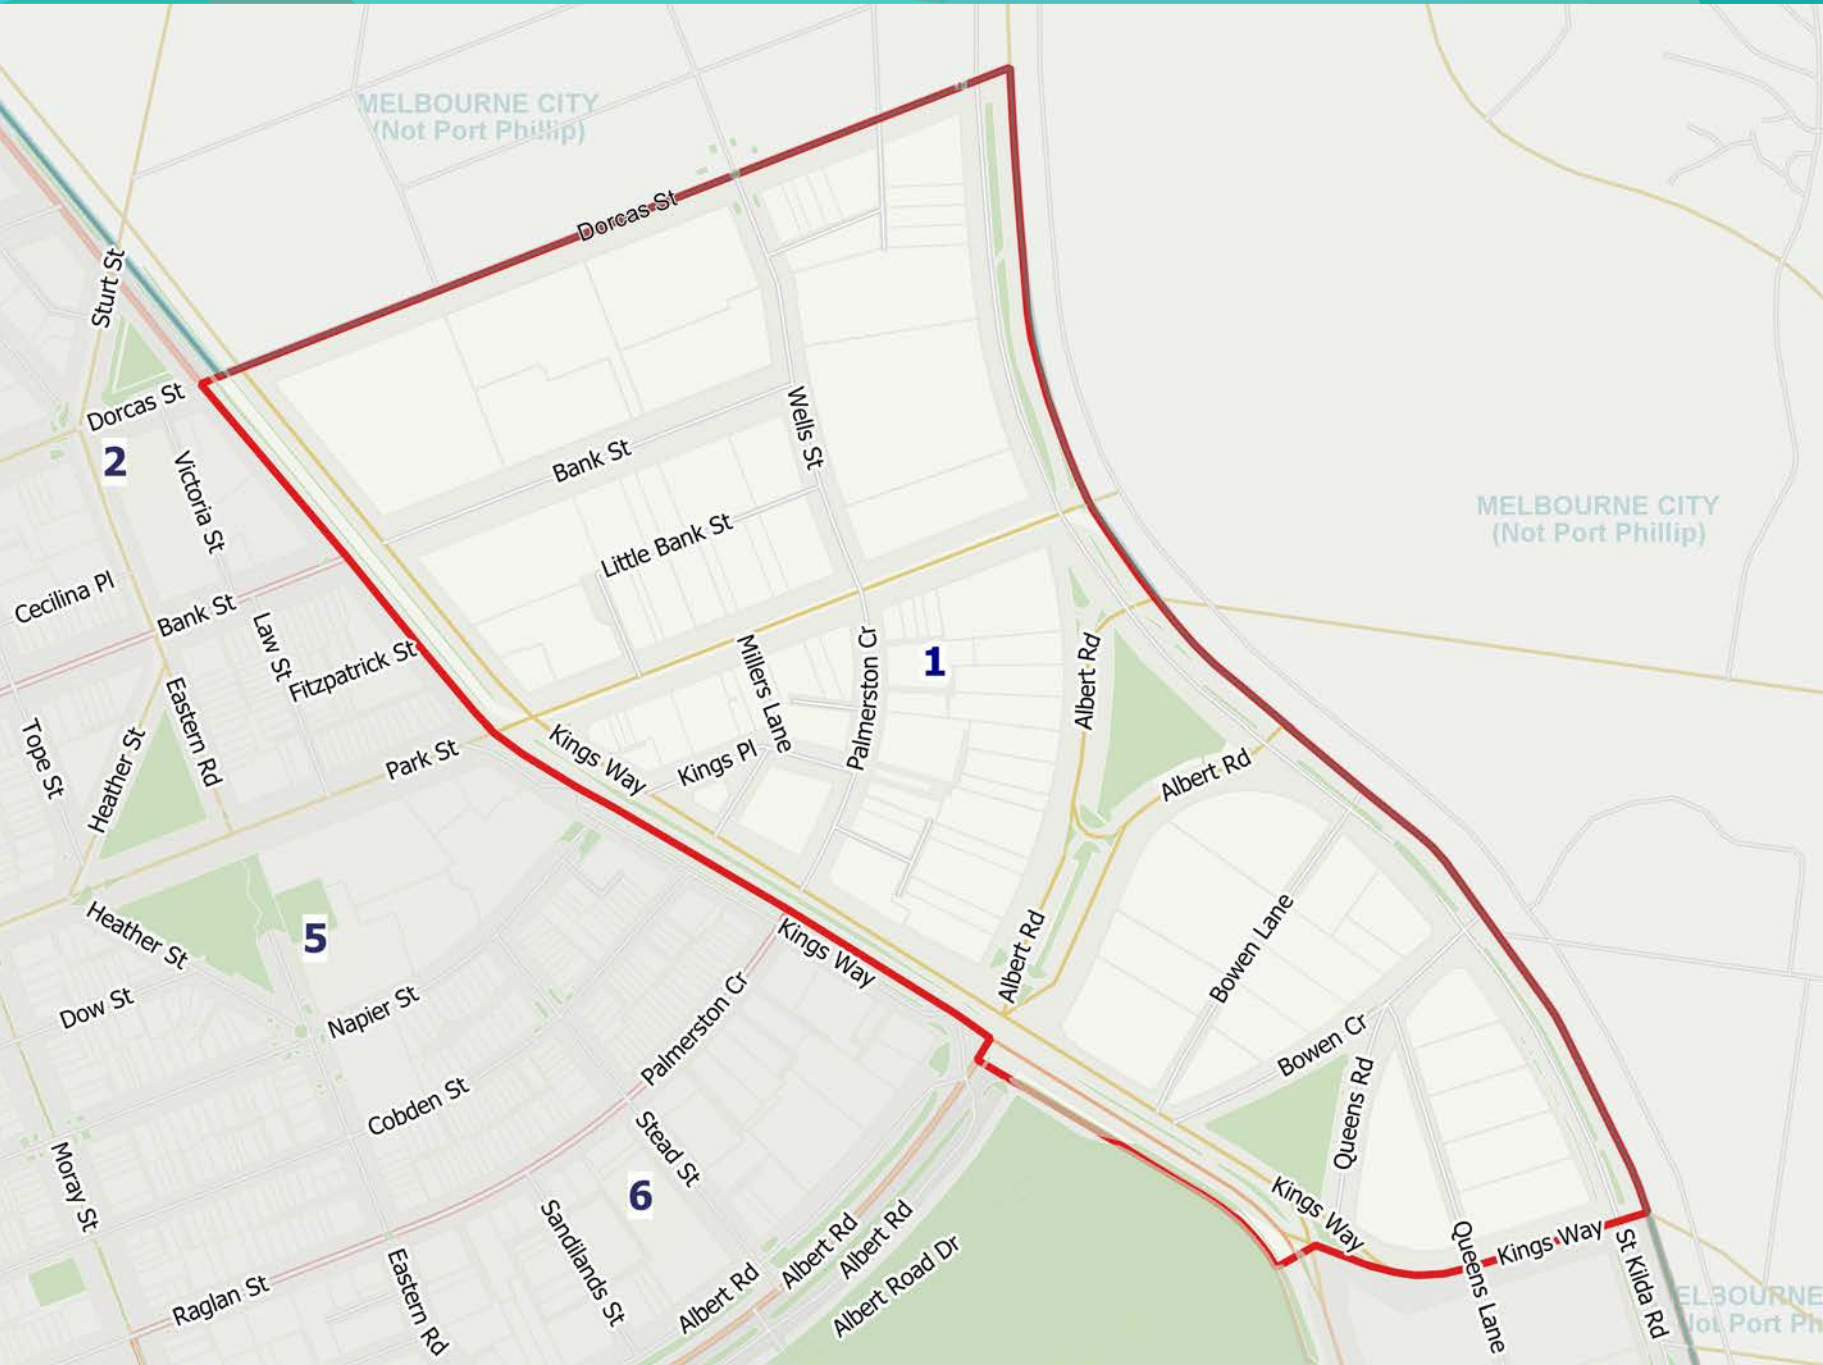

Residential Parking Permit - Area 1

Residential Parking Permit

Resident, visitor and the resident component of a combined parking permit are **only to be used when visiting or attending the residential property the permit is issued to.**

Disclaimer: The City of Port Phillip does not warrant the accuracy or completeness of the information on this map and shall not bear any responsibility or liability for errors or omissions in the information. Reproduction is unauthorised unless with express written permission of the City of Port Phillip. Source: including, but not limited to City of Port Phillip and Vic Map. Copyright remains with its respective holders.