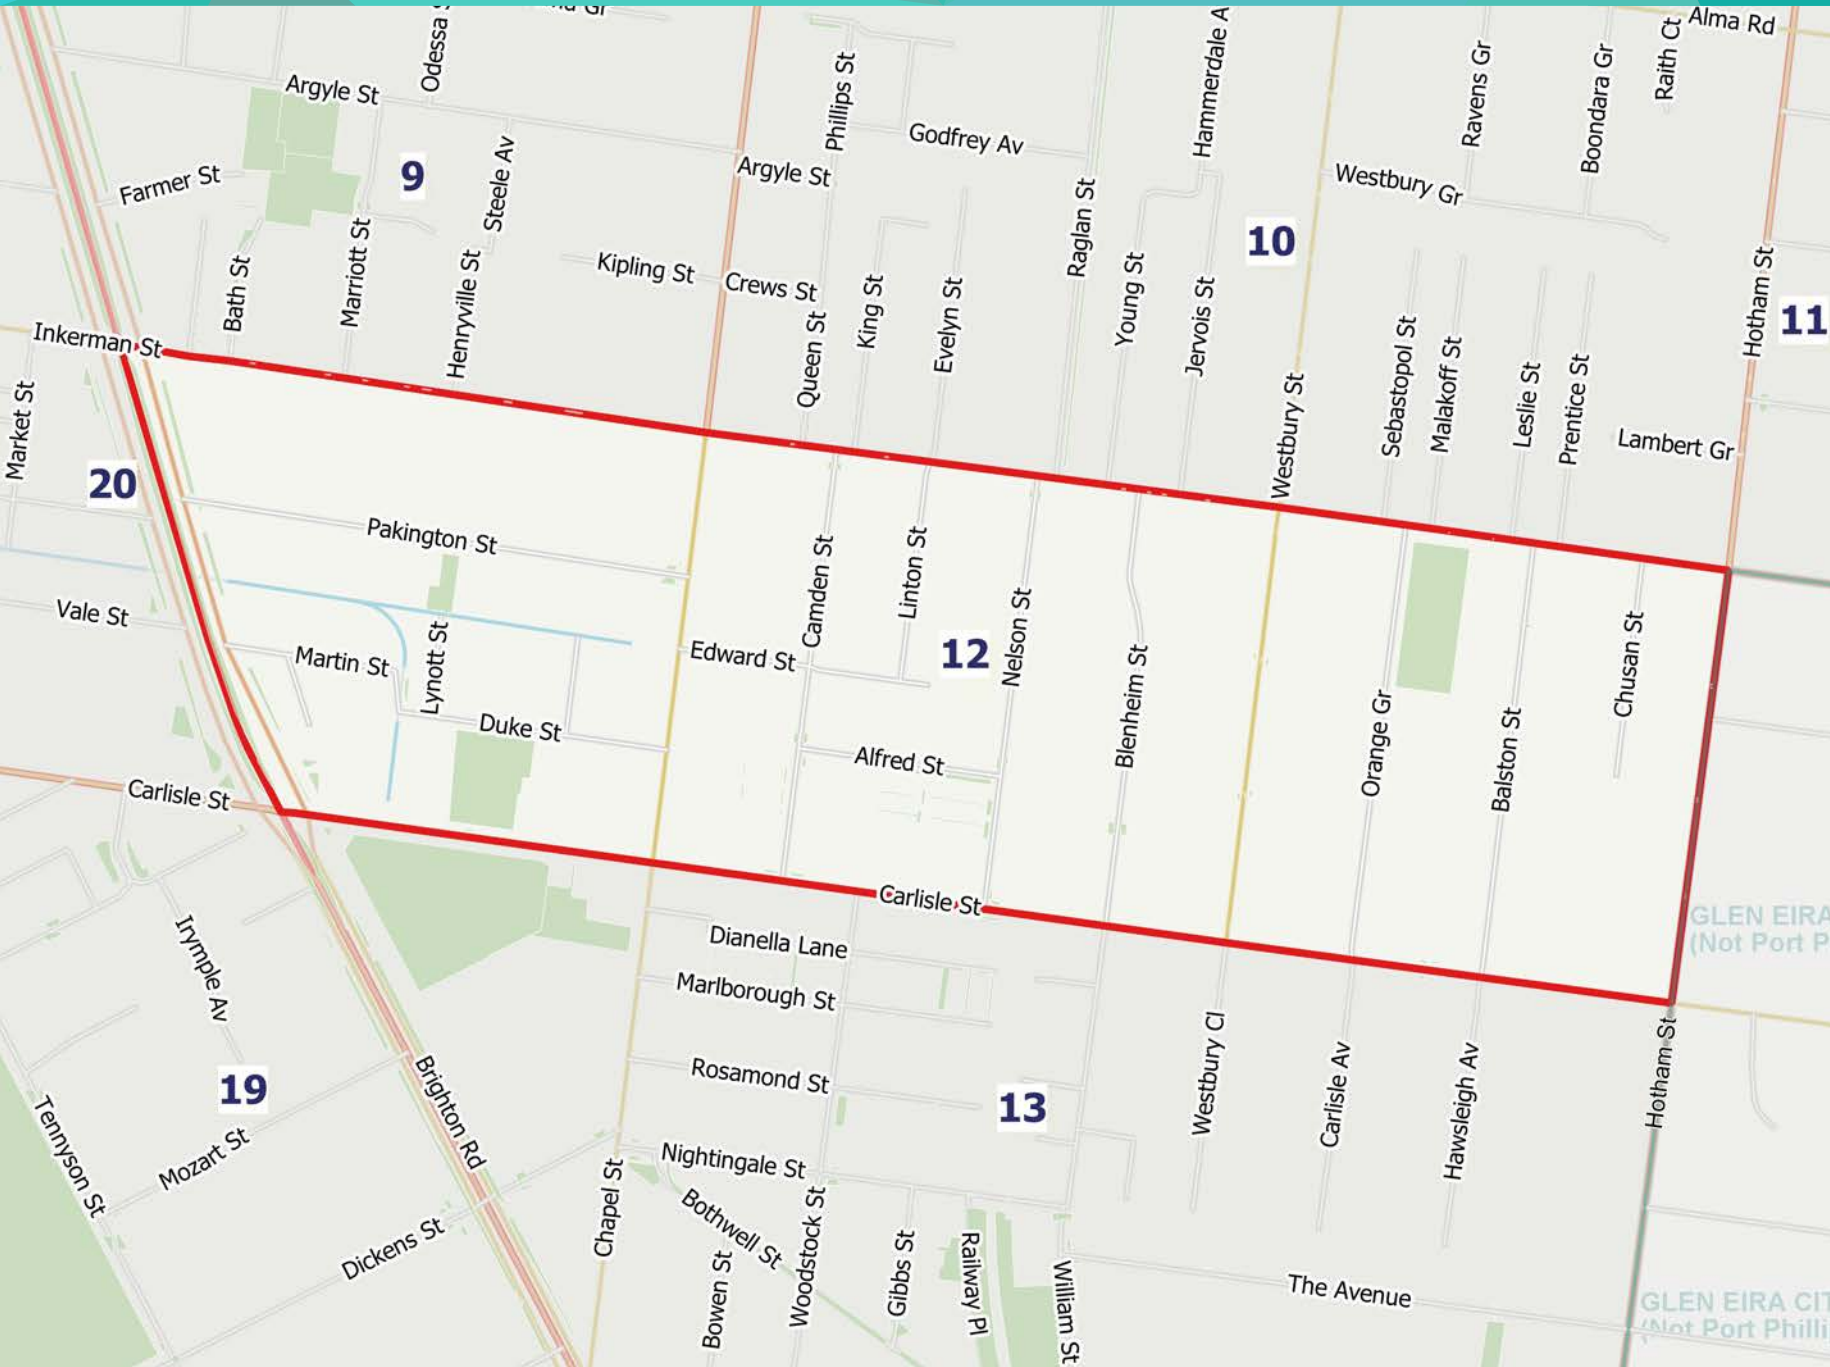

Residential Parking Permit - Area 12

Residential Parking Permit

Resident, visitor and the resident component of a combined parking permit are **only to be used when visiting or attending the residential property the permit is issued to.**

Disclaimer: The City of Port Phillip does not warrant the accuracy or completeness of the information on this map and shall not bear any responsibility or liability for errors or omissions in the information. Reproduction is unauthorised unless with express written permission of the City of Port Phillip. Source: including, but not limited to City of Port Phillip and Vic Map. Copyright remains with its respective holders.