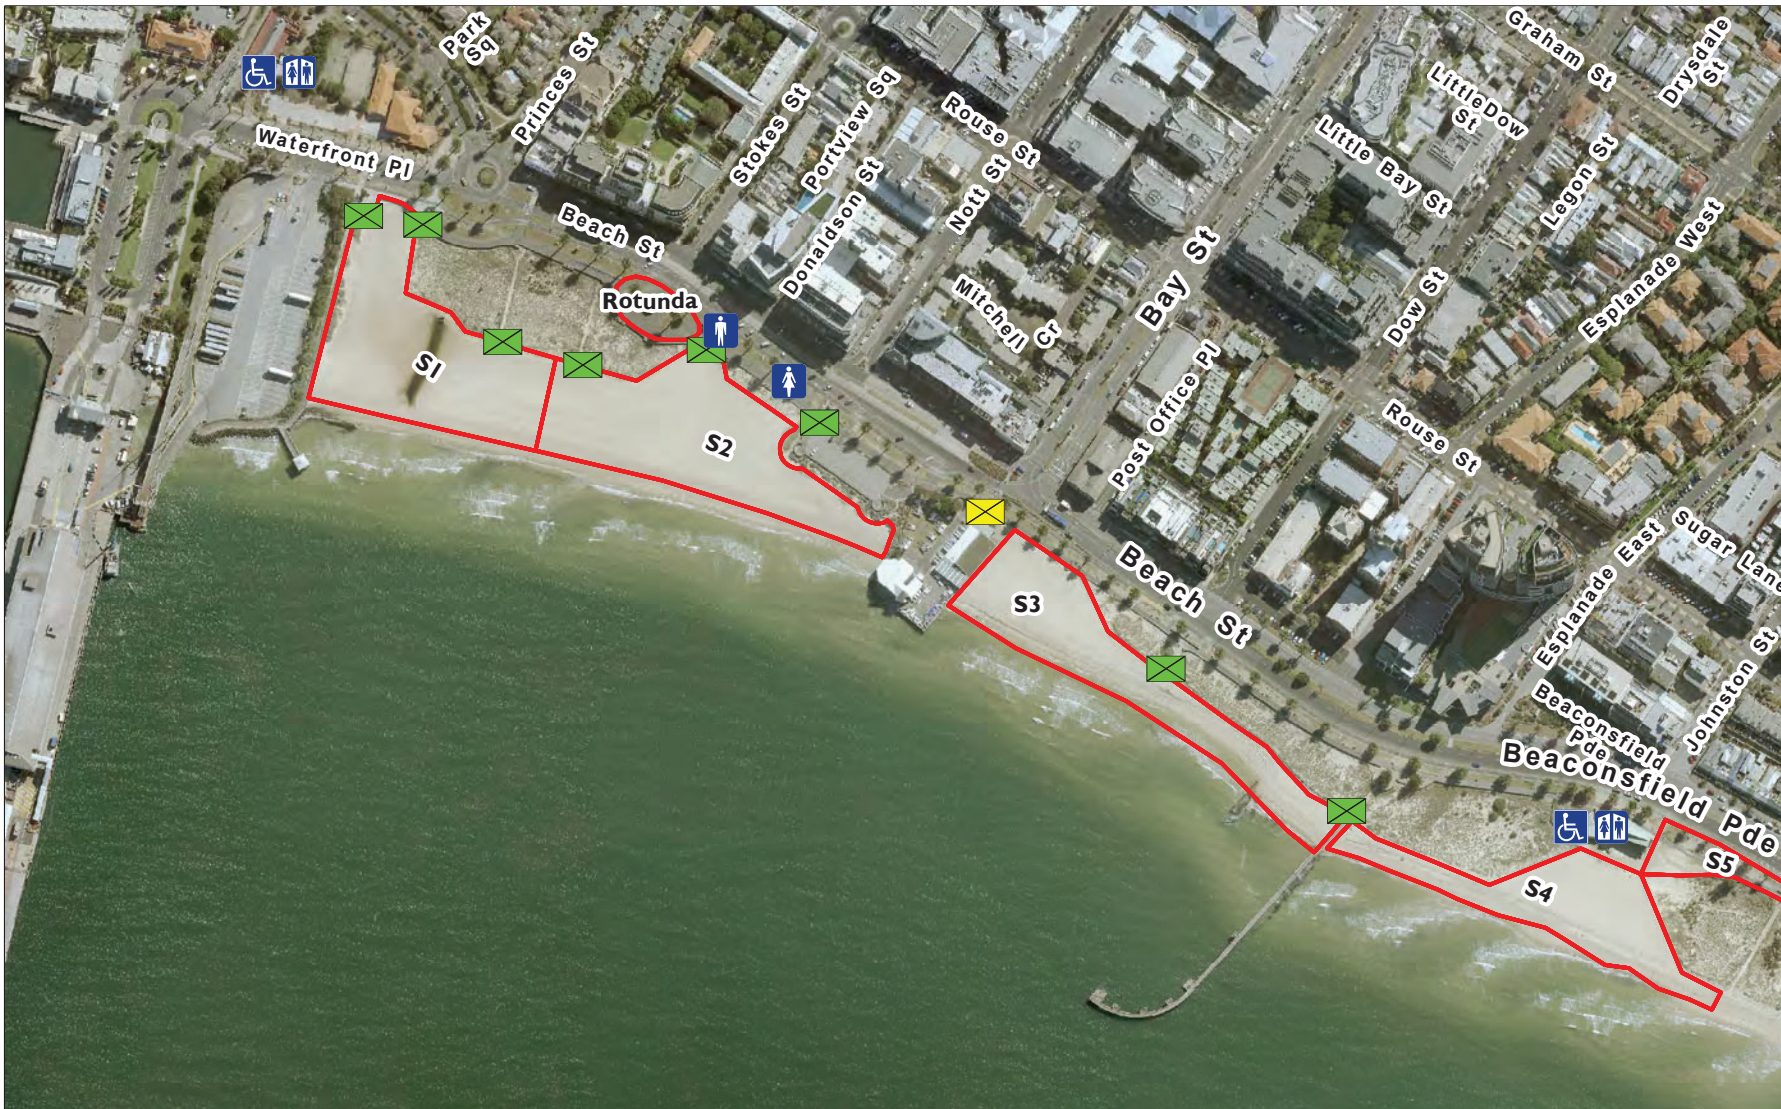

Port Melbourne Beach

Legend

- Event site
- BBQ BBQ
- Gate - Pedestrian only
- Gate - Vehicle & Pedestrian
- Playground
- Public Toilet - Accessible
- Public Toilet

Disclaimer: The City of Port Phillip does not warrant the accuracy or completeness of the information on this map and shall not bear any responsibility or liability for errors or omissions in the information. Reproduction is unauthorised unless with express written permission of the City of Port Phillip.

Source: Including, but not limited to City of Port Phillip and Vic Map.

Copyright remains with its respective holders. 2016:40058

Suburb: PORT MELBOURNE, VIC
 Site Area: 40,961 m2 approx.
 For further information, please contact the City of Port Phillip on (03) 9209 6777 or assist@portphillip.vic.gov.au