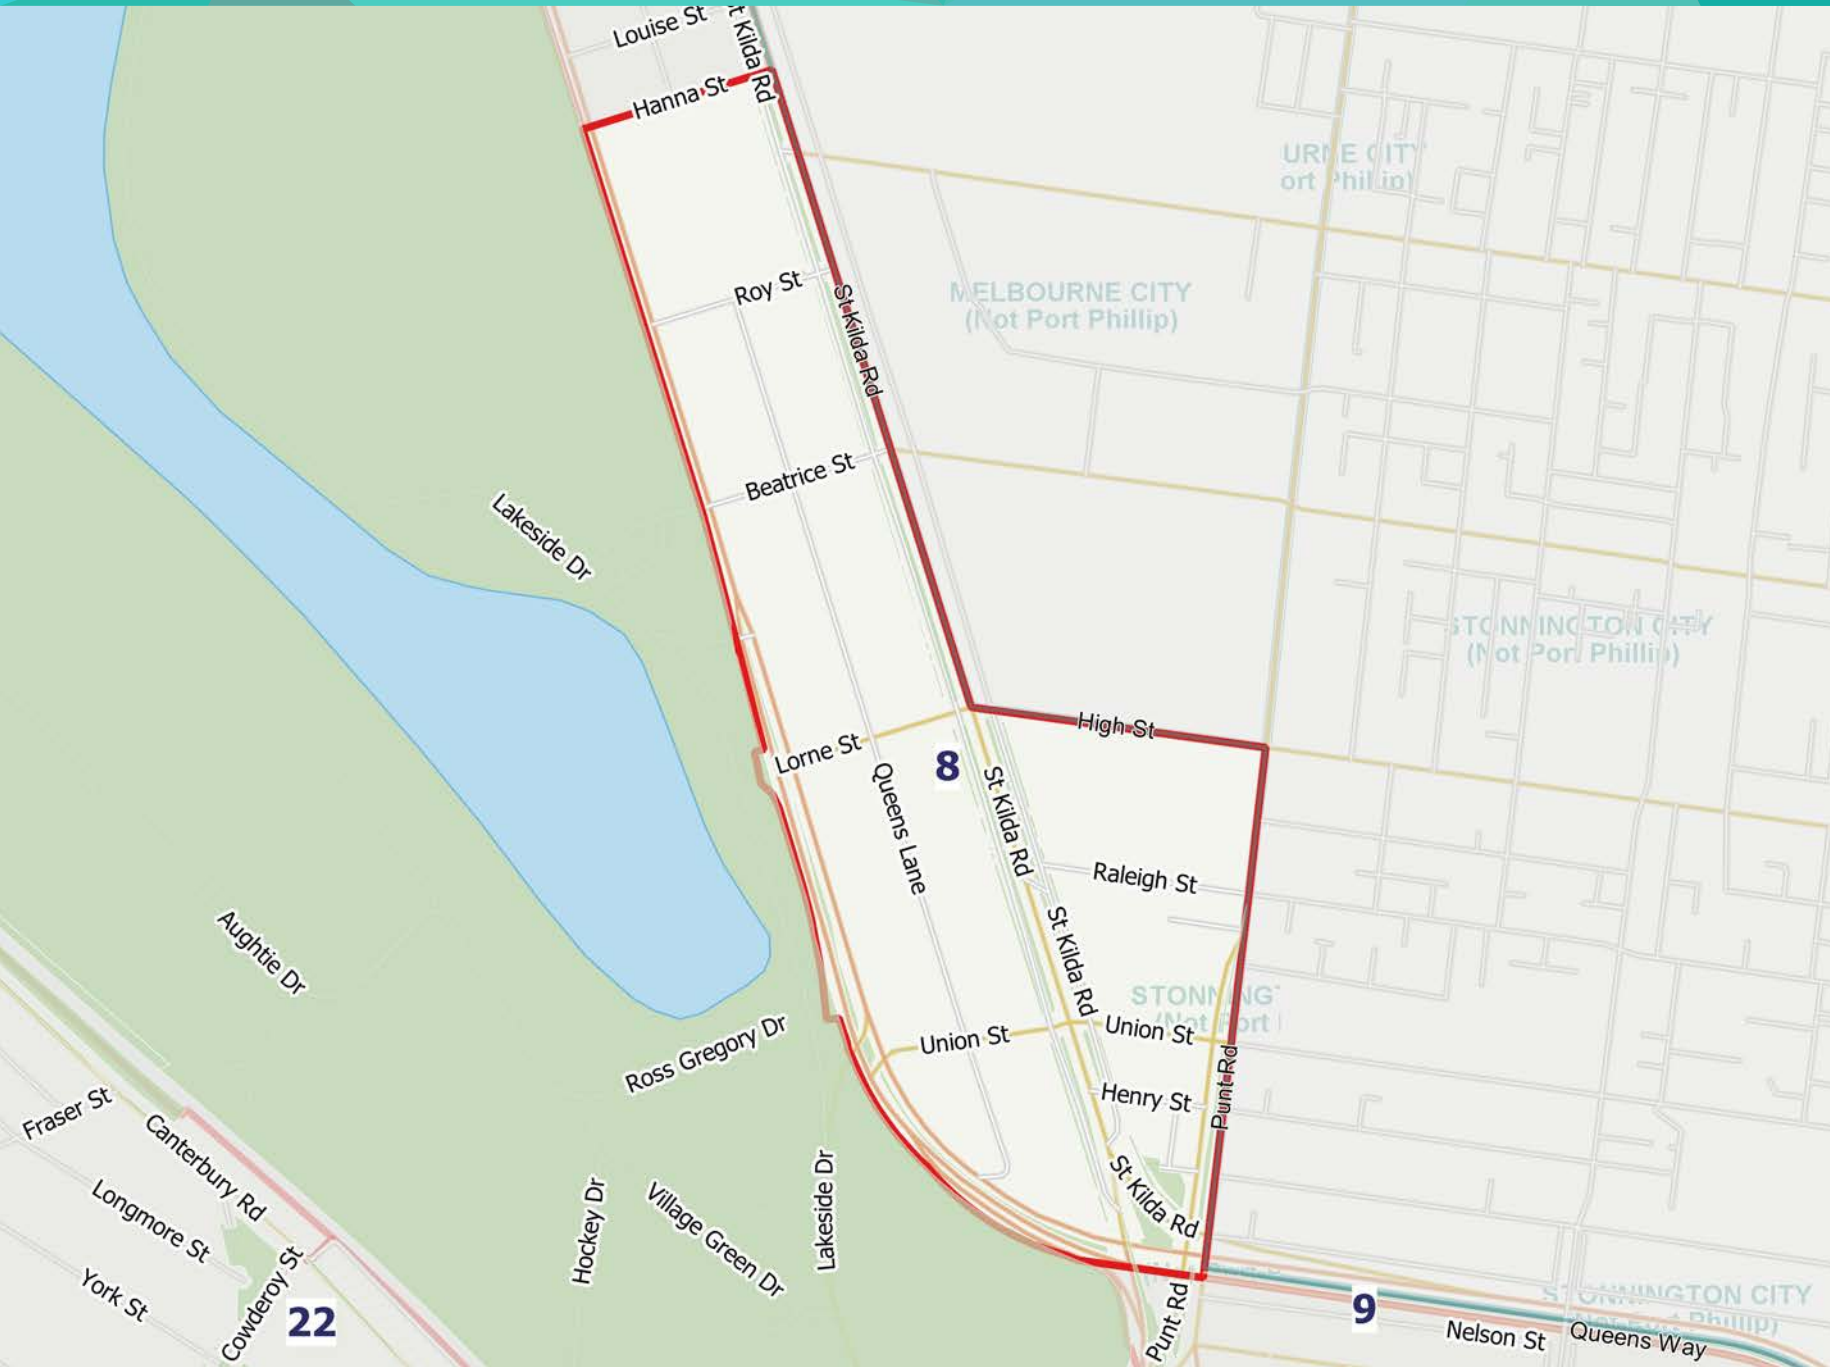

Residential Parking Permit - Area 8

Residential Parking Permit

Resident, visitor and the resident component of a combined parking permit are **only to be used when visiting or attending the residential property the permit is issued to.**

Disclaimer: The City of Port Phillip does not warrant the accuracy or completeness of the information on this map and shall not bear any responsibility or liability for errors or omissions in the information. Reproduction is unauthorised unless with express written permission of the City of Port Phillip. Source: including, but not limited to City of Port Phillip and Vic Map. Copyright remains with its respective holders.