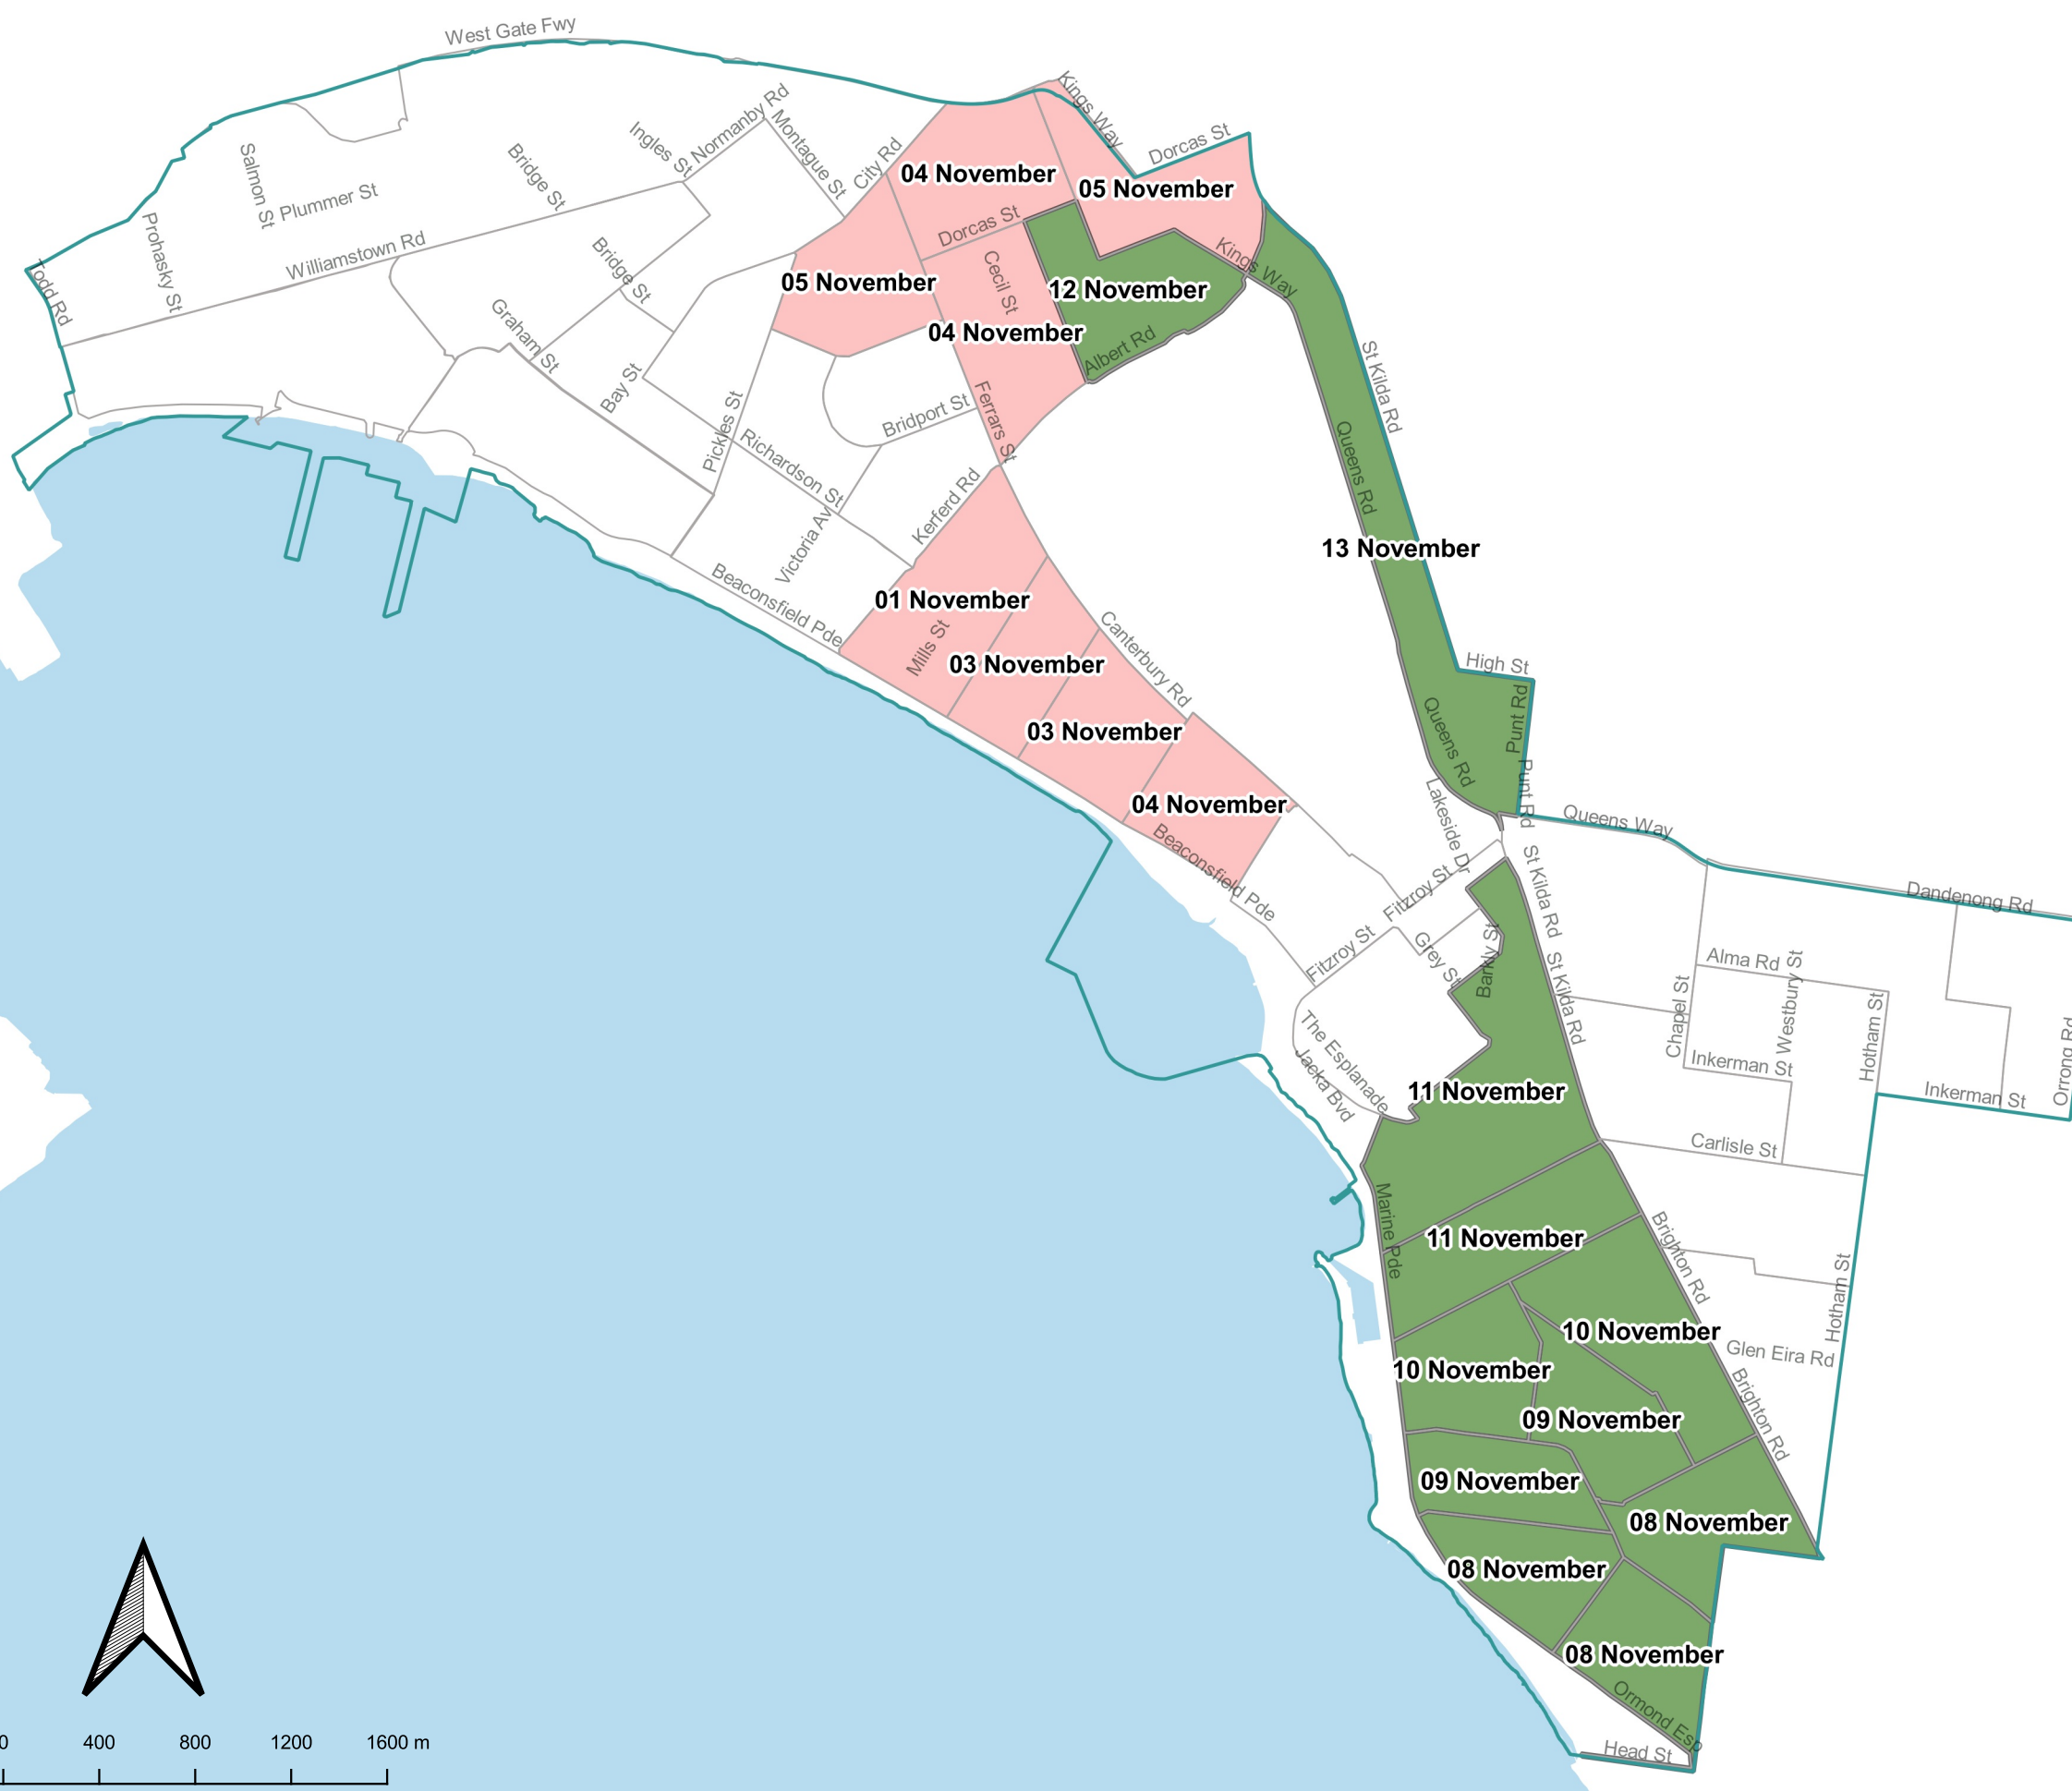

# Scheduled Programmed Cleansing Area

## Schedule

- Cleaned Monday 01 to Friday 05 November 2021
- Scheduled Cleaning for 08 to 13 November 2021

Scheduled Programmed Cleansing Areas may change due to unforeseen circumstances or inclement weather conditions necessitating changes to the schedule.

400 0 400 800 1200 1600 m

Disclaimer: The City of Port Phillip does not warrant the accuracy or completeness of the information on this map and shall not bear any responsibility or liability for errors or omissions in the information. Reproduction is unauthorised unless with express written permission of the City of Port Phillip. Source: Including, but not limited to City of Port Phillip and Vic Map. Copyright remains with its respective holders.