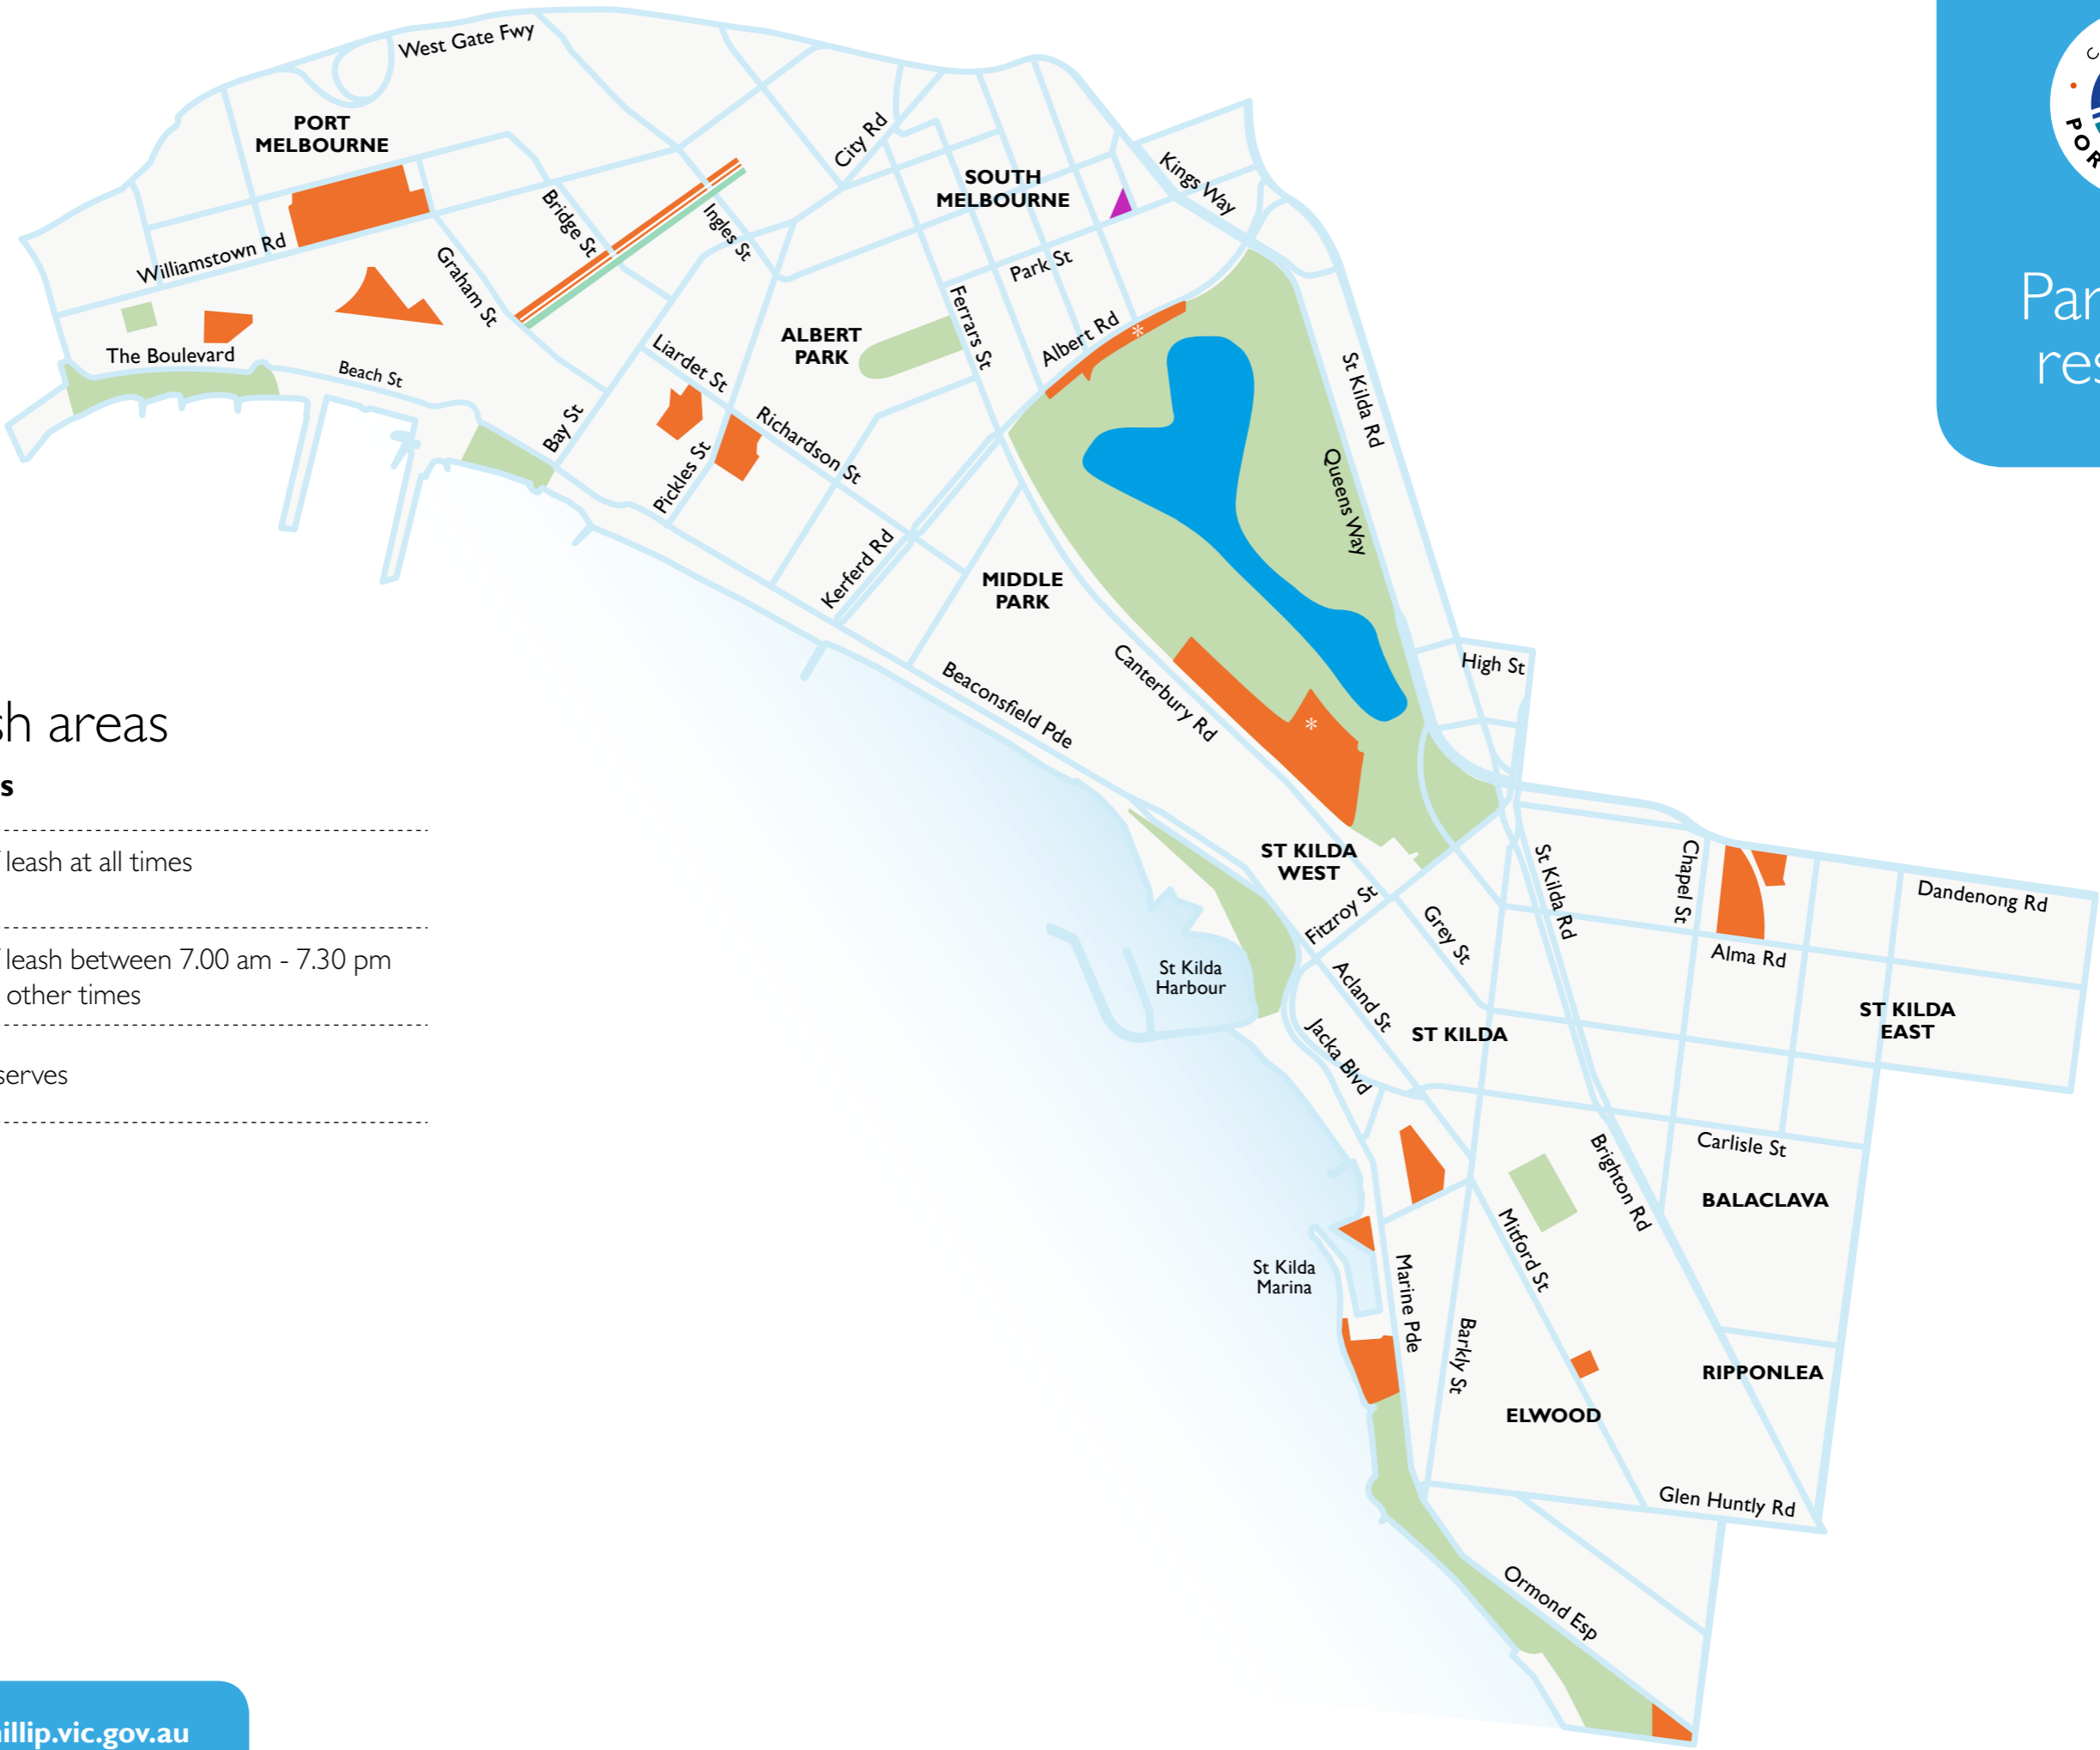

Parks and reserves

Dog off leash areas

Parks and reserves

- Dogs permitted off leash at all times
* Parks Victoria
- Dogs permitted off leash between 7.00 am - 7.30 pm
Dogs on leash at all other times
- Major parks and reserves