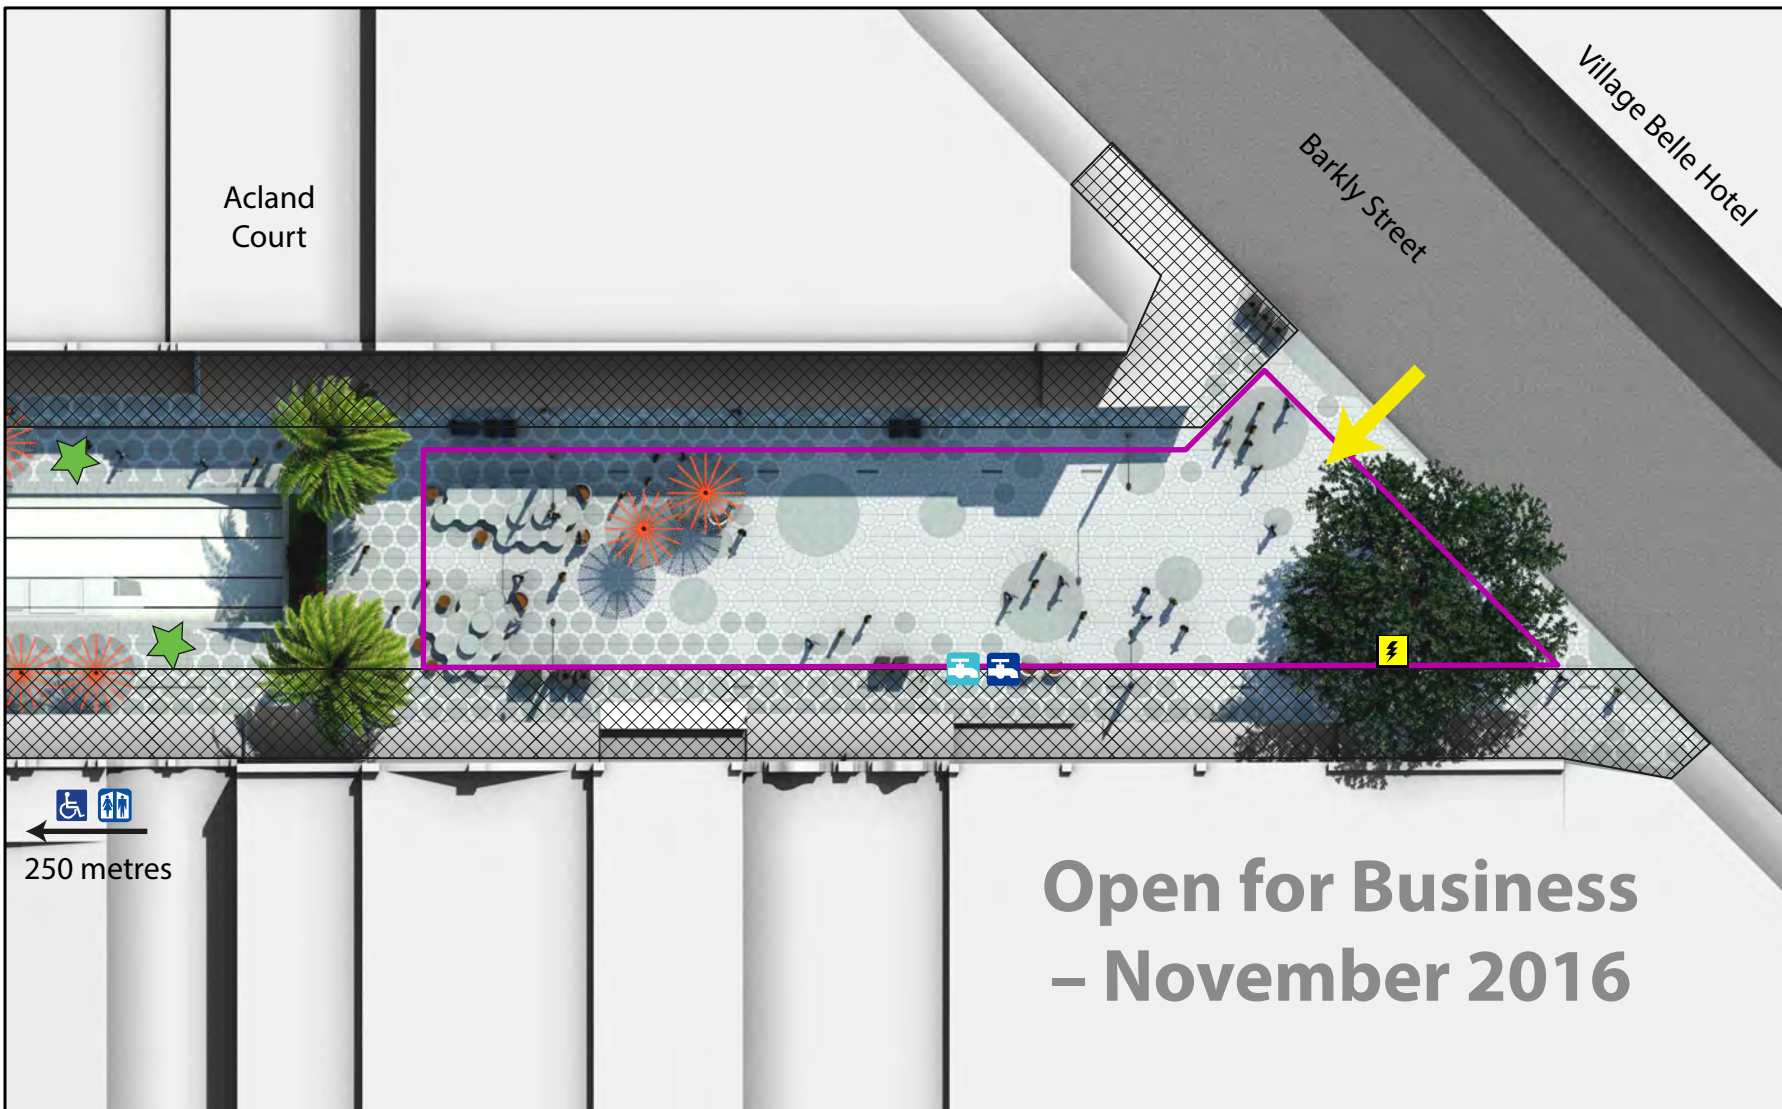

Acland Street - Public Plaza

Legend

- Event site
- Event Vehicle Access
- No Drive Zone
- Water - Drinking
- Water - Drinking fountain
- Power Box
- No 96 Tram stop
- Public Toilet (Accessible) - Shakespeare Grove
- Public Toilet - Shakespeare Grove