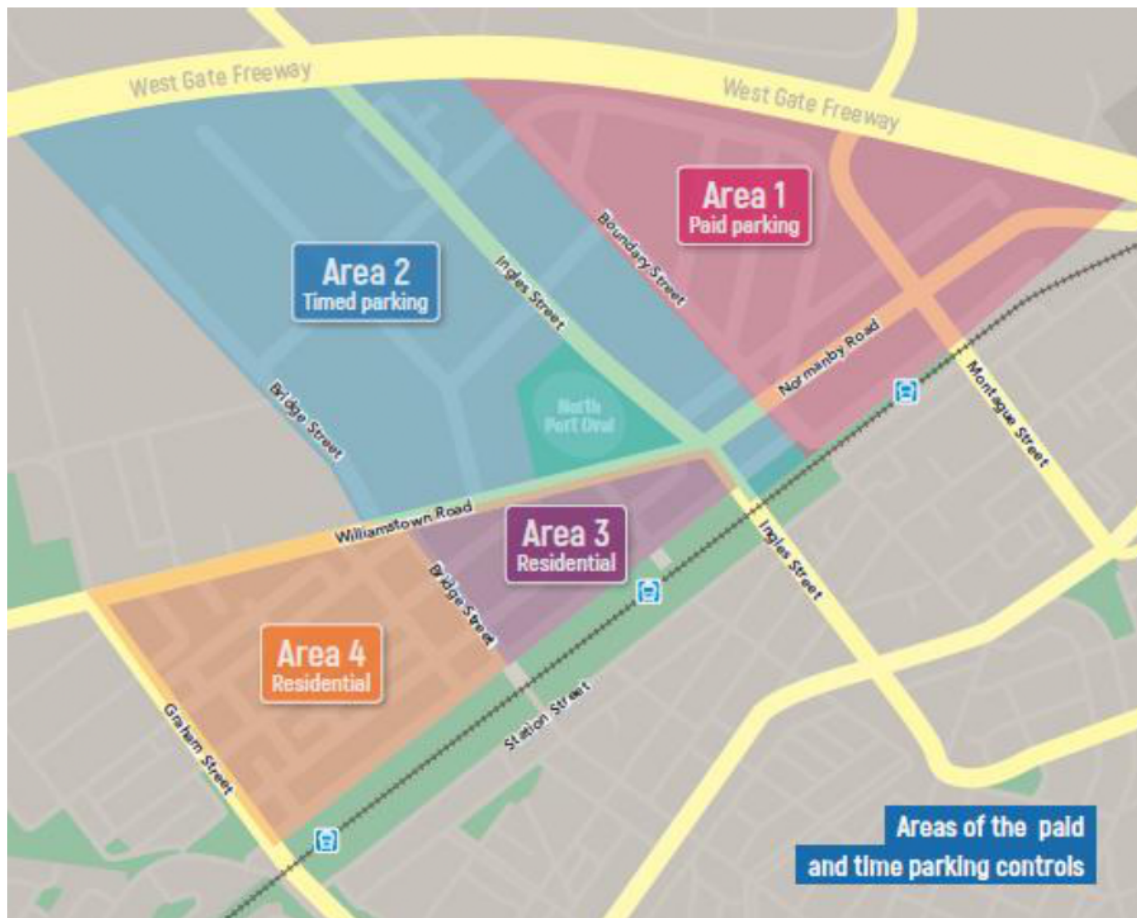

Attachment 1 - Fishermans Bend Area Map

Area	Boundary Street	Parking on perimeter streets included or excluded in the area
Area 1	109 Tram route	N/A
	Westgate Freeway	N/A
	Boundary Road	Excluded
Area 2	Westgate Freeway	N/A
	Bridge Street	Included
	Williamstown Road	North side only
	Boundary Street	Included
	Ingles Street	East side only
Area 3	109 Tram route	N/A
	Ingles Street	West side only
	Williamston Road	South side only
	Bridge St	East side only
Area 4	Bridge Street	West side only
	Williamstown Road	South side only
	Graham Street	East side only
	109 Tram Route	N/A