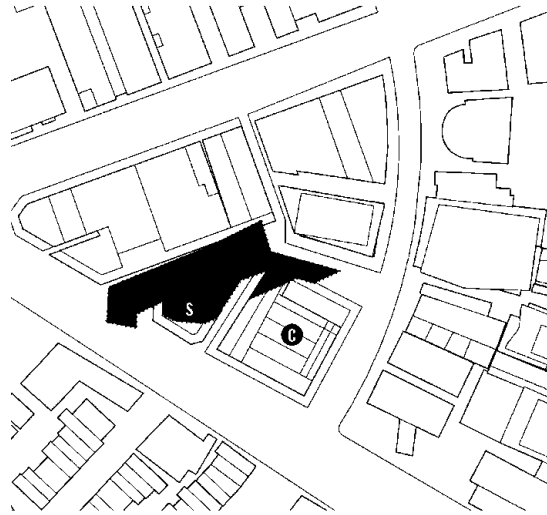

02 **SHADOW STUDIES**

ELENBERG FRASER

02.00_SHADOW DIAGRAMS
SEPTEMBER 22

**City of Port Phillip
Advertised Plan 2 of 9**

09:00 AM

10:00 AM

- PUBLIC SPACE
- EXISTING SHADOWS
- PROPOSED SHADOWS
- Ⓞ NON RESIDENTIAL
- Ⓢ SERVICED APARTMENTS

02.00_SHADOW DIAGRAMS
SEPTEMBER 22

**City of Port Phillip
Advertised Plan 3 of 9**

11:00 AM

12:00 PM

- PUBLIC SPACE
- EXISTING SHADOWS
- PROPOSED SHADOWS
- NON RESIDENTIAL
- SERVICED APARTMENTS

02.00_SHADOW DIAGRAMS
SEPTEMBER 22