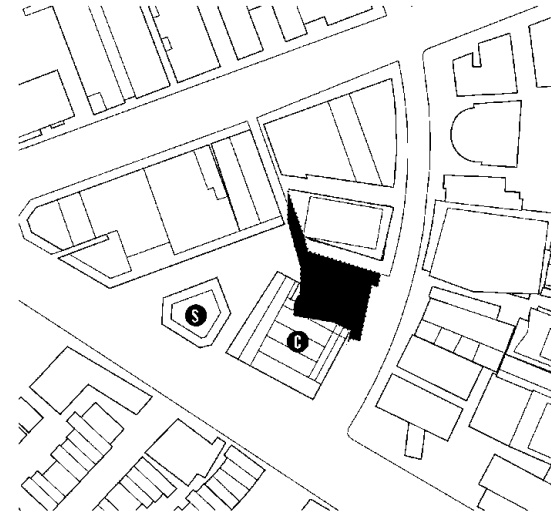

02 **SHADOW STUDIES**

ELENBERG FRASER

02.00_SHADOW DIAGRAMS
SEPTEMBER 22

**City of Port Phillip
Advertised Plan 2 of 9**

09:00 AM

10:00 AM

- PUBLIC SPACE
- EXISTING SHADOWS
- PROPOSED SHADOWS
- Ⓞ NON RESIDENTIAL
- Ⓢ SERVICED APARTMENTS

02.00_SHADOW DIAGRAMS
SEPTEMBER 22

**City of Port Phillip
Advertised Plan 3 of 9**

11:00 AM

12:00 PM

- PUBLIC SPACE
- EXISTING SHADOWS
- PROPOSED SHADOWS
- NON RESIDENTIAL
- SERVICED APARTMENTS

02.00_SHADOW DIAGRAMS
SEPTEMBER 22