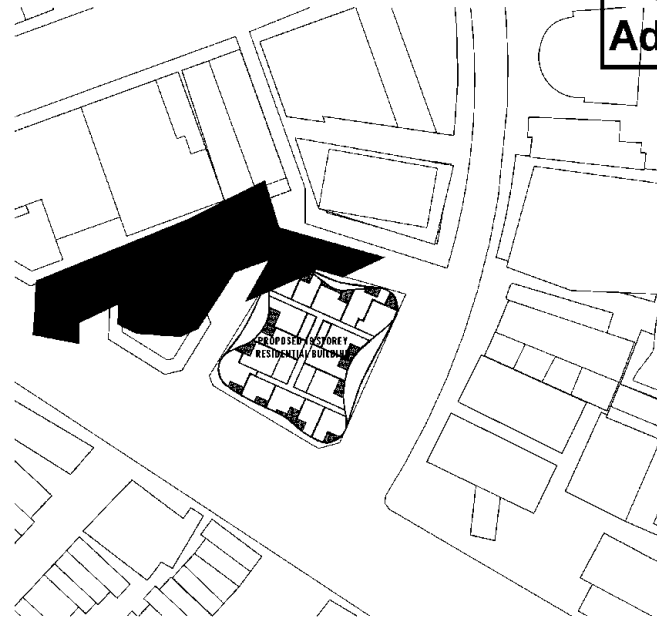

**City of Port Phillip
Advertised Plan 4 of 9**

01:00 PM

02:00 PM

- PUBLIC SPACE
- EXISTING SHADOWS
- PROPOSED SHADOWS
- R NON RESIDENTIAL
- S SERVICED APARTMENTS

02.00_SHADOW DIAGRAMS
SEPTEMBER 22

**City of Port Phillip
Advertised Plan 5 of 9**

03:00 PM

- PUBLIC SPACE
- EXISTING SHADOWS
- PROPOSED SHADOWS
- NON RESIDENTIAL
- SERVICED APARTMENTS

02.01_SHADOW DIAGRAMS - NEIGHBOURING BUILDINGS
SEPTEMBER 22

City of Port Phillip
Advertised Plan 6 of 9