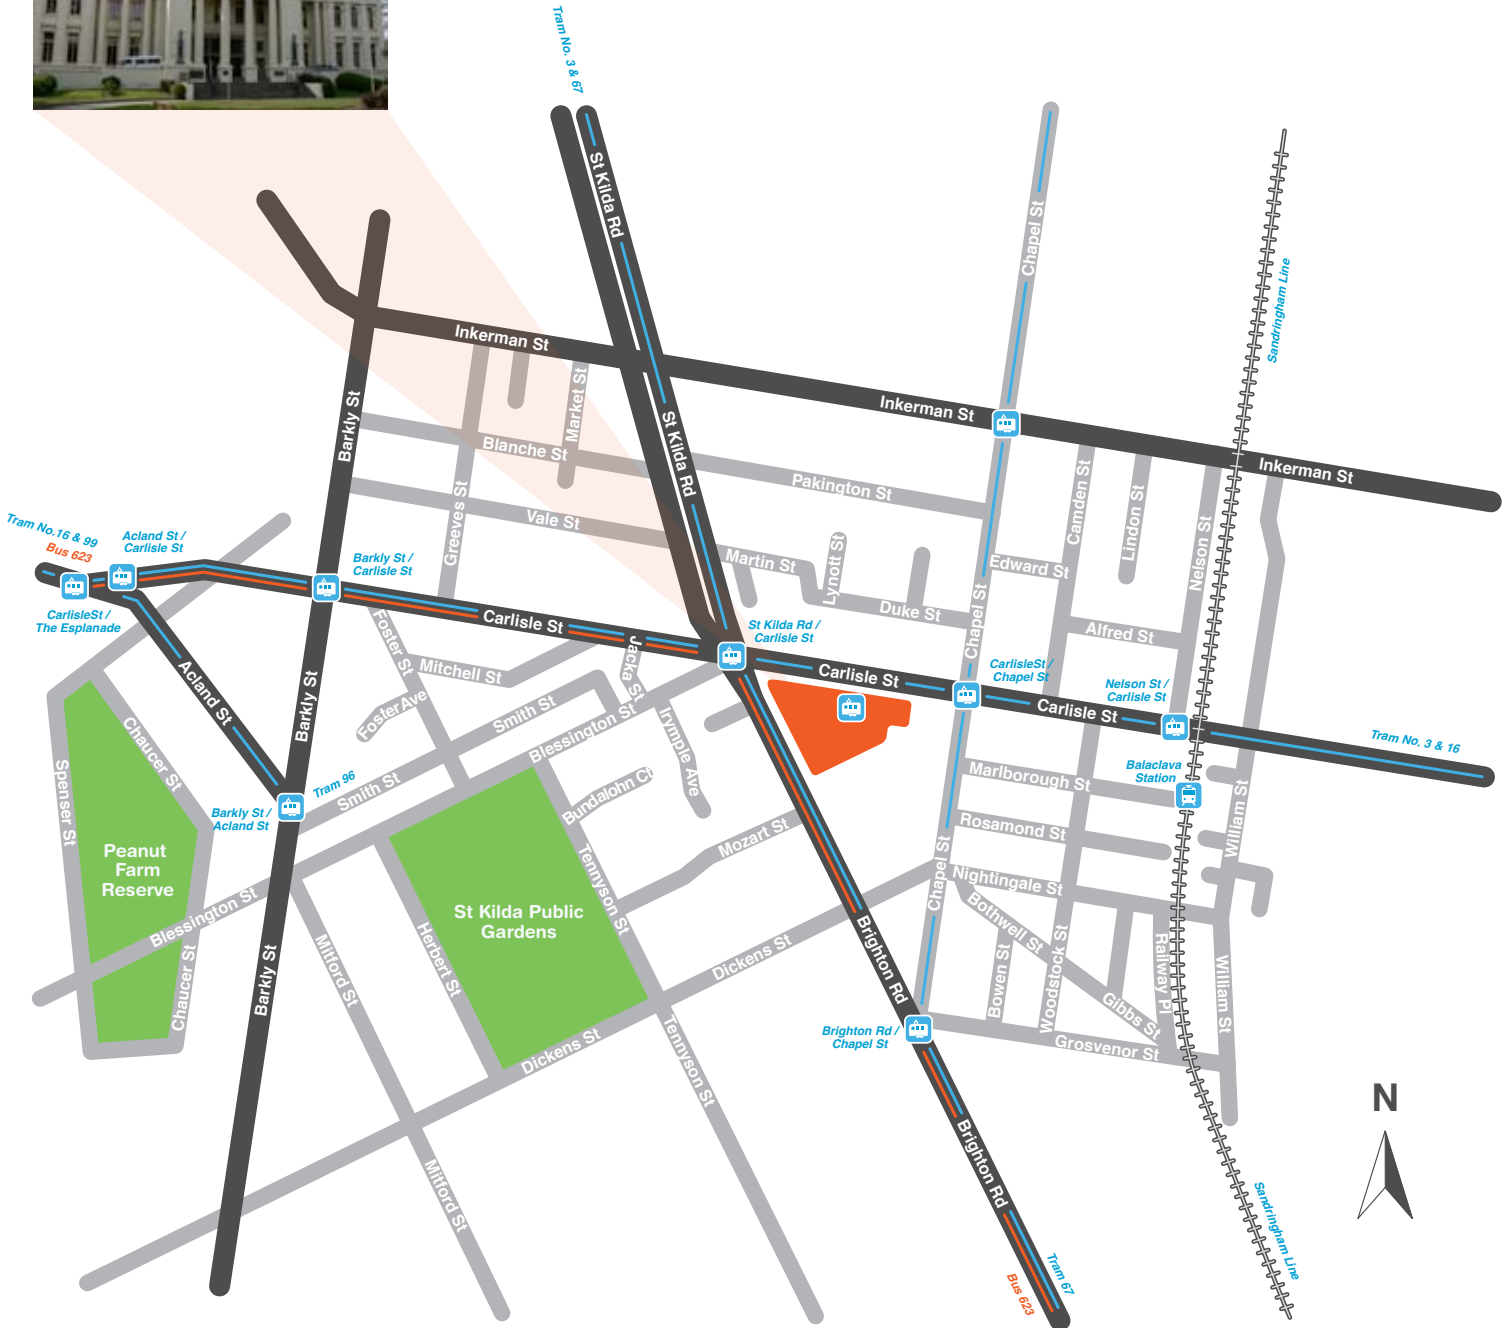

How to get to St Kilda Town Hall

Please consider using sustainable transport when visiting the City of Port Phillip's office (St Kilda Town Hall). Here are some great options.

Walk	Cycle	Trams	Trains
The St Kilda Town Hall is an 8 minute walk from Balaclava station, and an 8 minute walk from Tram 96 Terminus.	Bike parking is available outside the Town Hall.	Tram 67 stop 35 Tram 3 & 15 stop 36	Balaclava Station, Sandringham Line.