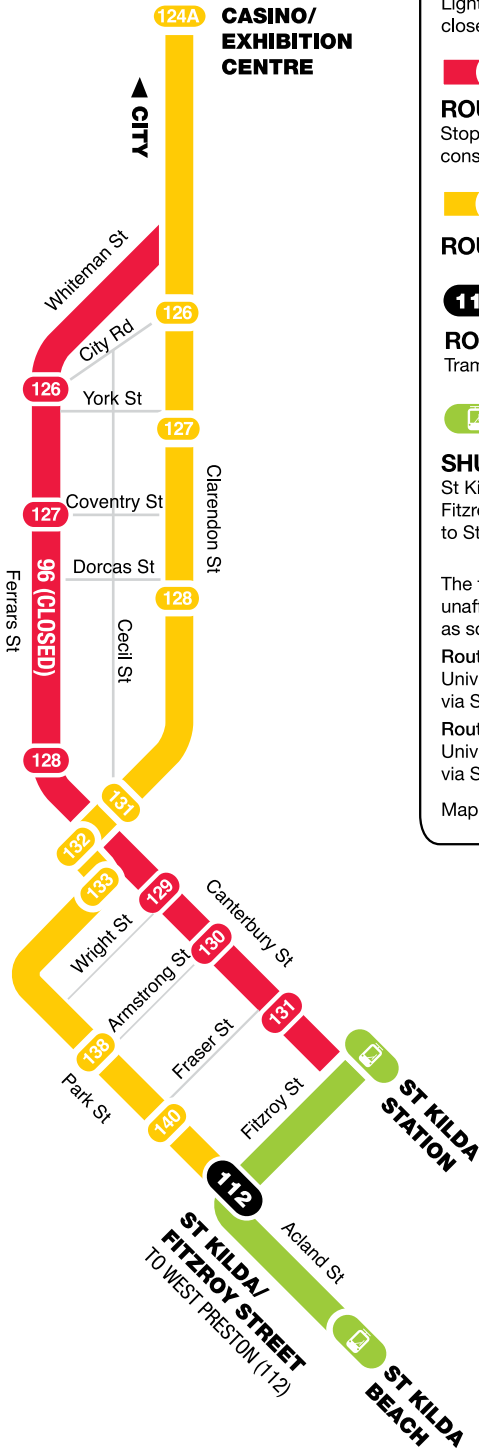

Your tram services 3 to 4 October 2009

96 (CLOSED)

ROUTE 96

Light rail section
closed for construction.

ROUTE 96 STOPS

Stops closed for
construction.

ROUTE 112 STOPS

112

ROUTE TERMINUS

Trams to City – Stop 143

SHUTTLE TRAM

St Kilda Beach to
Fitzroy/Park Street and
to St Kilda Station.

The following routes are
unaffected and will run
as scheduled:

Route 3a: Melbourne
University to East Malvern
via St Kilda

Route 16: Melbourne
University to Kew
via St Kilda

Map not to scale