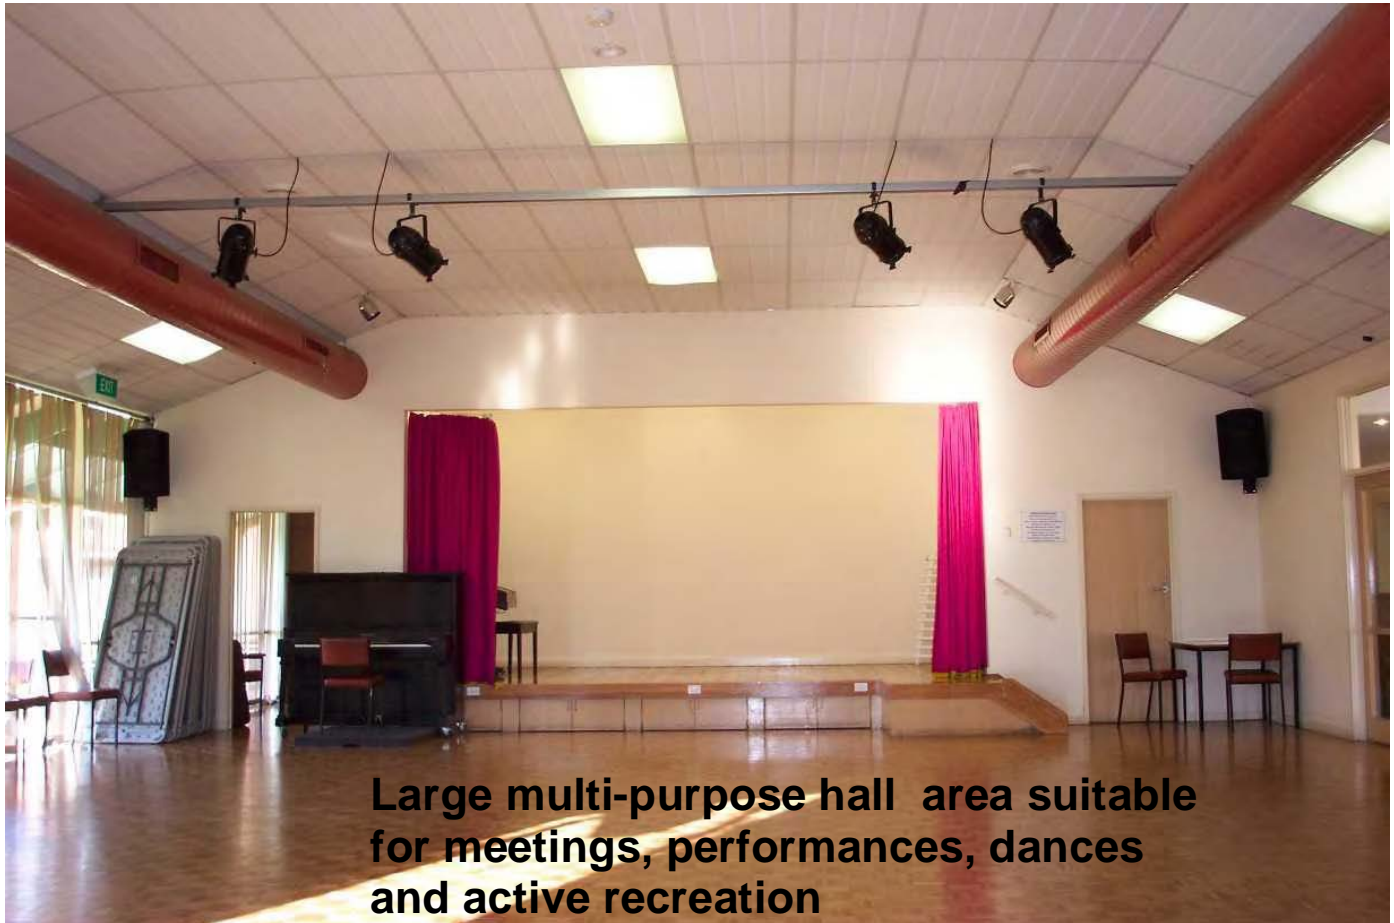

The Centre is accessible. Disabled reserved parking is available at the front of the building

For booking a venue and make an enquiry refer to reference above

Facilities available at the Centre

Large multi-purpose hall area suitable for meetings, performances, dances and active recreation

Can hold up to 100 people

**Small multi-purpose
hall area suitable
for meetings,
performances, dances
and active recreation**

Dining or meeting area with access to well equipped kitchen

Well equipped kitchen

**Small meeting room
with tea and coffee facilities**