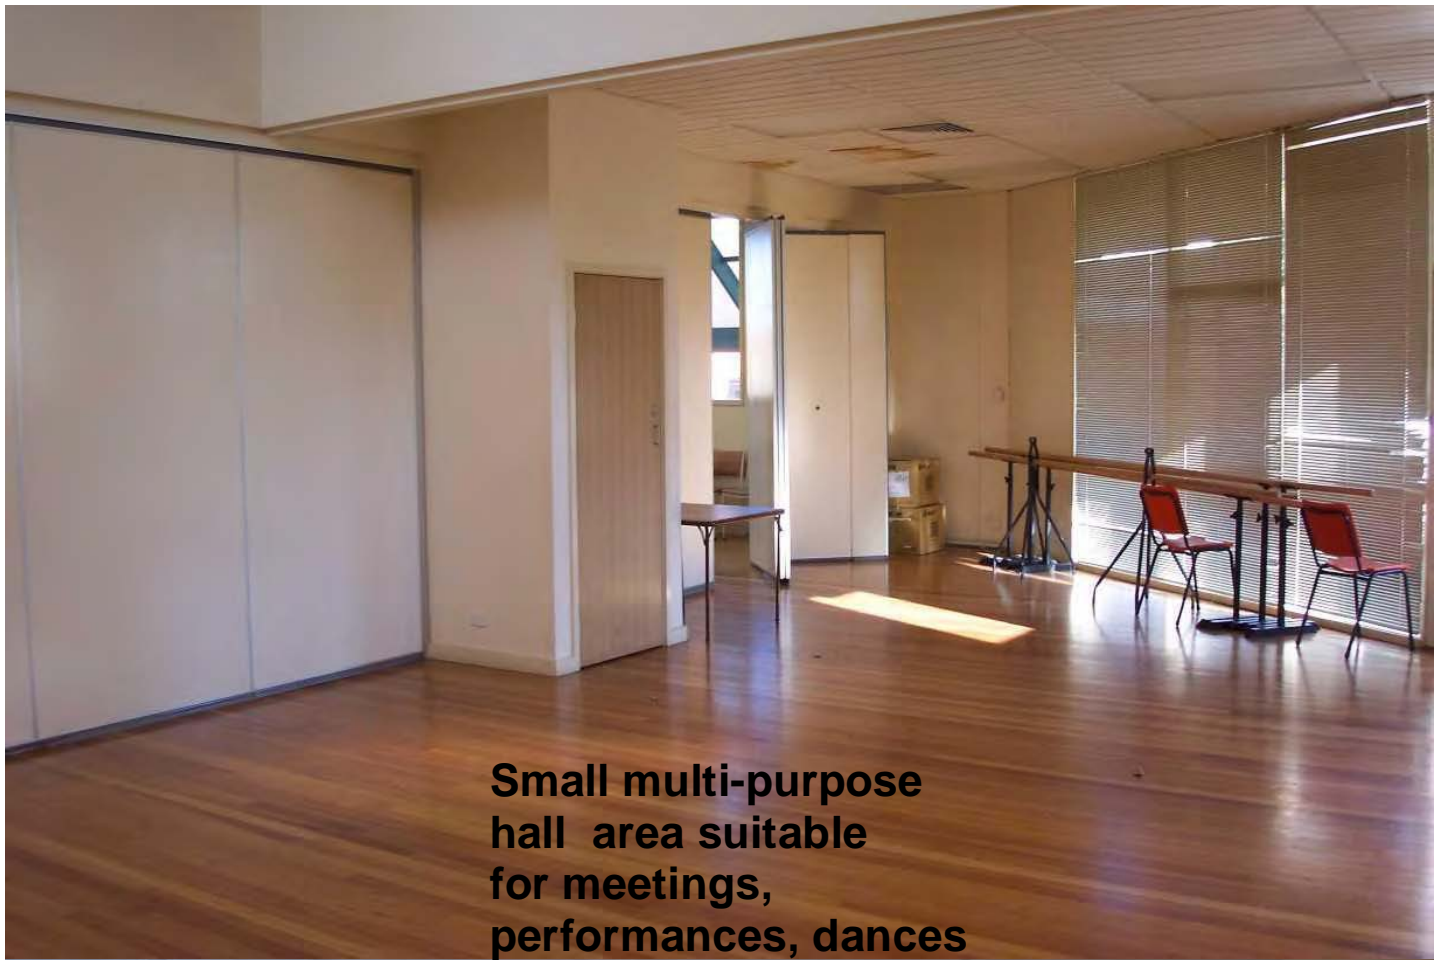

The Centre is accessible. Disabled reserved parking is available at the front of the building

For booking a venue and make an enquiry refer to reference above

Facilities available at the Centre

Large multi-purpose hall area suitable for meetings, performances, dances and active recreation

Can hold up to 100 people

**Small multi-purpose
hall area suitable
for meetings,
performances, dances
and active recreation**

Dining or meeting area with access to well equipped kitchen

Well equipped kitchen

**Small meeting room
with tea and coffee facilities**