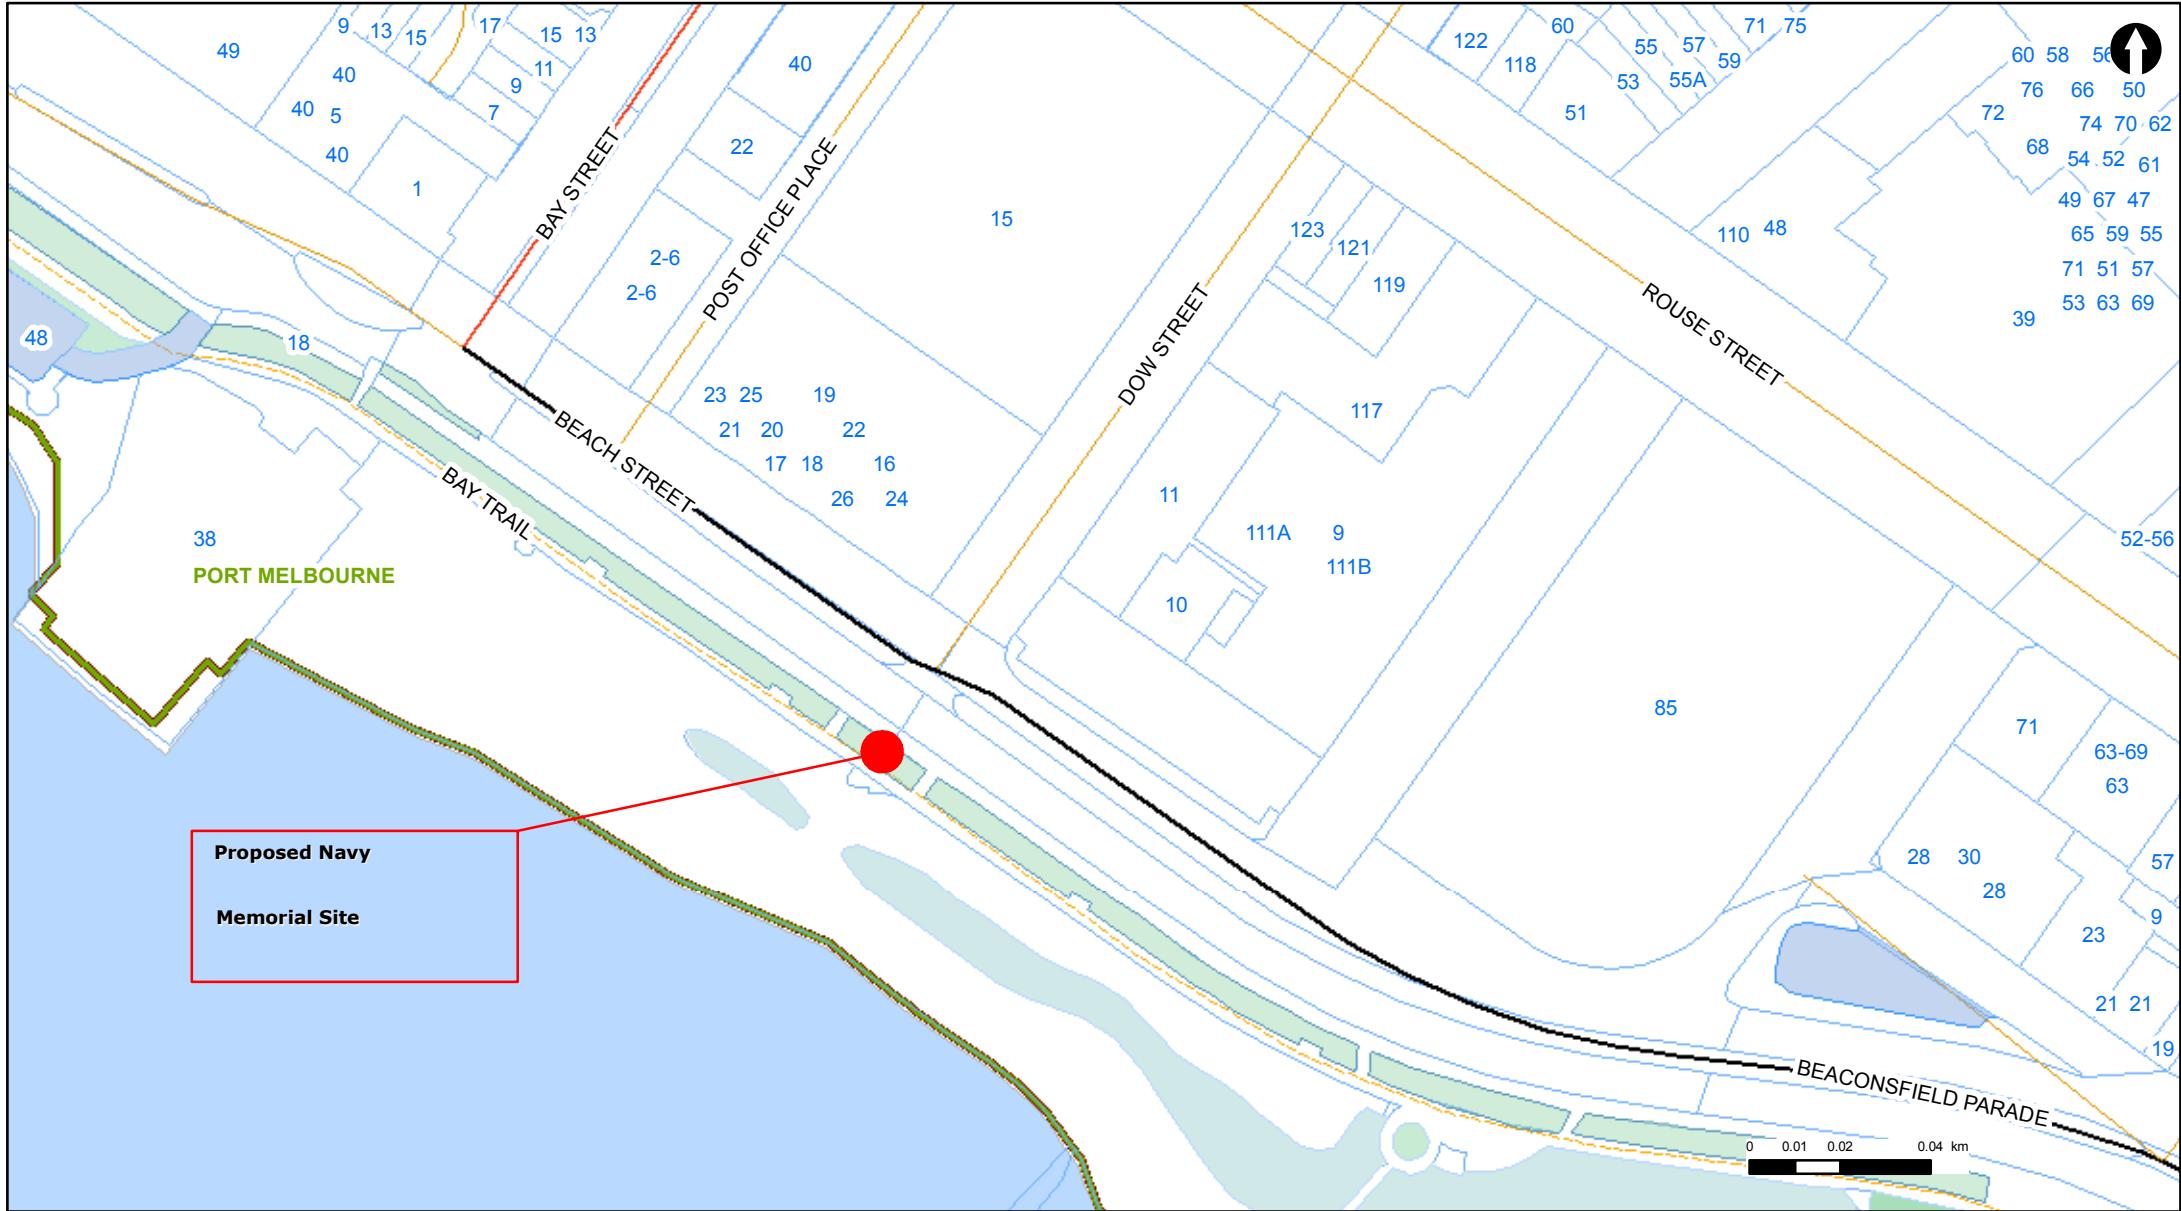

Proposed Memorial Site

**Proposed Navy
Memorial Site**

Scale 1:1,669 at A4

User: P Morison

Date: 2/07/2009

COPYRIGHT © 2009
The State of Victoria and the City of Port Phillip does not warrant the accuracy and completeness of information on this map. The State of Victoria and the City of Port Phillip shall not bear any responsibility or liability for errors or omissions in the information. Reproduction of the plan is only with permission from the City of Port Phillip.