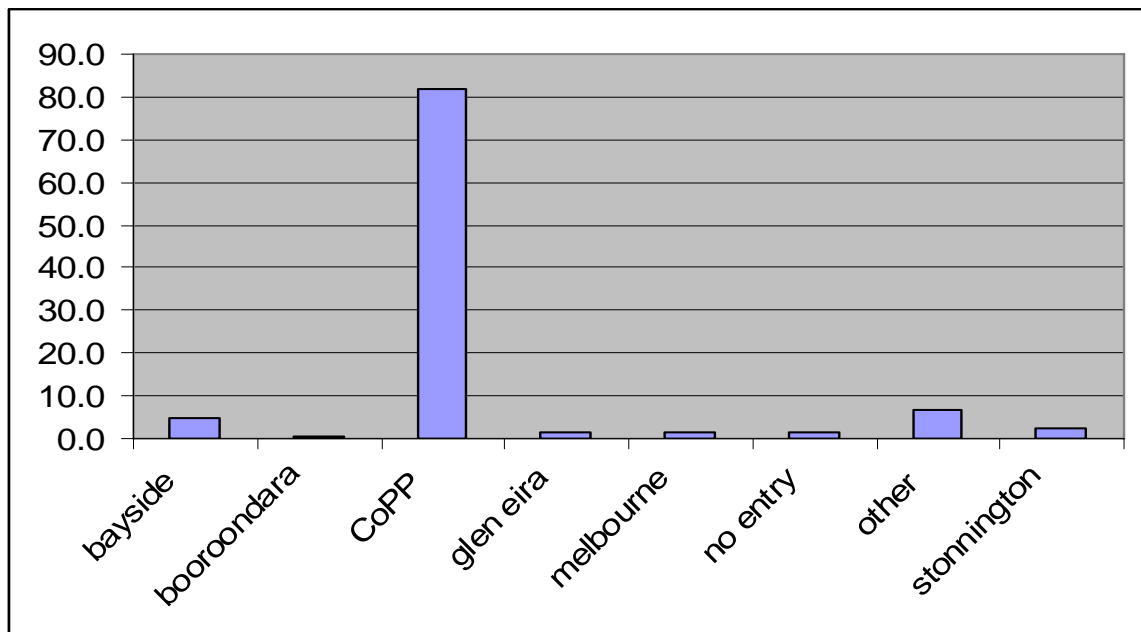

The locations were: Catani Gardens/West Beach,
 Garden City Reserve
 Elwood Beach
 St Kilda Botanical Gardens
 Gasworks Park
 Alma Park

QUESTIONS/RESULTS

1. Postcode

Figure 1: Proportion (%) Use of CoPP Off Leash Parks/Beaches by Residents/Non Residents

2. Do you live with a dog or walk a dog regularly?

142 non dog owners - 22% of feedback

481 dog owners - 76% of feedback

3. Do you visit off leash parks in Port Phillip – if, so which ones?

All beaches and parks were mentioned in the feedback.