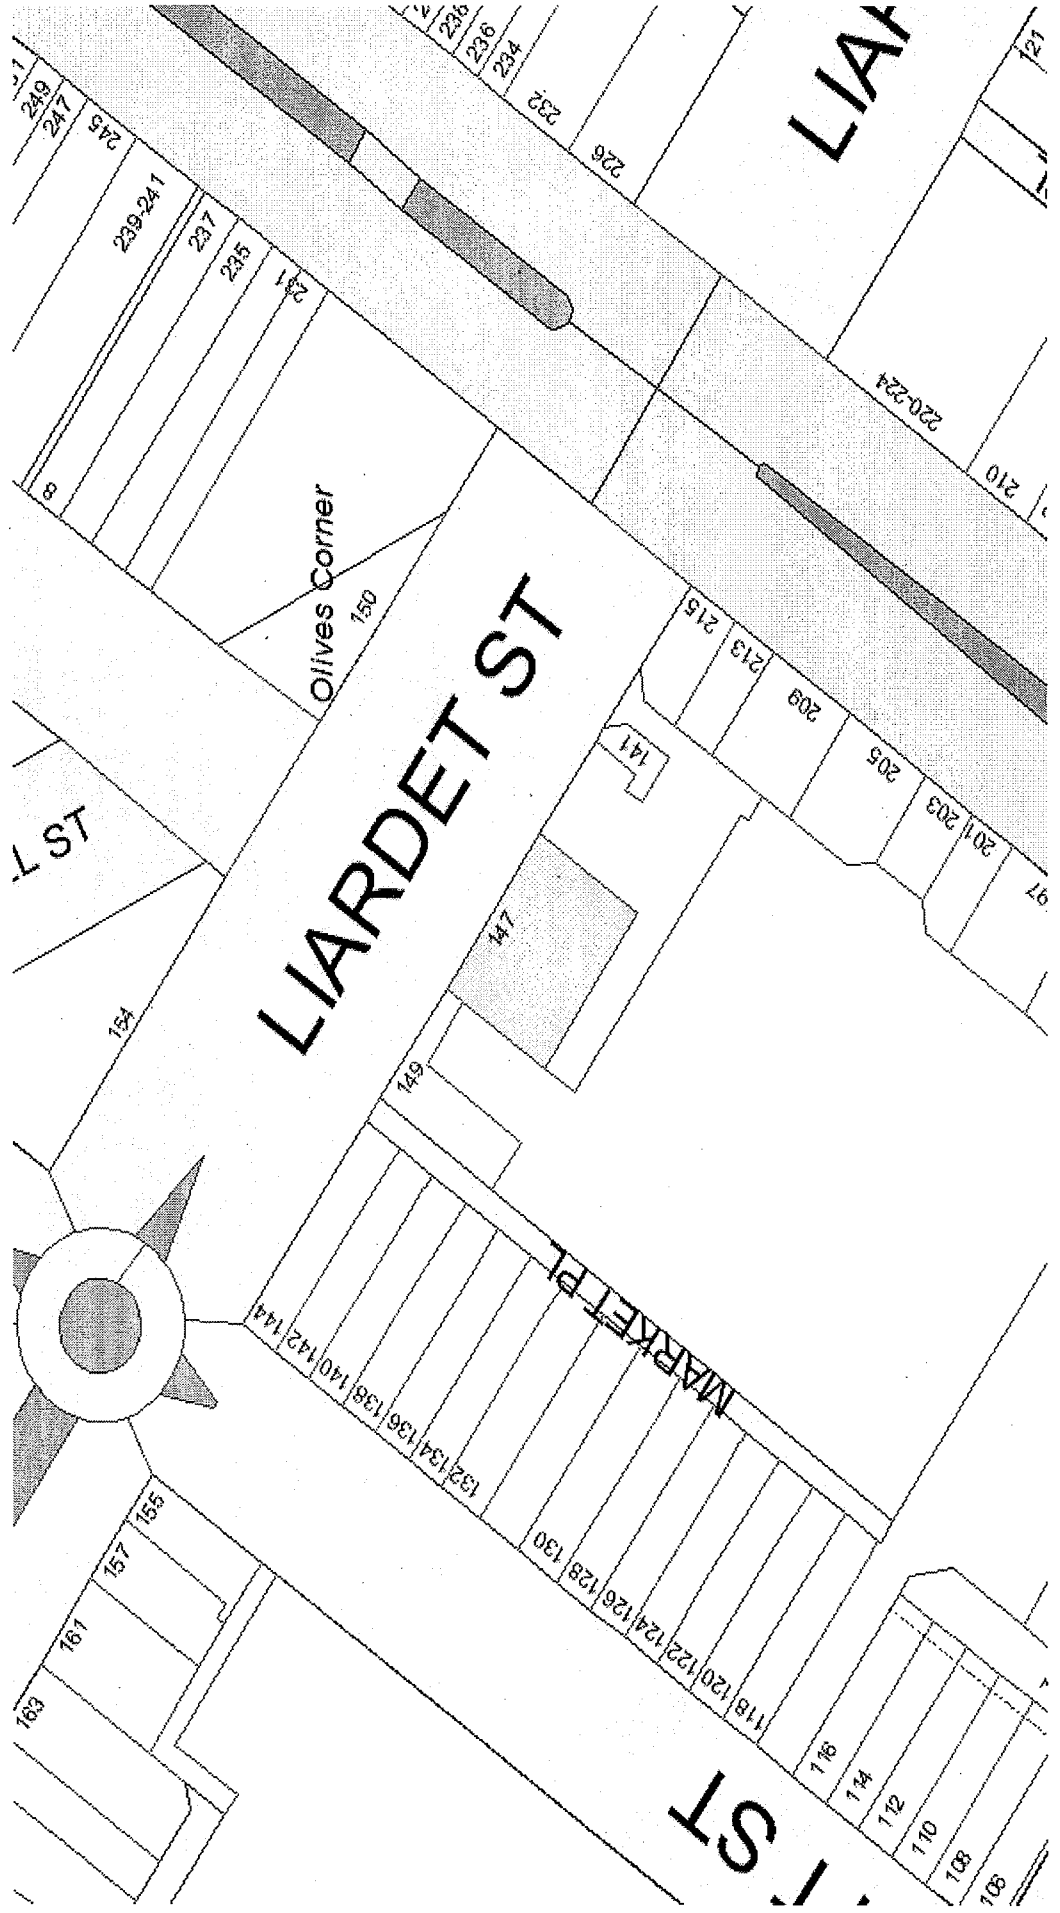

ATTACHMENT 1 – LOCATION PLAN, 147A LIARDET STREET, PORT MELBOURNE
(Formerly known as First Floor, 147 Liardet Street, Port Melbourne)

MULTI PURPOSE ROOM

RAMP

OFFICE / STORAGE

ENTRY / RECEPTION

ATTACHMENT 2 – FLOOR PLAN, 147A LIARDET STREET