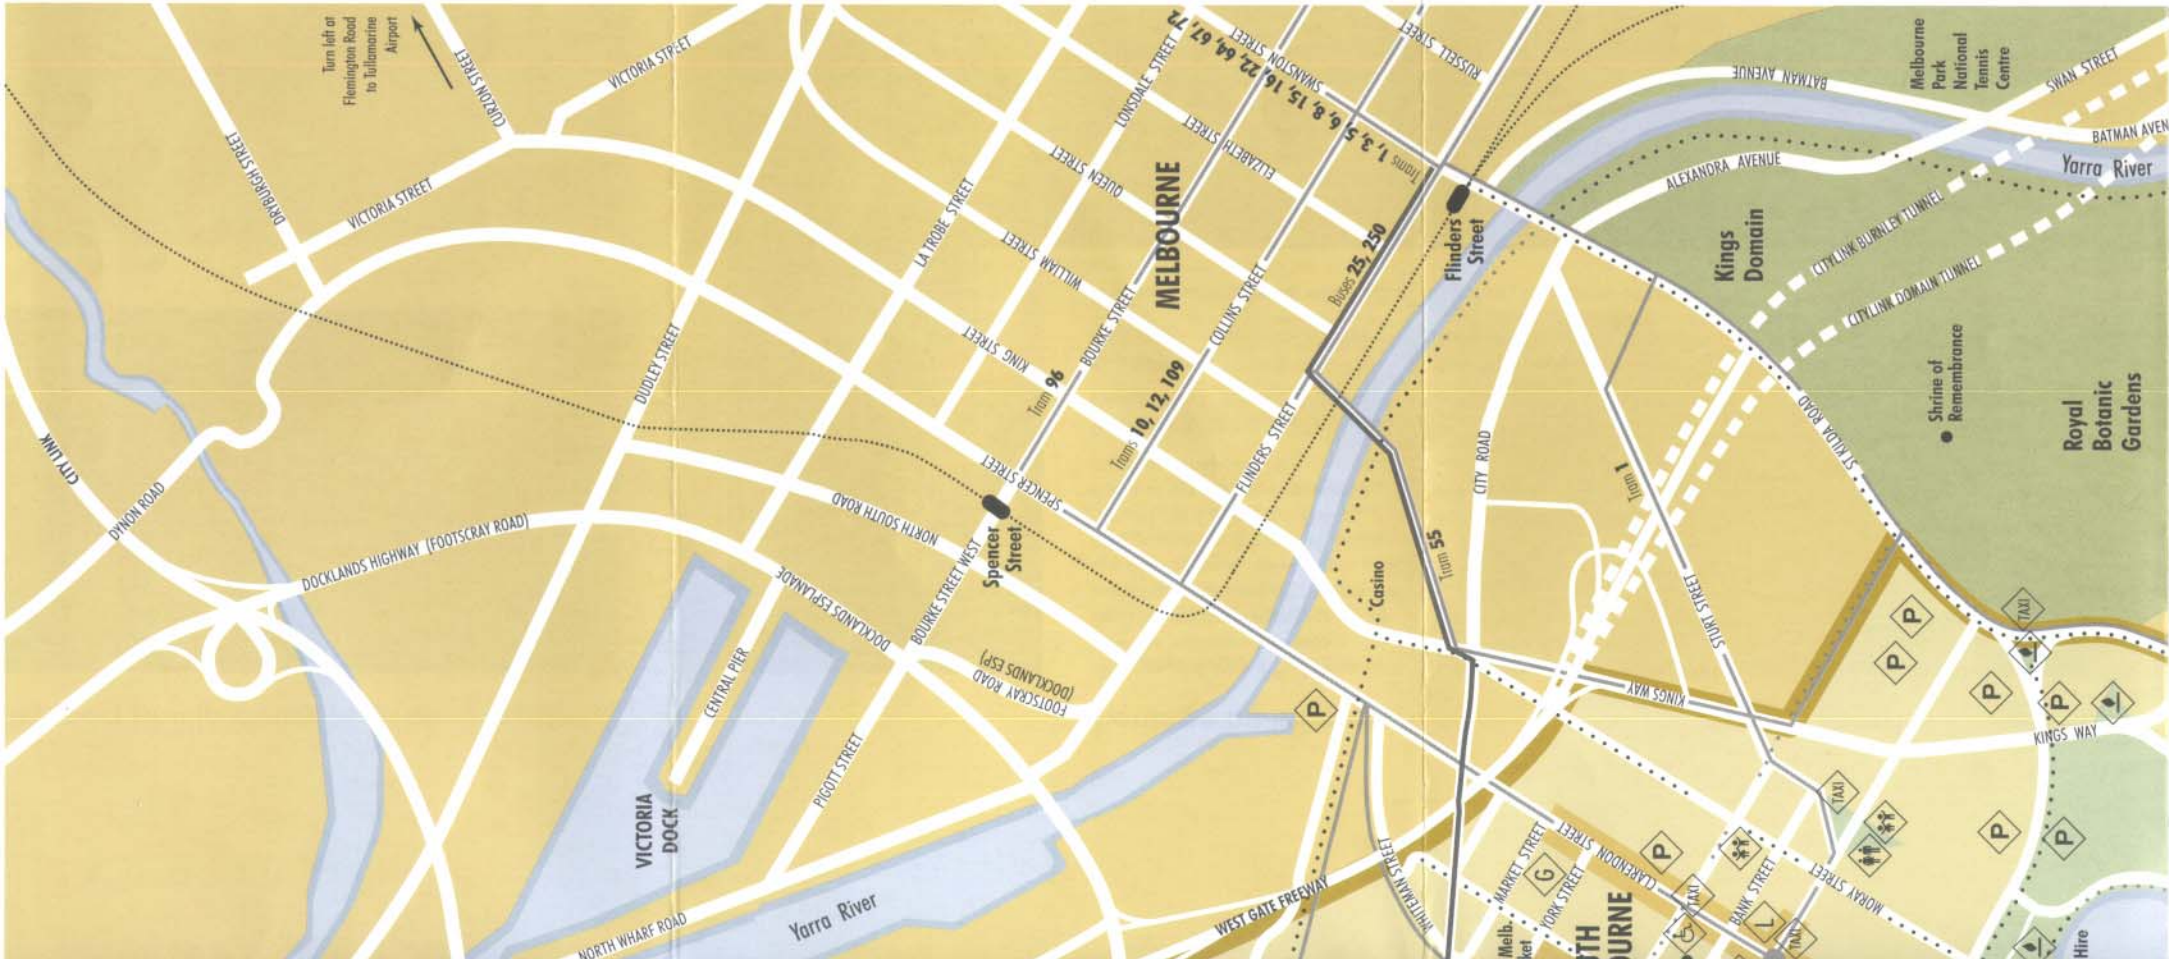

# CITY OF PORT PHILLIP

INCLUDING ARTS, HERITAGE AND CULTURE

-  Light Rail/Tram Route; Major Stop
-  Bus; Major Stop

Bike path continues over Yarra River to Williamstown and Scienceworks via punt.

West Gate Park