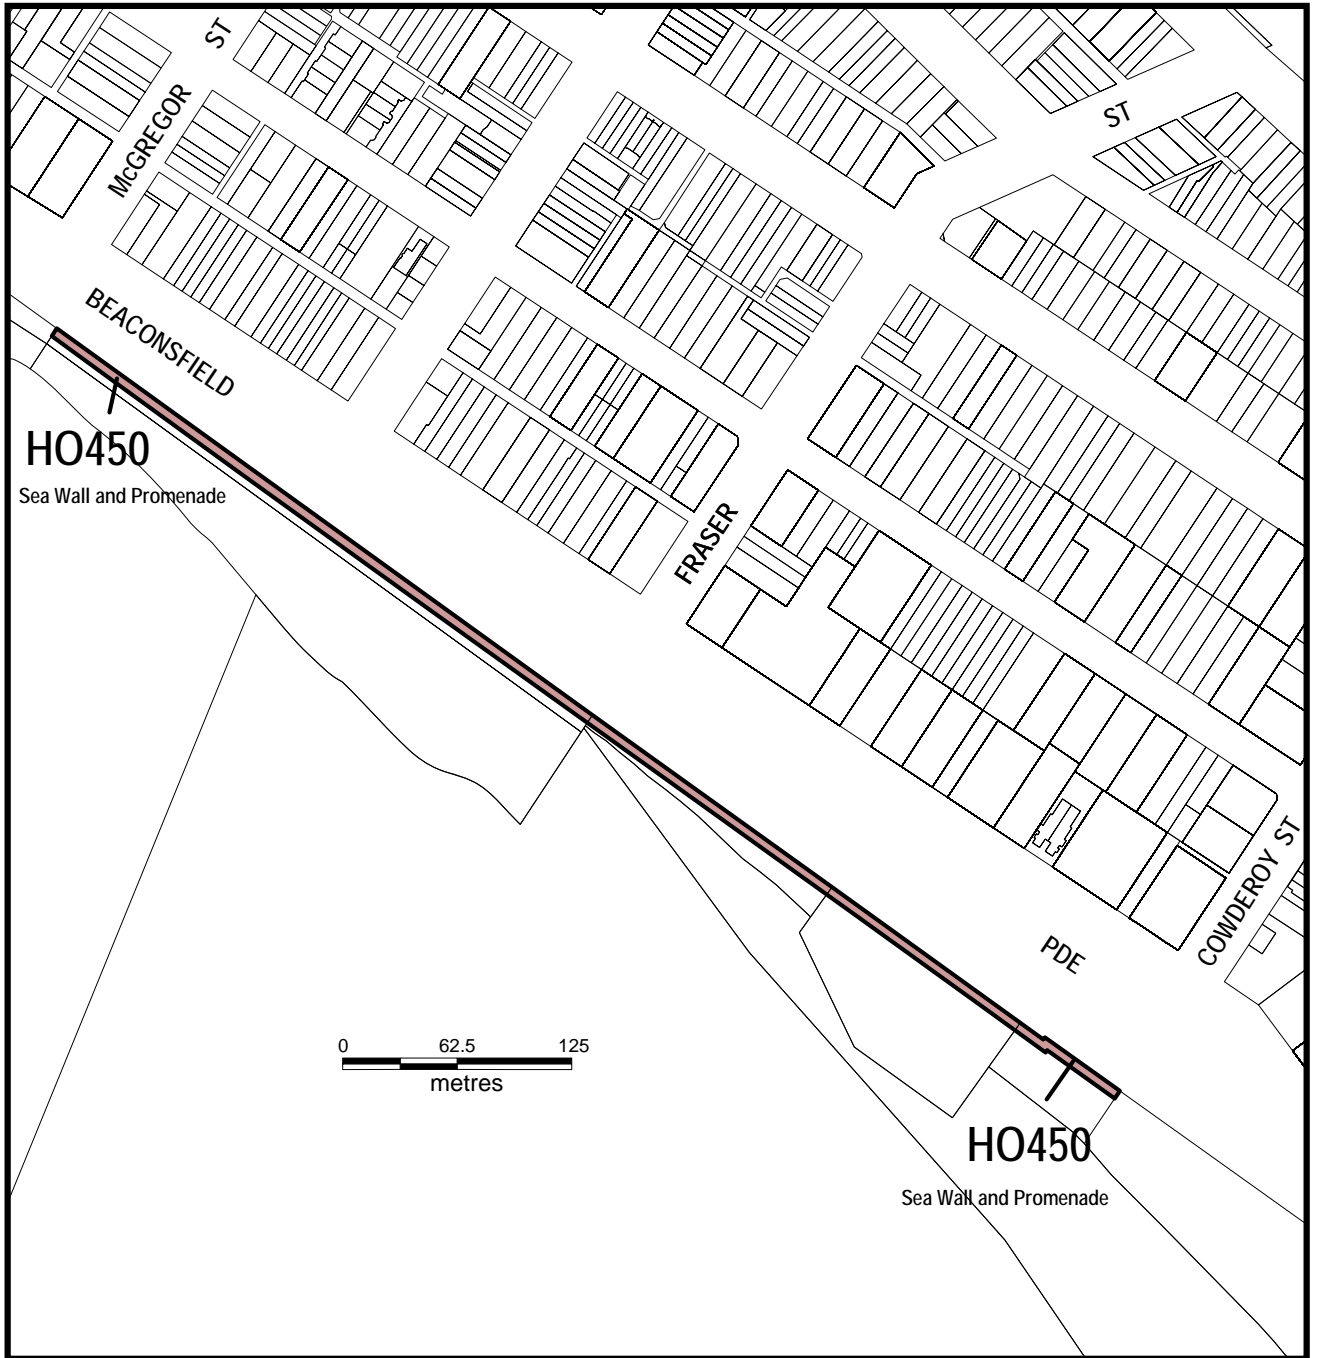

PORT PHILLIP PLANNING SCHEME LOCAL PROVISION

Part of Planning Scheme Maps 5HO & 6HO

LEGEND

 HO450 HERITAGE OVERLAY (HO450)

AMENDMENT C70