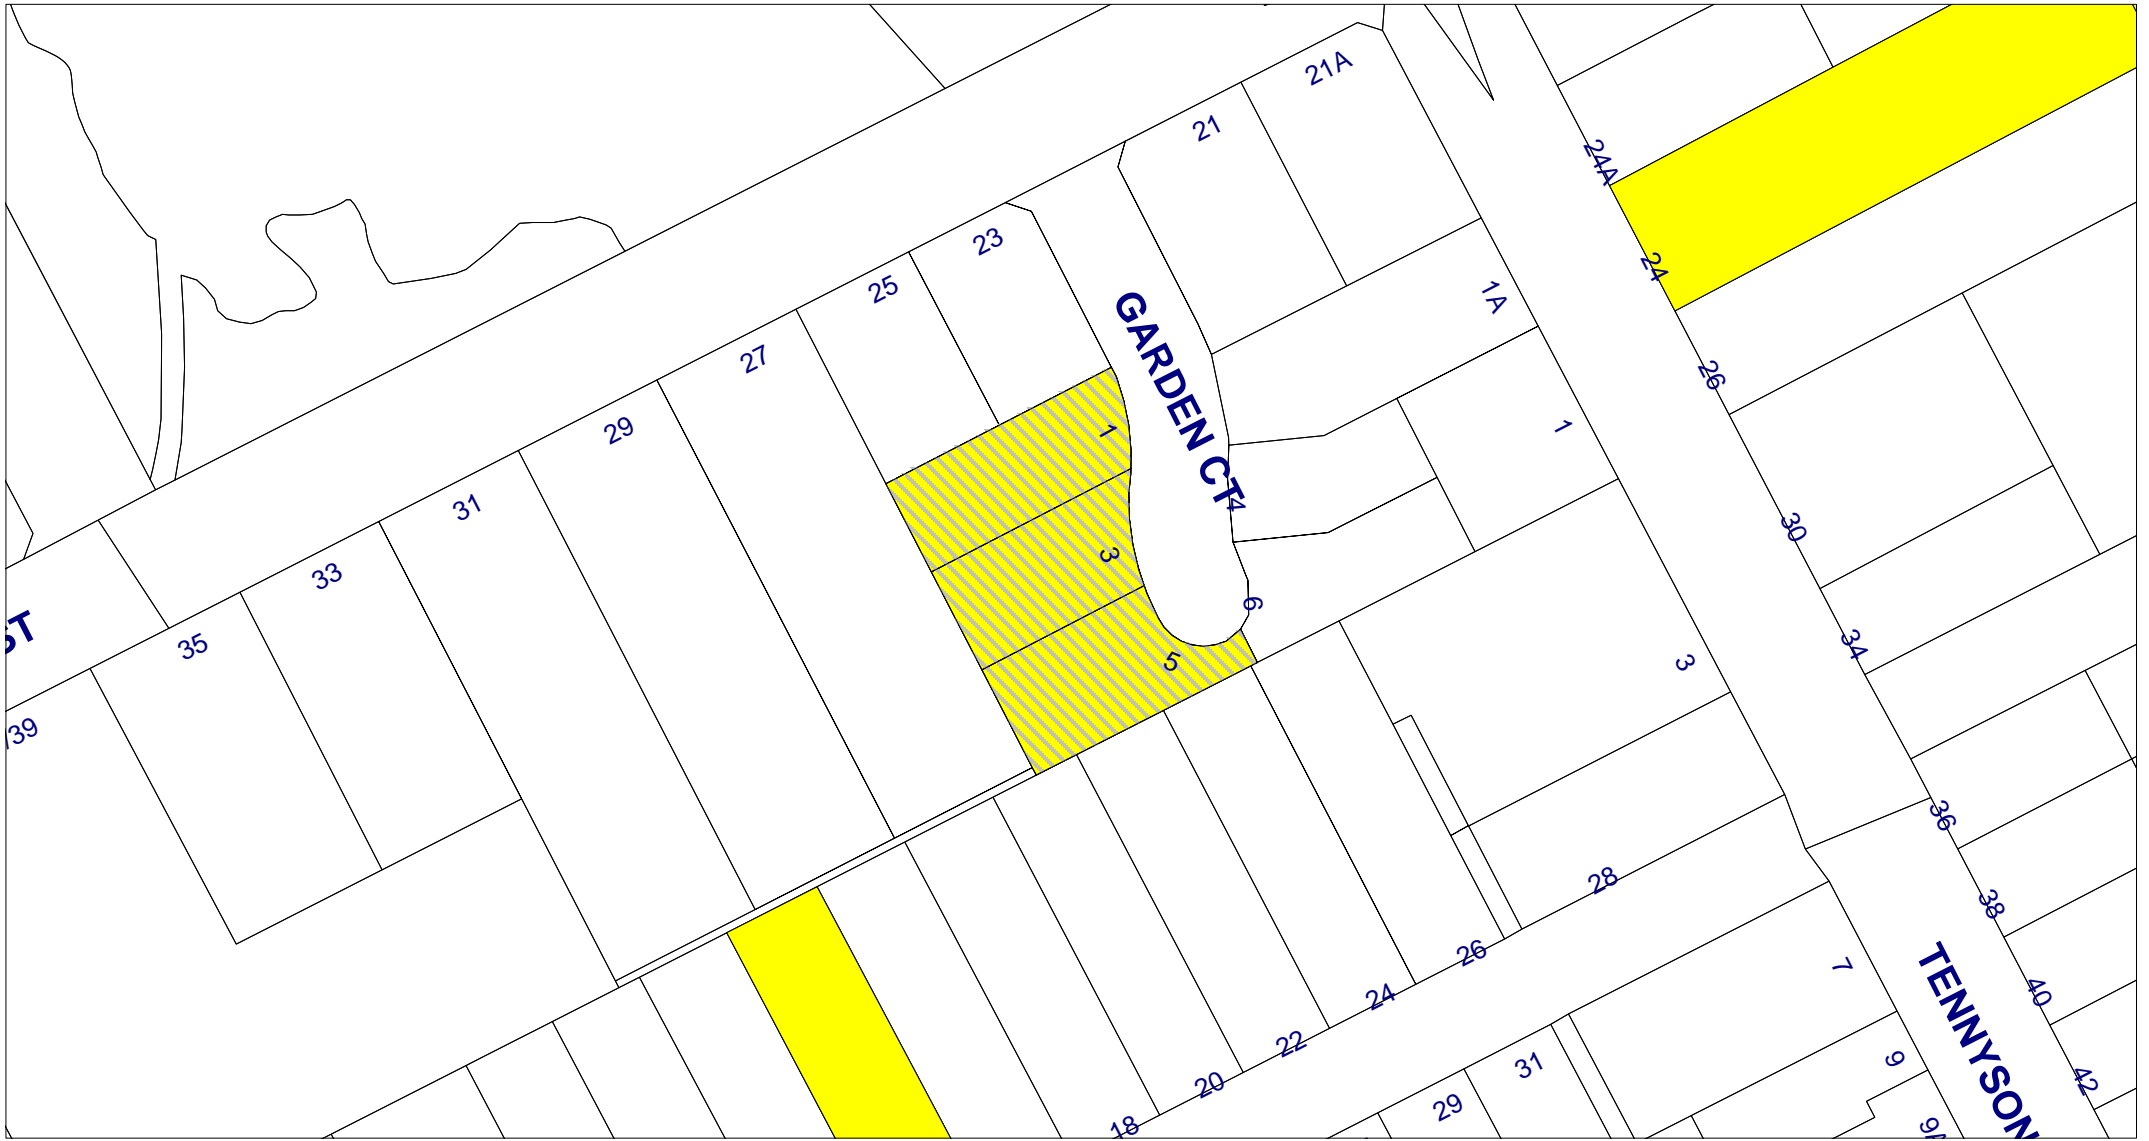

Amendment C70
Extract from City of Port Phillip Neighborhood Character Map

28/08/2008
 Coloured from information provided by City
 of Port Phillip, ABS and Vicmap.
 The City of Port Phillip does not guarantee
 the accuracy or completeness of the
 information.

Neighborhood Character Map	
Current	Proposed
■ Contributory Place	■ Contributory Place
■ Non-Contributory Place	■ Non-Contributory Place

Amendment C74

Extract from Heritage Policy Map

28/08/2008

Collated from information provided by City of Port Phillip, ABS and Vicmap. The City of Port Phillip does not guarantee the accuracy or completeness of the information.