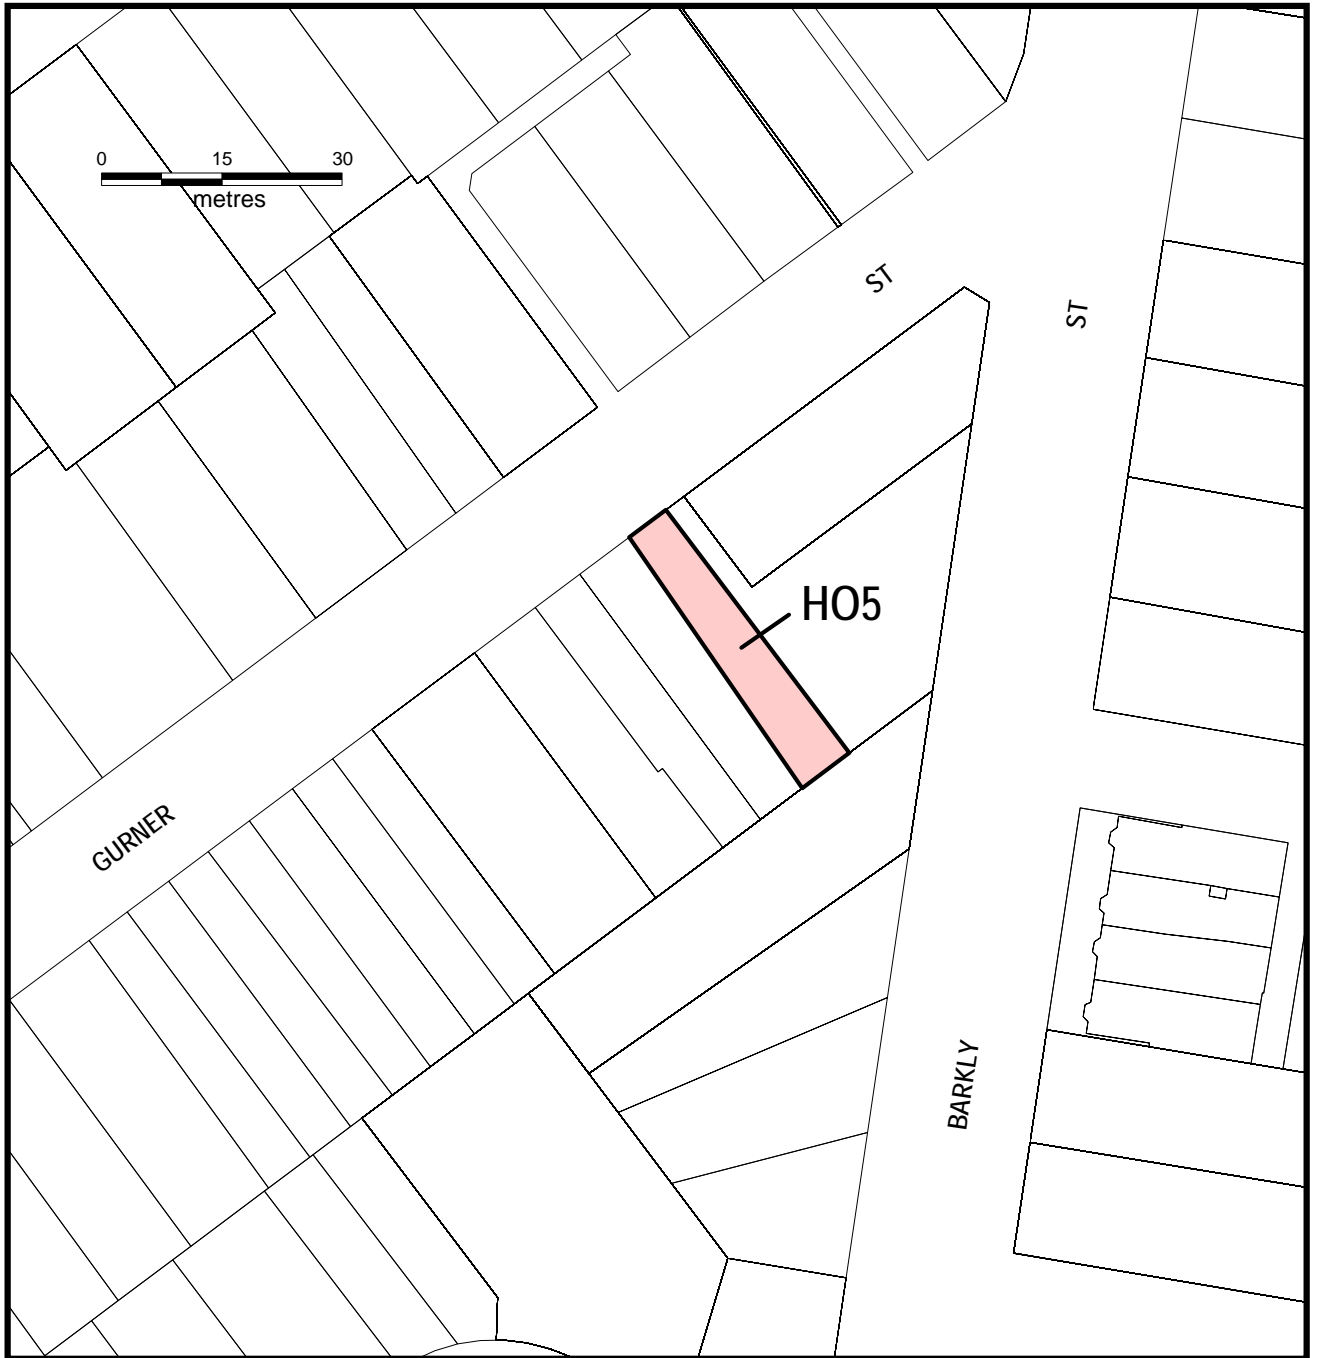

PORT PHILLIP PLANNING SCHEME LOCAL PROVISION

Part of Planning Scheme Map 6HO

LEGEND

 H05 HERITAGE PRECINCT (H05)

AMENDMENT C70