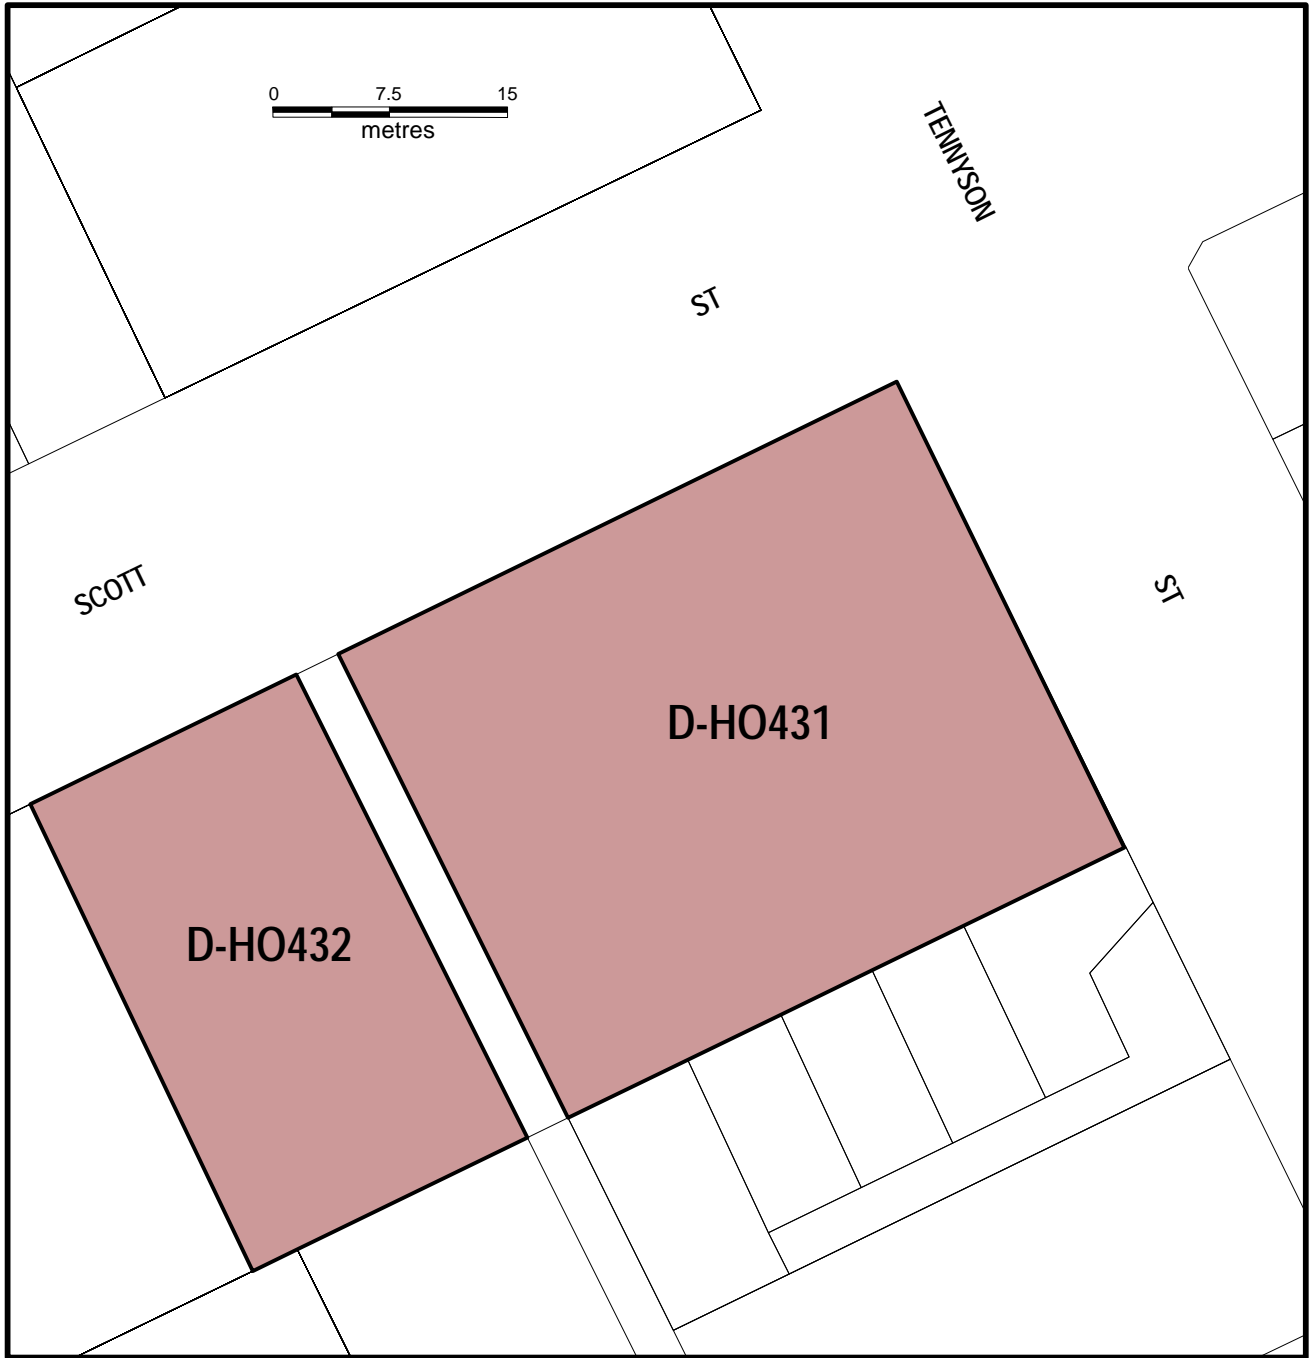

# PORT PHILLIP PLANNING SCHEME LOCAL PROVISION

Part of Planning Scheme Map 9HO

## LEGEND

 D-HO AREA TO BE DELETED FROM A HERITAGE OVERLAY