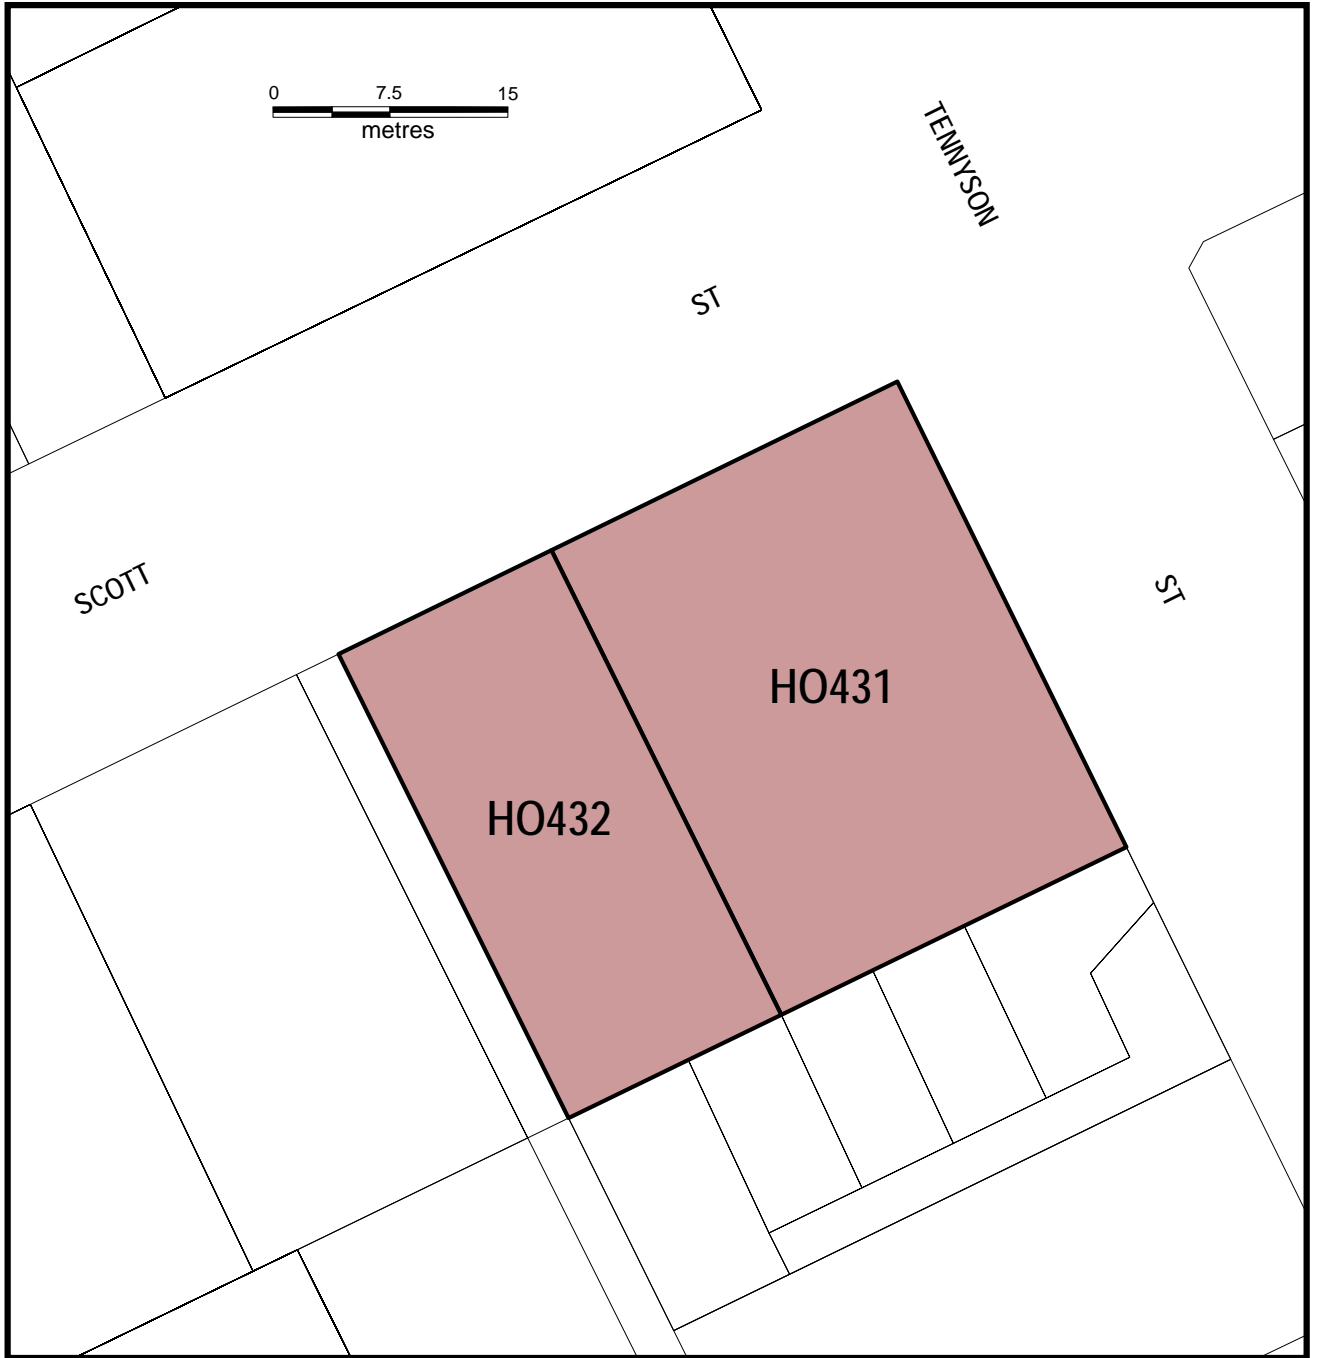

PORT PHILLIP PLANNING SCHEME LOCAL PROVISION

Part of Planning Scheme Map 9HO

LEGEND

 HO HERITAGE OVERLAY

AMENDMENT C70