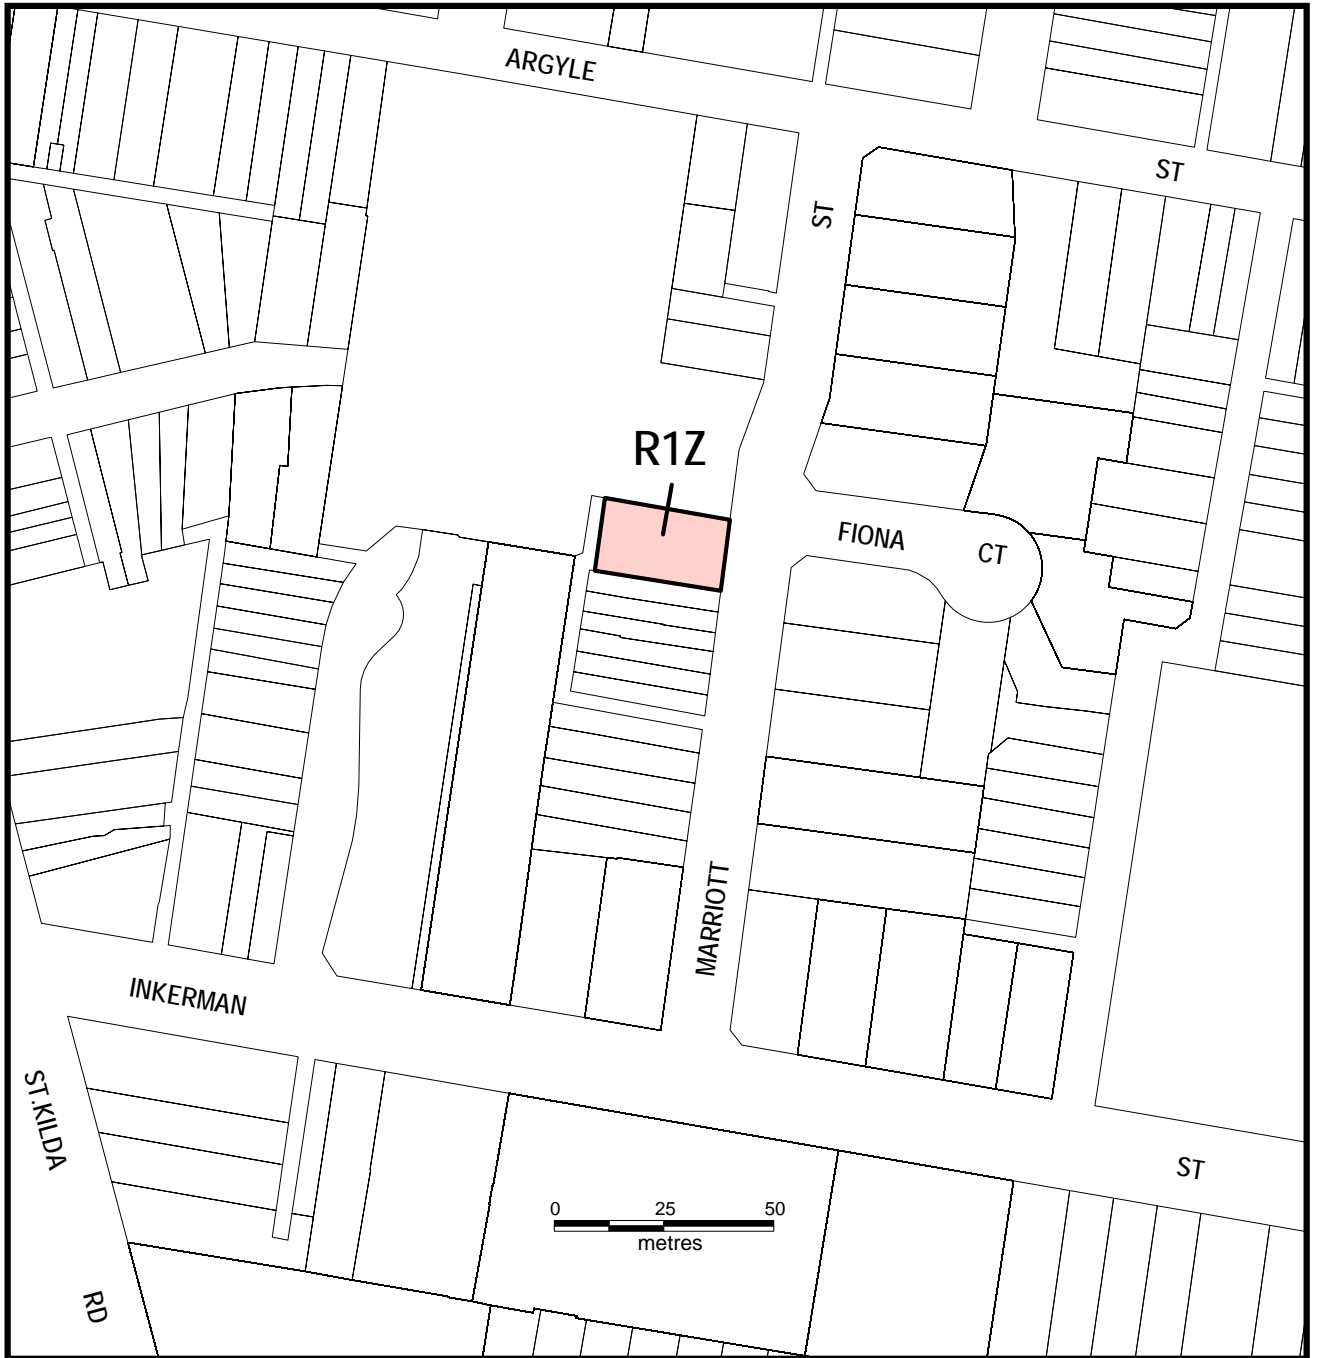

PORT PHILLIP PLANNING SCHEME LOCAL PROVISION

Part of Planning Scheme Map 6

LEGEND

 R1Z RESIDENTIAL 1 ZONE

AMENDMENT C70