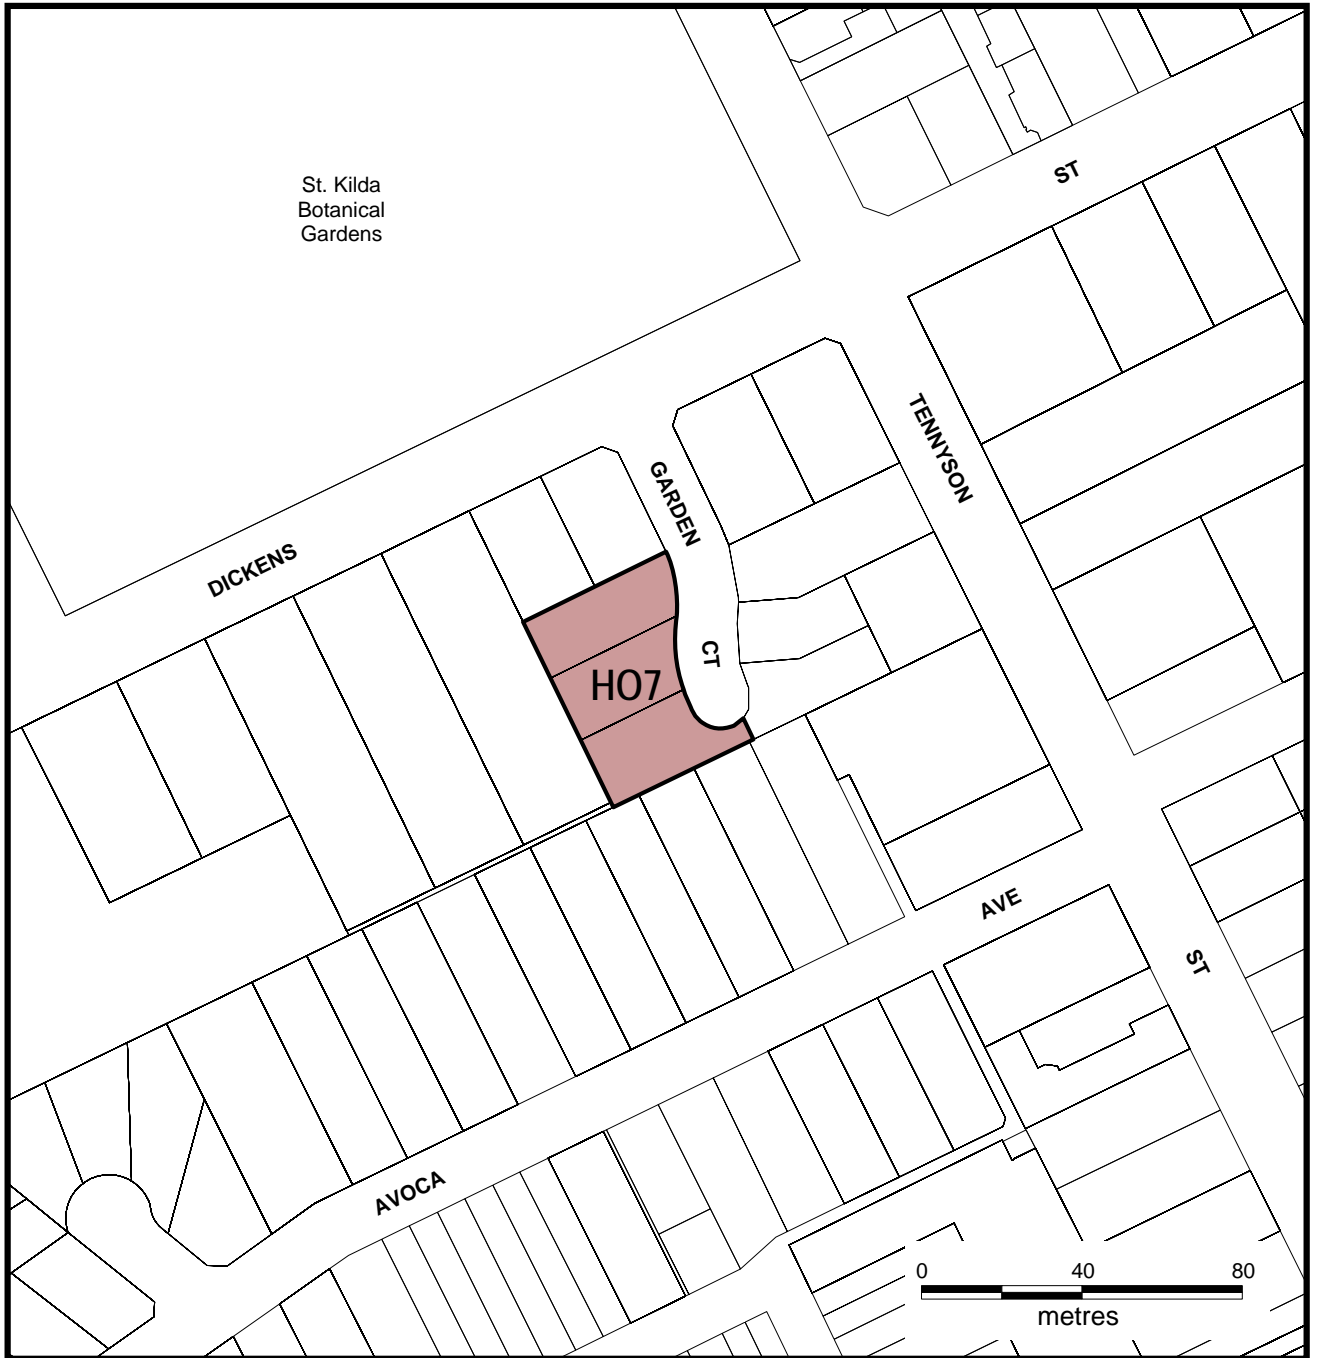

PORT PHILLIP PLANNING SCHEME LOCAL PROVISION

Part of Planning Scheme Map 8HO

LEGEND

 H07 HERITAGE OVERLAY (H07)

AMENDMENT C70