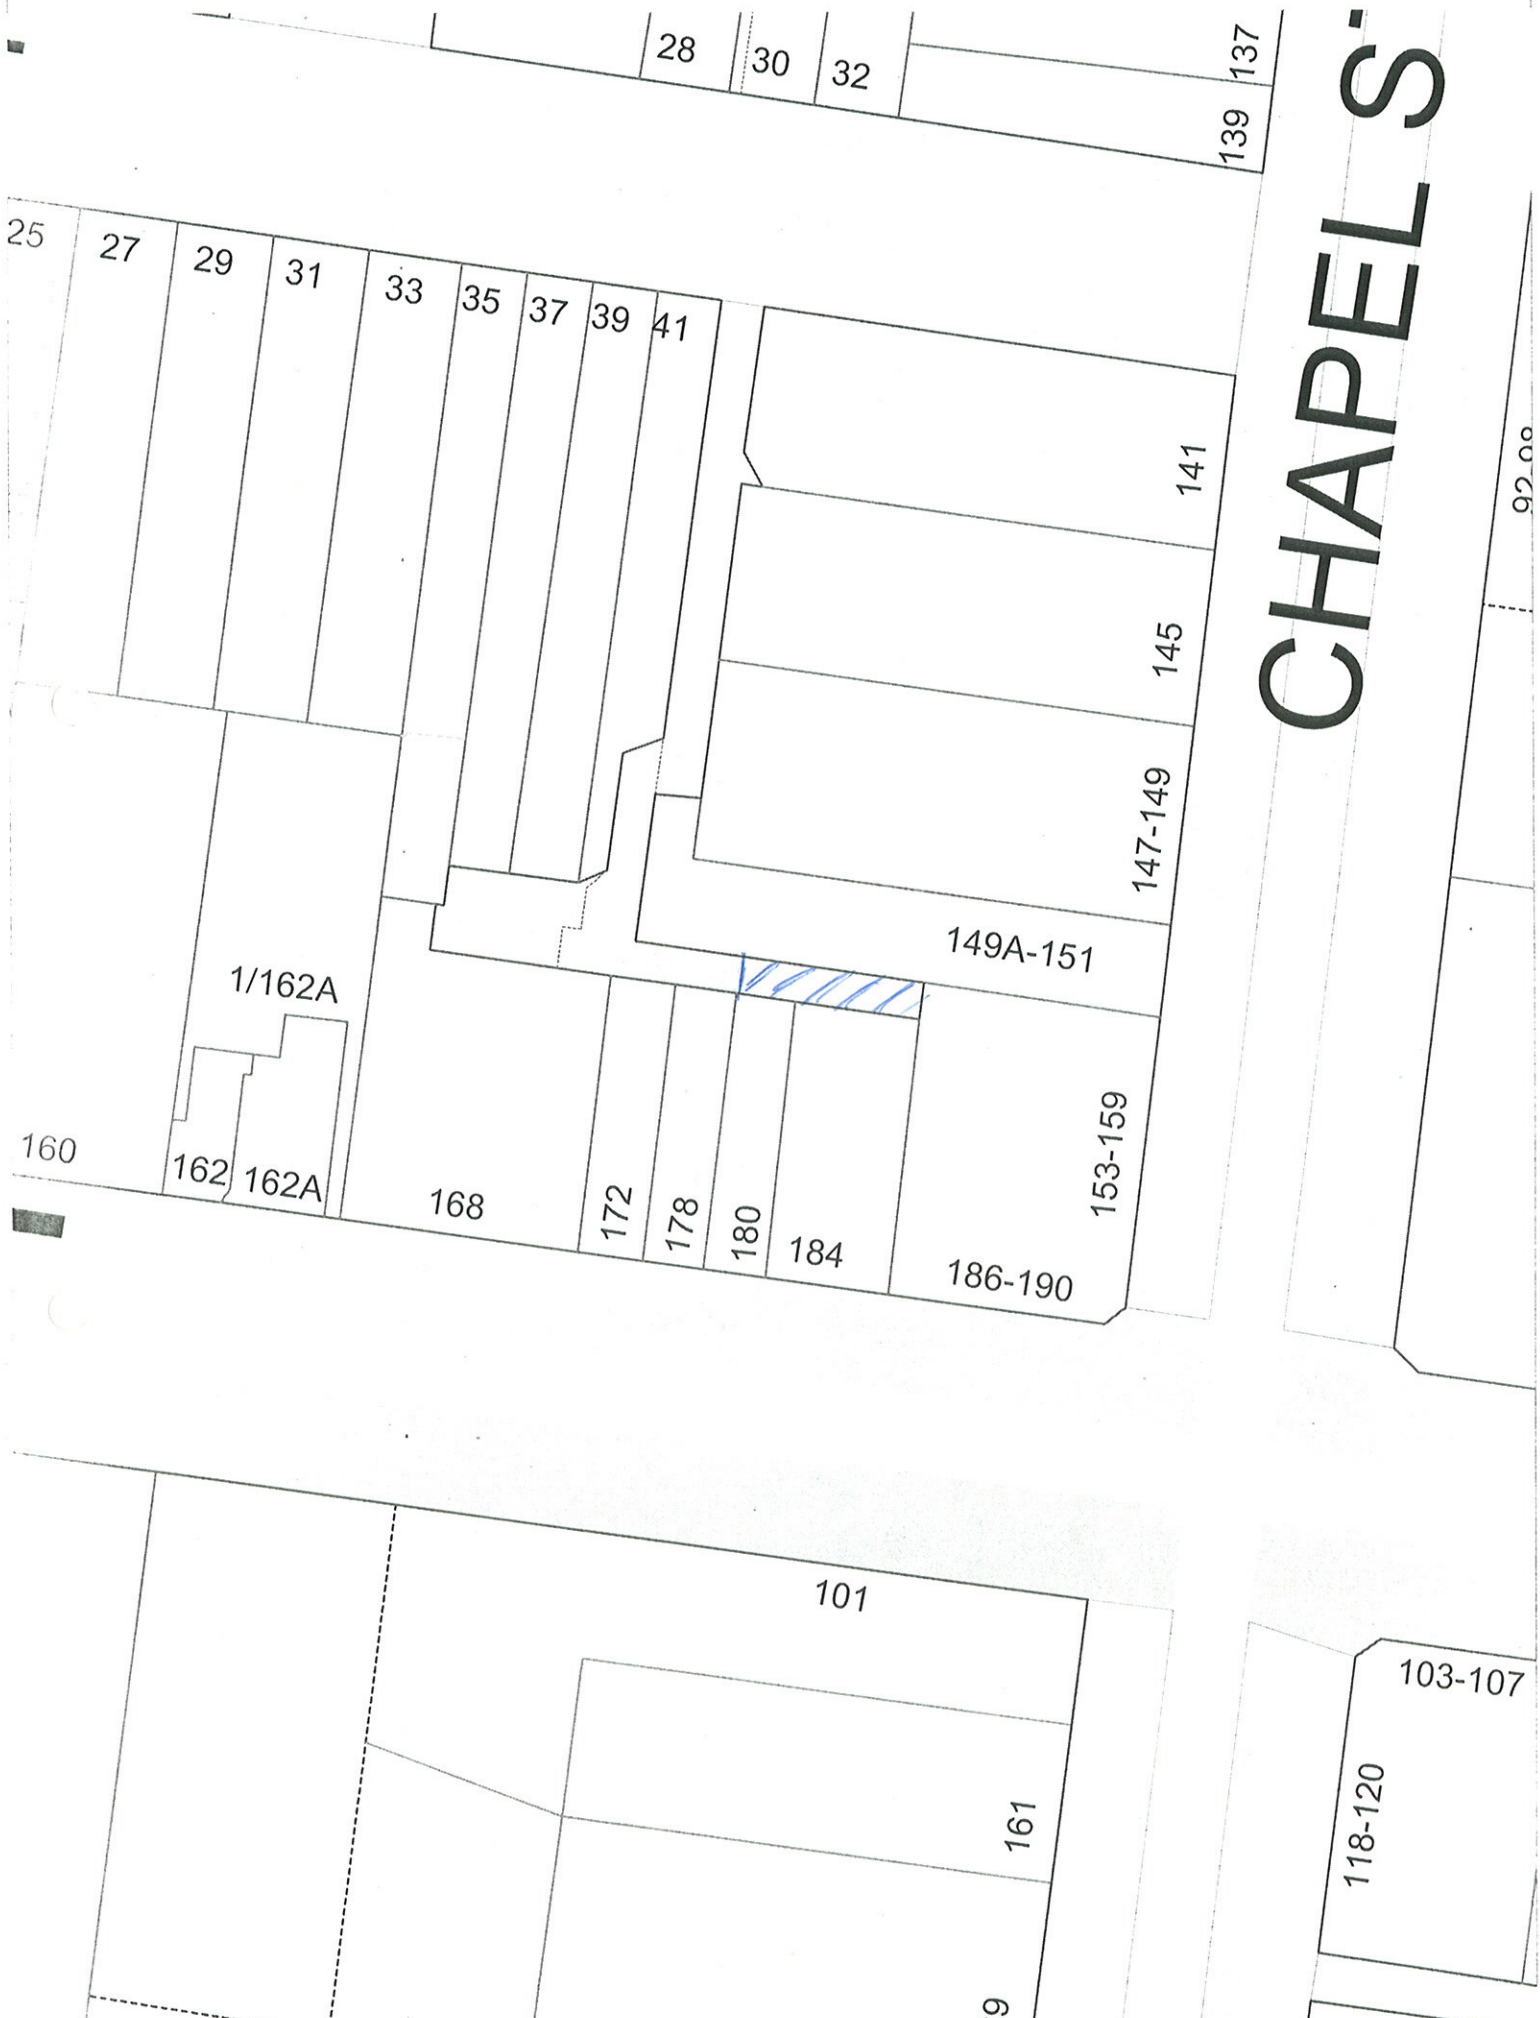

City of Port Phillip

CHAPEL S.

Revov 180 & 184 Canisla St ST Kilda