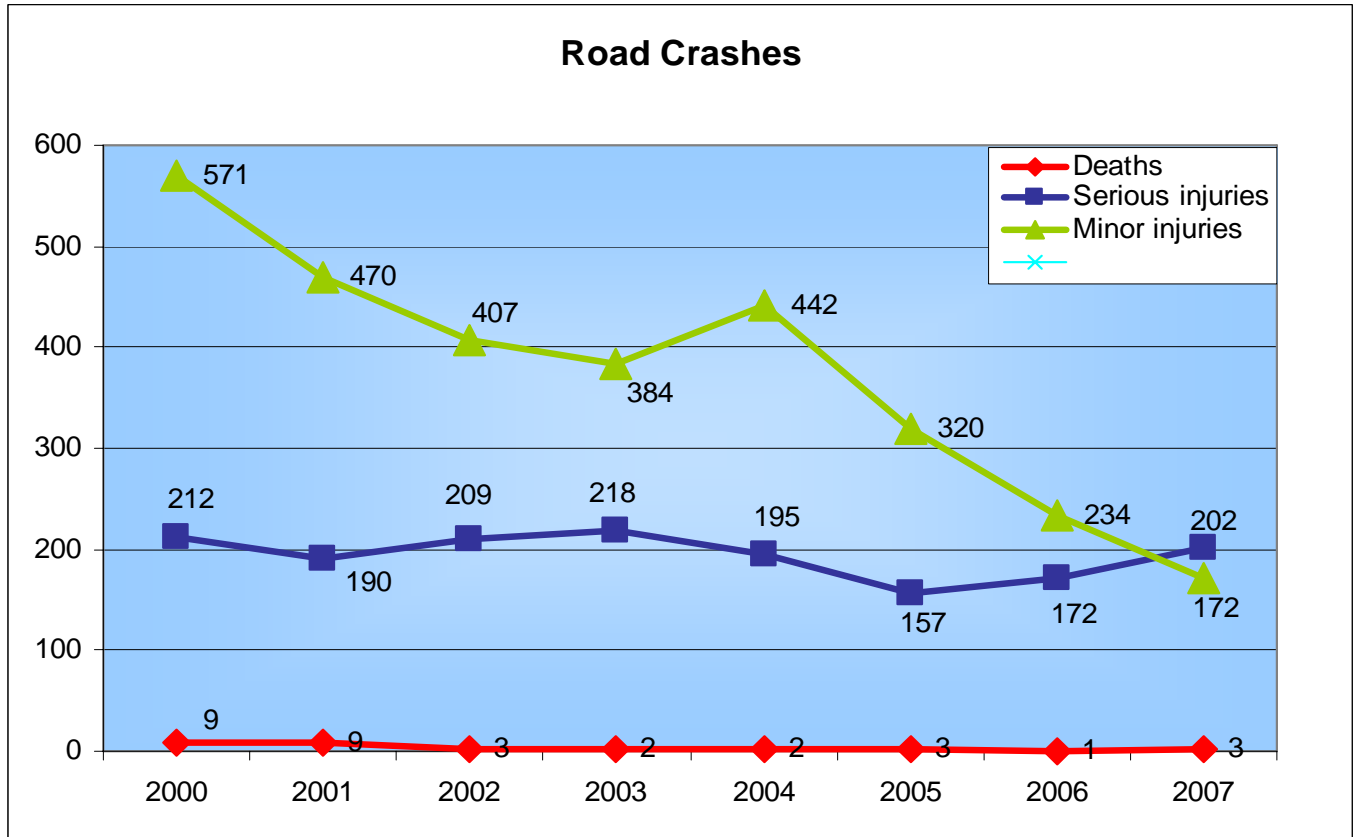

Attachment 2

VICROADS CRASH STATS 2000-2007 CITY OF PORT PHILLIP