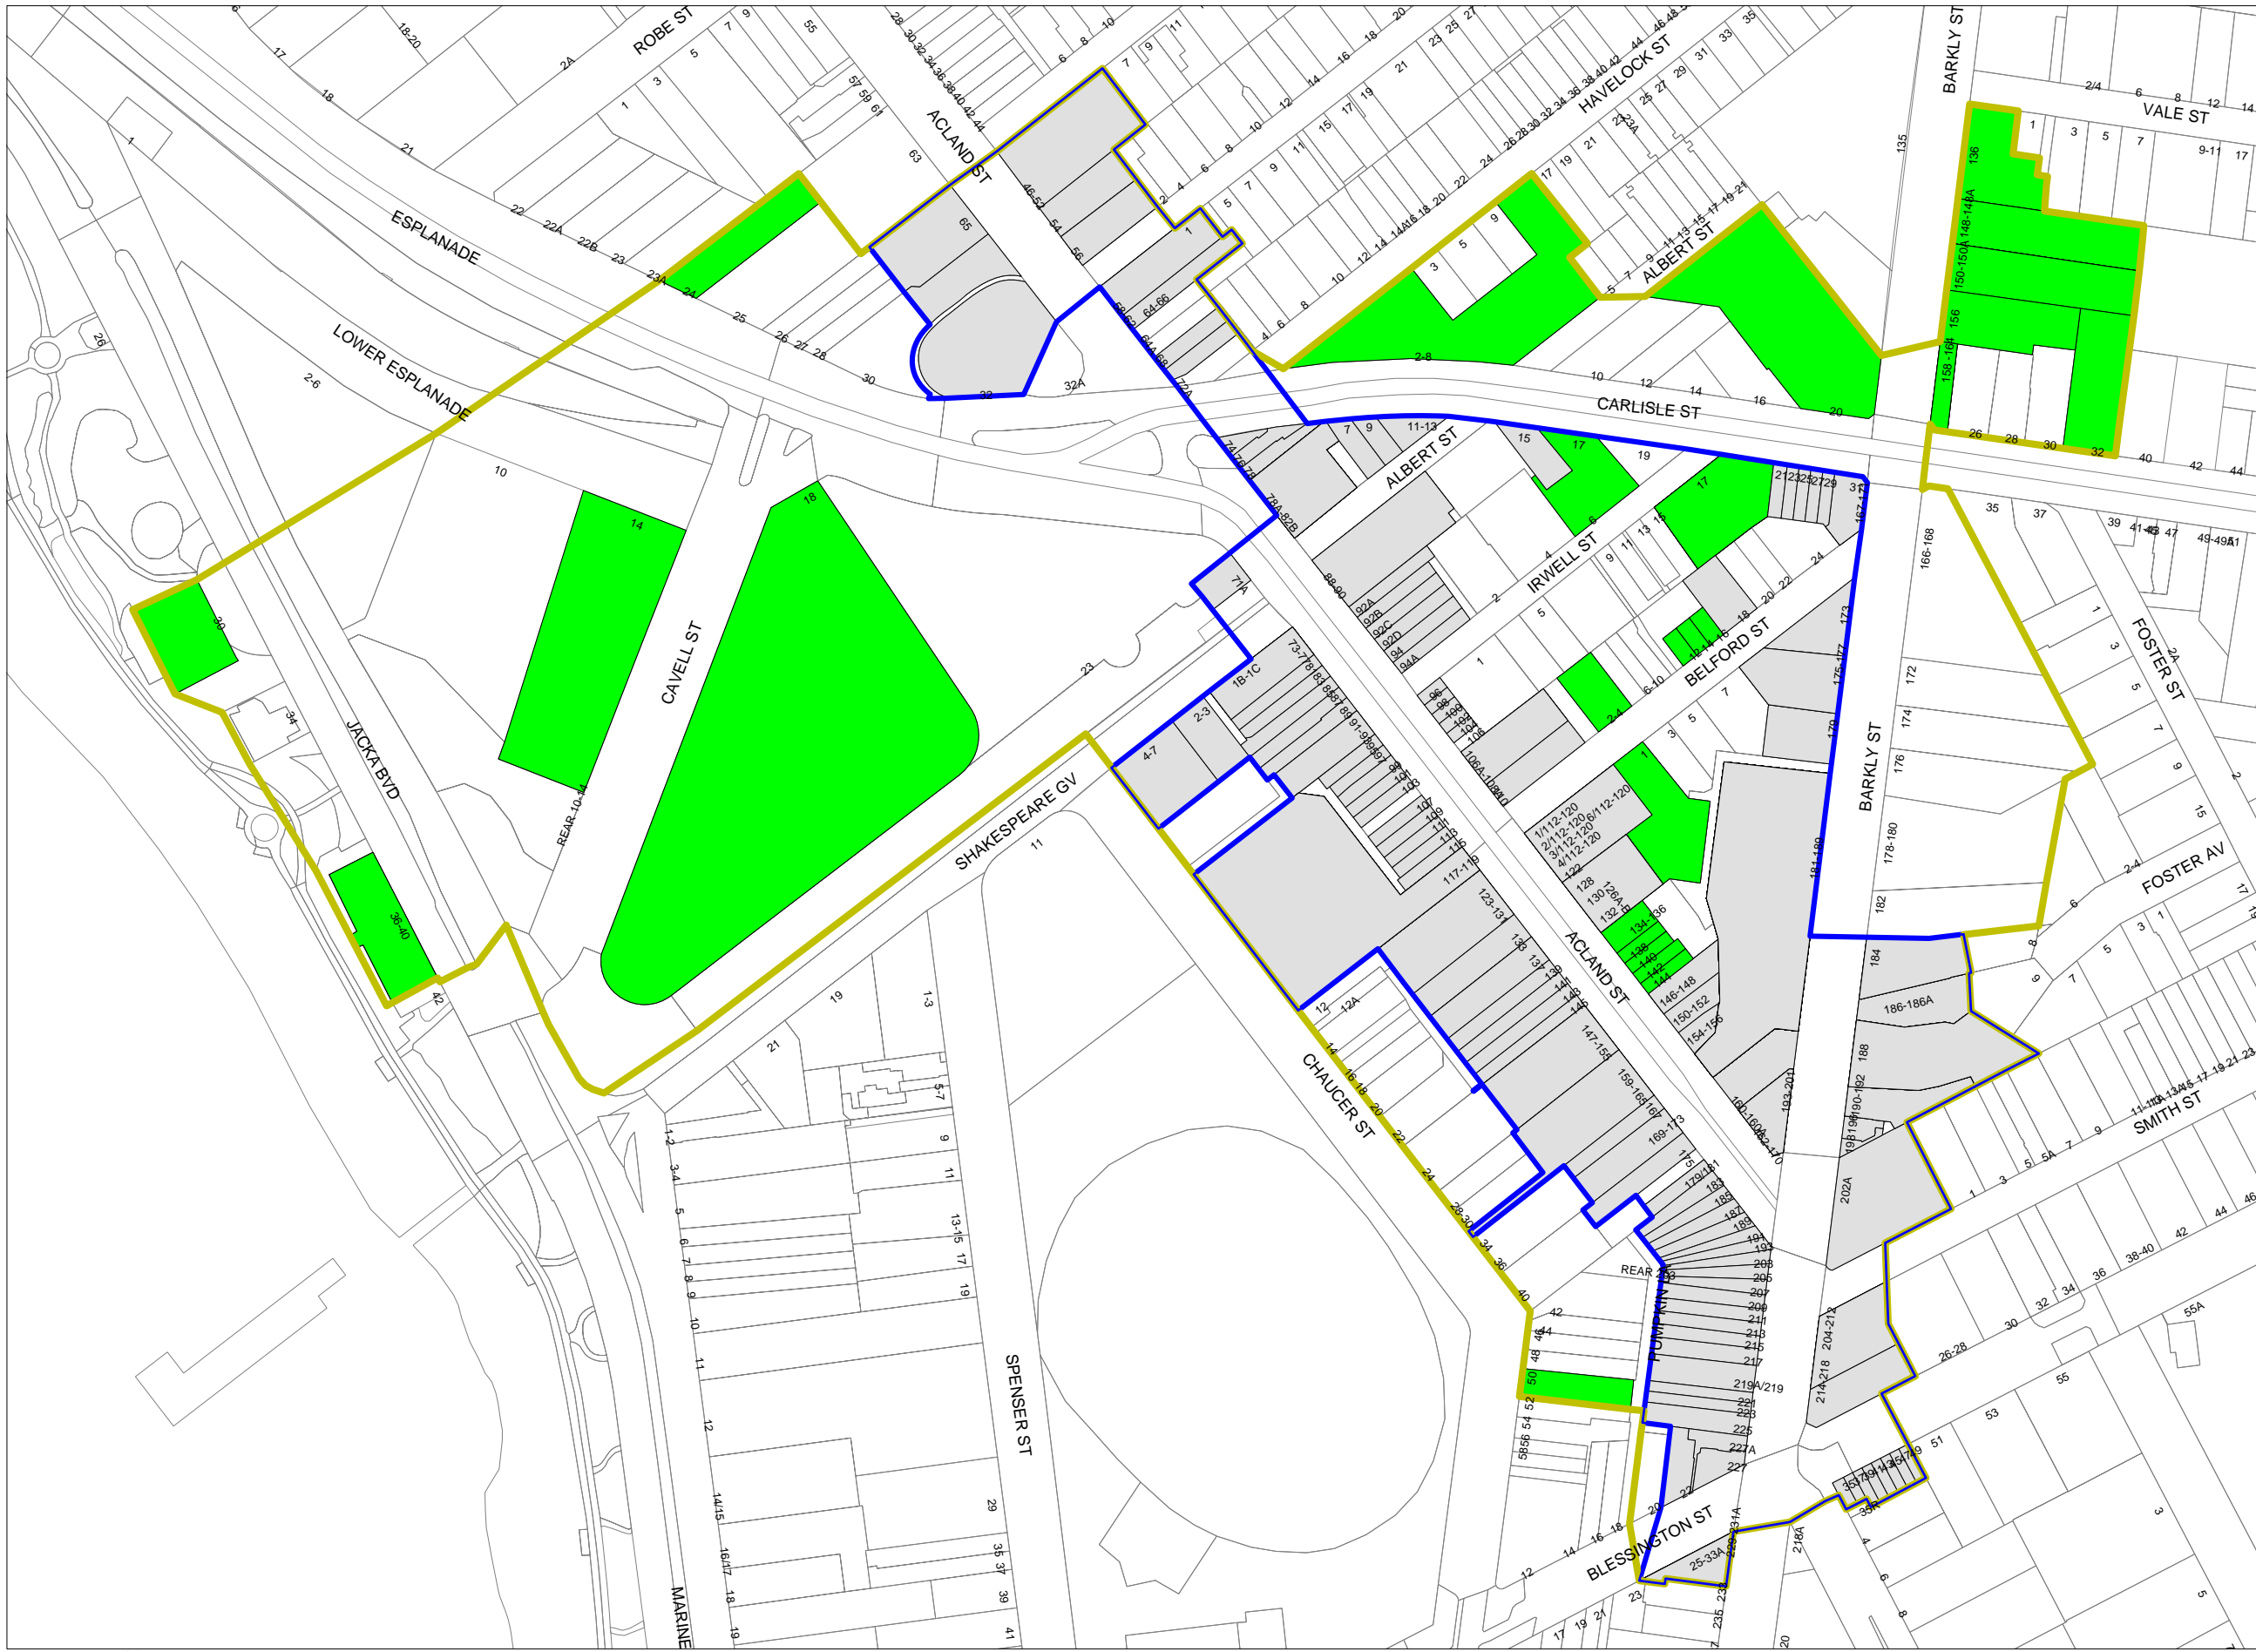

01.01322.9220 3643.003

Property Changes

- Added (34)
- Removed (0)
- No Change (225)

Special Rate Zone

Current Boundary

Proposed Boundary

St Kilda Special Rate Precinct

Proposed Changes