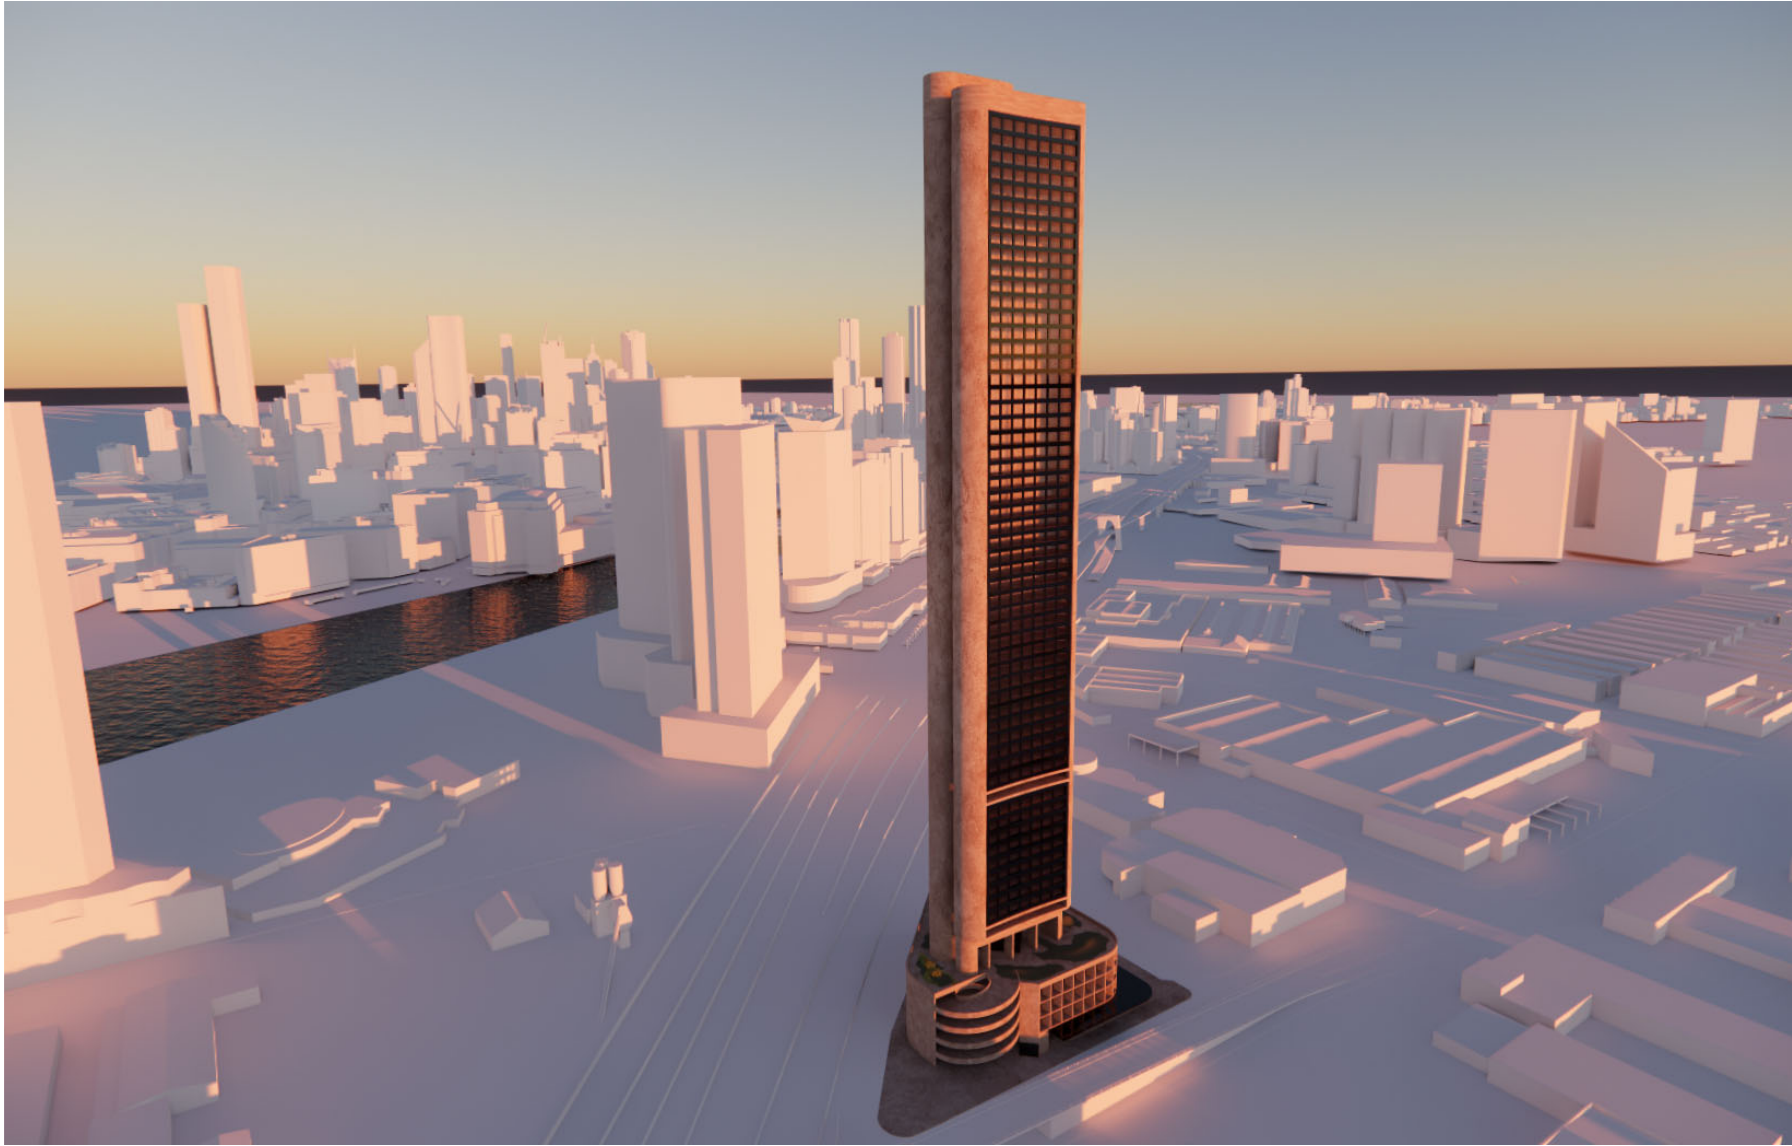

NOT FOR CONSTRUCTION

276 INGLES ST
M1042
PORT MELBOURNE VIC 3207

04/10/2021

1:1
Render 08

R

TP07.08