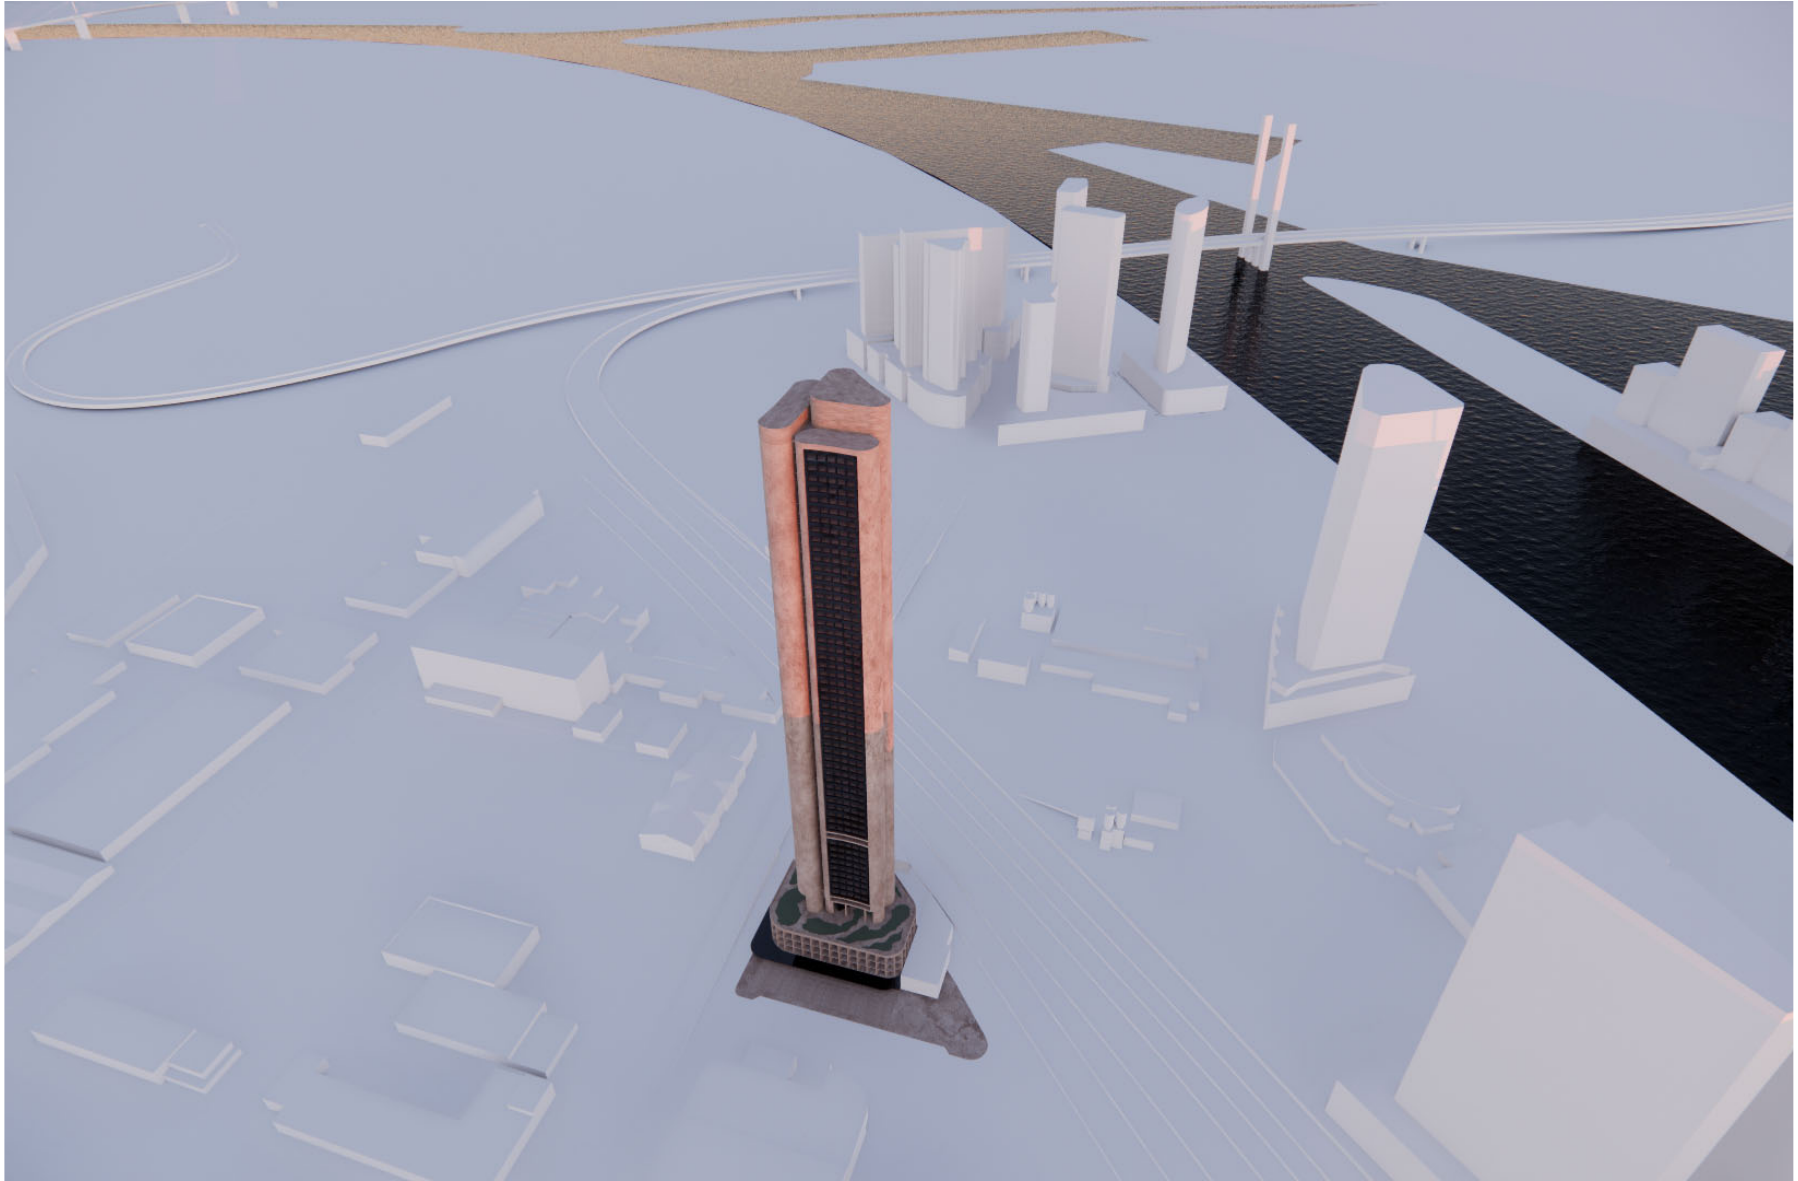

NOT FOR CONSTRUCTION

276 INGLES ST
M1042
PORT MELBOURNE VIC 3207 041020221

1:1
Render 09

R

TP07.09