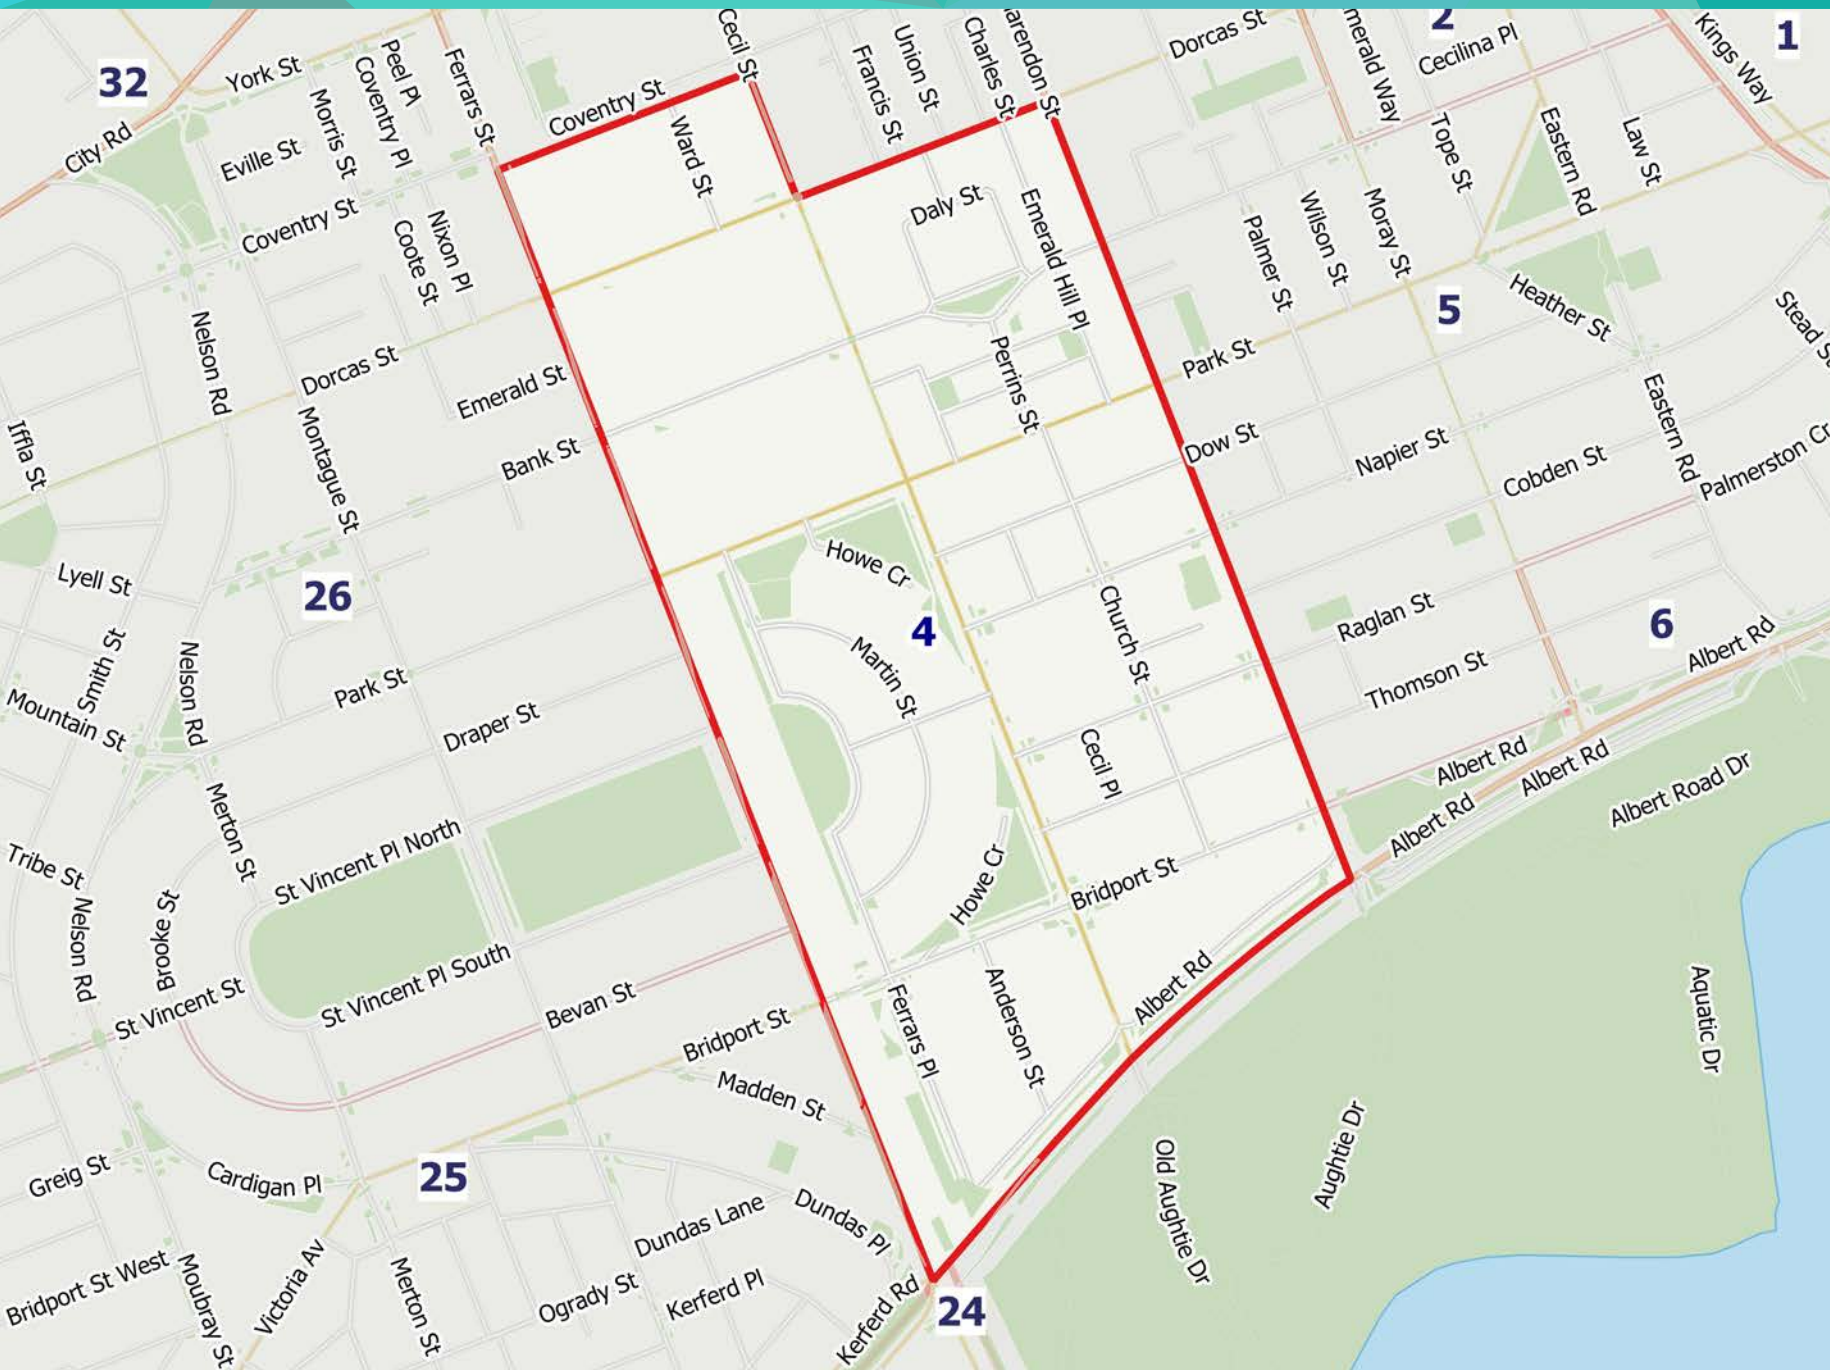

Residential Parking Permit - Area 4

Residential Parking Permit

Resident, visitor and the resident component of a combined parking permit are **only to be used when visiting or attending the residential property the permit is issued to.**

Disclaimer: The City of Port Phillip does not warrant the accuracy or completeness of the information on this map and shall not bear any responsibility or liability for errors or omissions in the information. Reproduction is unauthorised unless with express written permission of the City of Port Phillip. Source: including, but not limited to City of Port Phillip and Vic Map. Copyright remains with its respective holders.