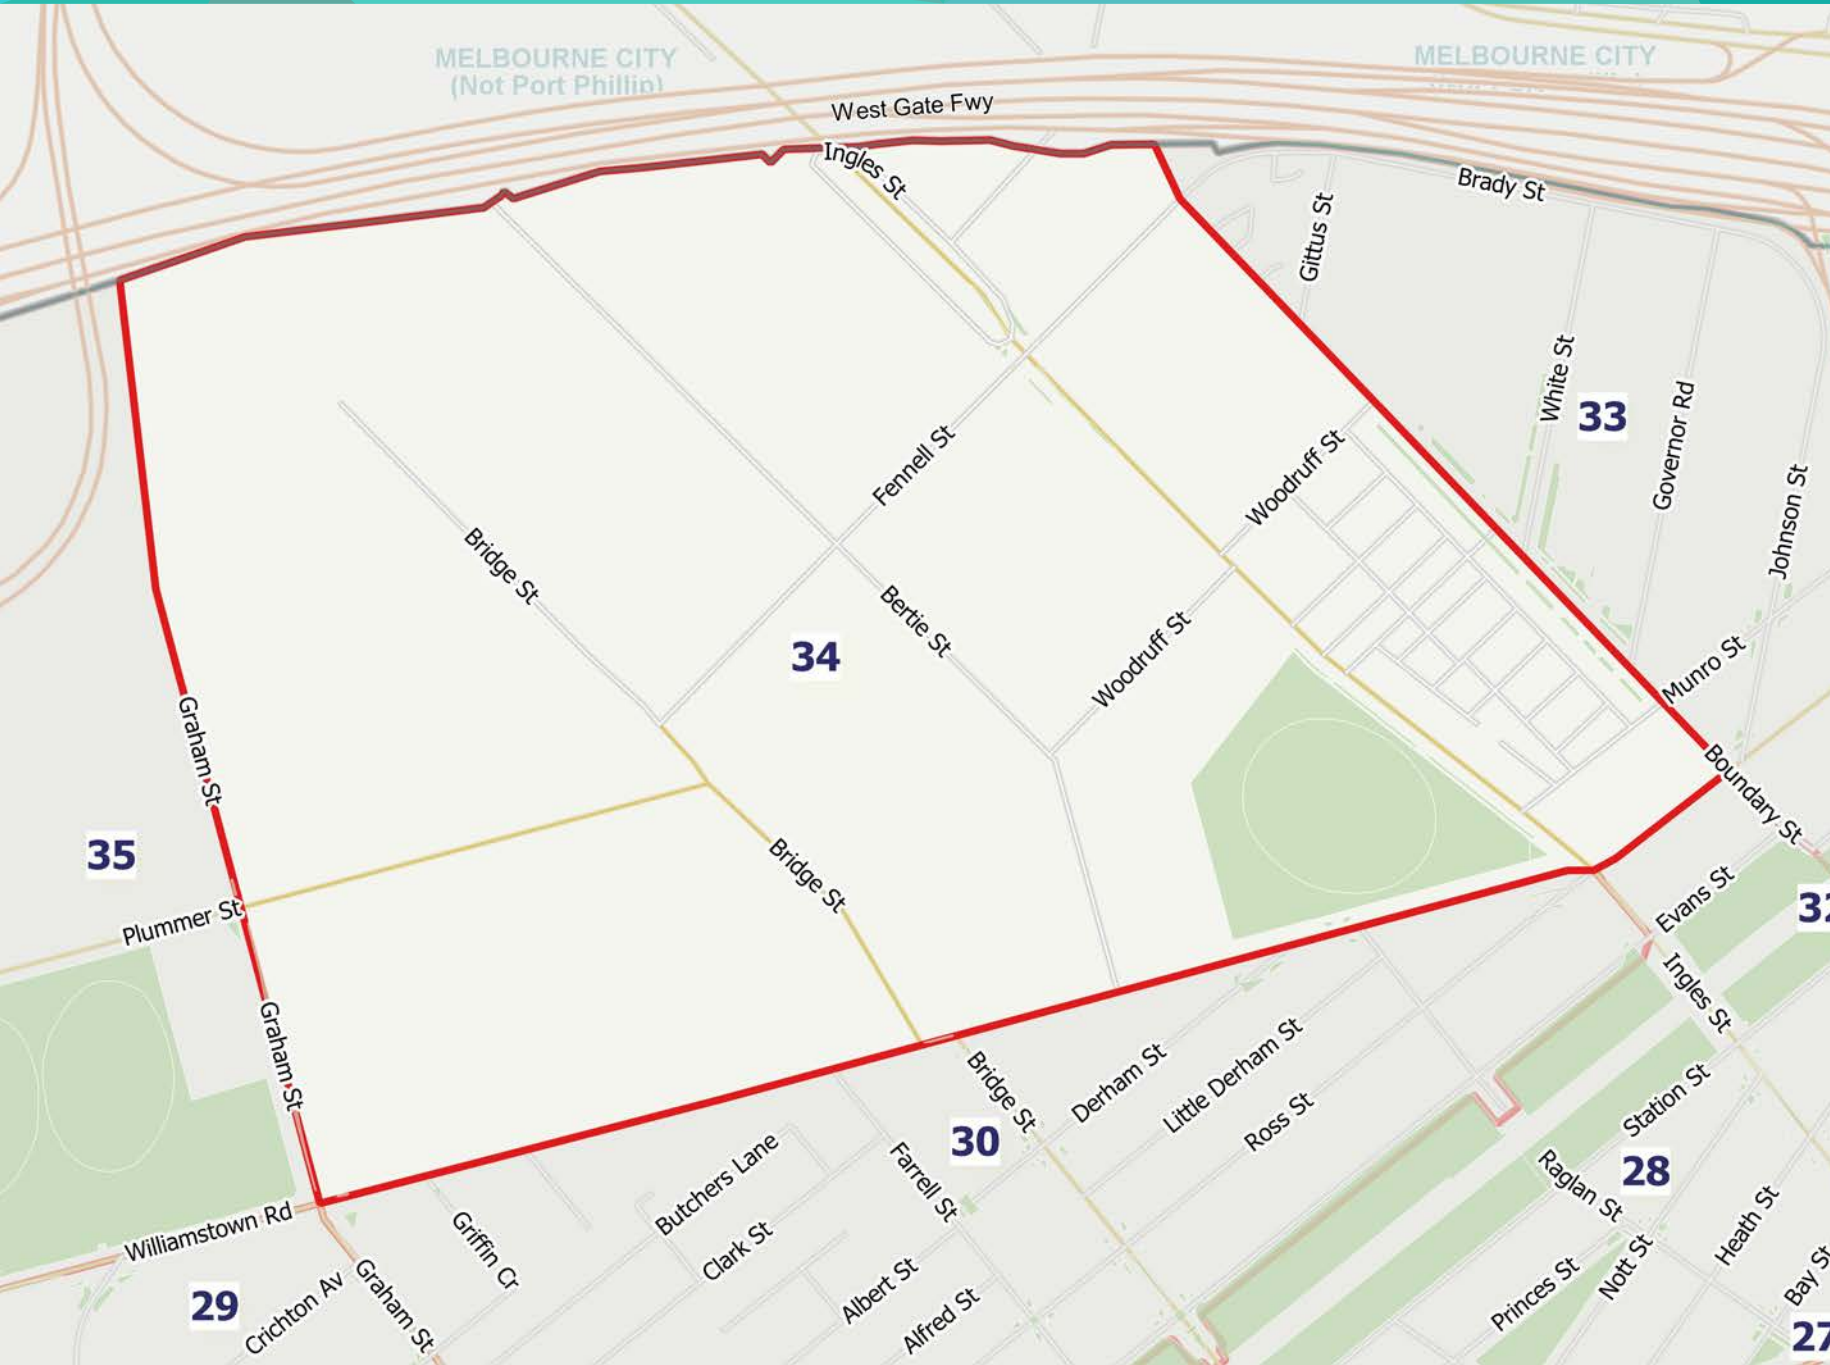

Residential Parking Permit - Area 34

Residential Parking Permit

Resident, visitor and the resident component of a combined parking permit are **only to be used when visiting or attending the residential property the permit is issued to.**

Disclaimer: The City of Port Phillip does not warrant the accuracy or completeness of the information on this map and shall not bear any responsibility or liability for errors or omissions in the information. Reproduction is unauthorised unless with express written permission of the City of Port Phillip. Source: including, but not limited to City of Port Phillip and Vic Map. Copyright remains with its respective holders.