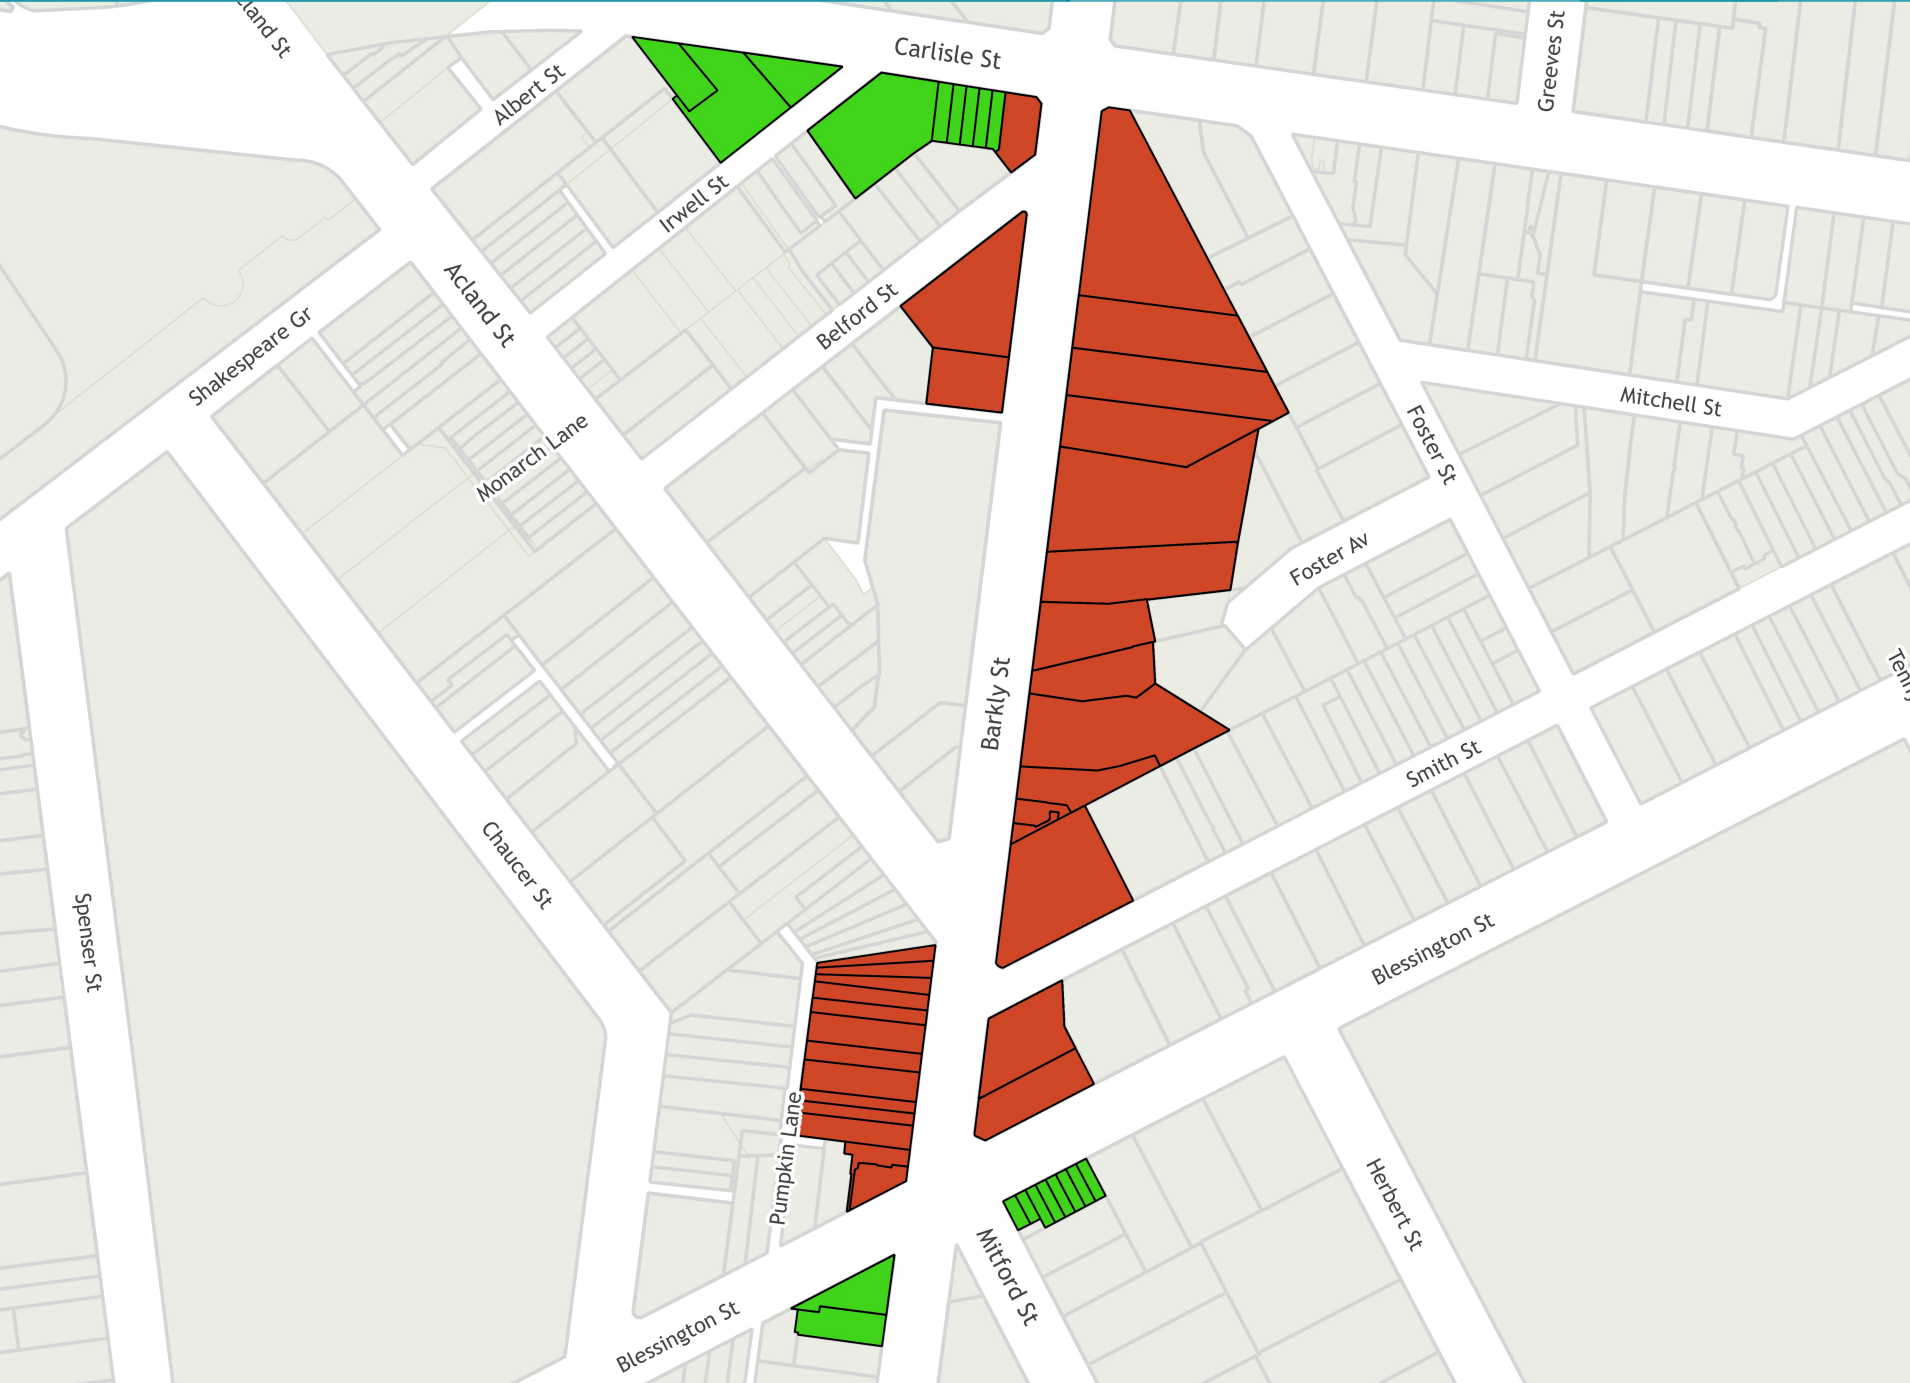

Footpath Trading Fee Structure Precinct - Barkly Street

- Primary Area
- Secondary Area

Disclaimer: The City of Port Phillip does not warrant the accuracy or completeness of the information on this map and shall not bear any responsibility or liability for errors or omissions in the information. Reproduction is unauthorised unless with express written permission of the City of Port Phillip. Source: Including, but not limited to City of Port Phillip and Vic Map. Copyright remains with its respective holders.