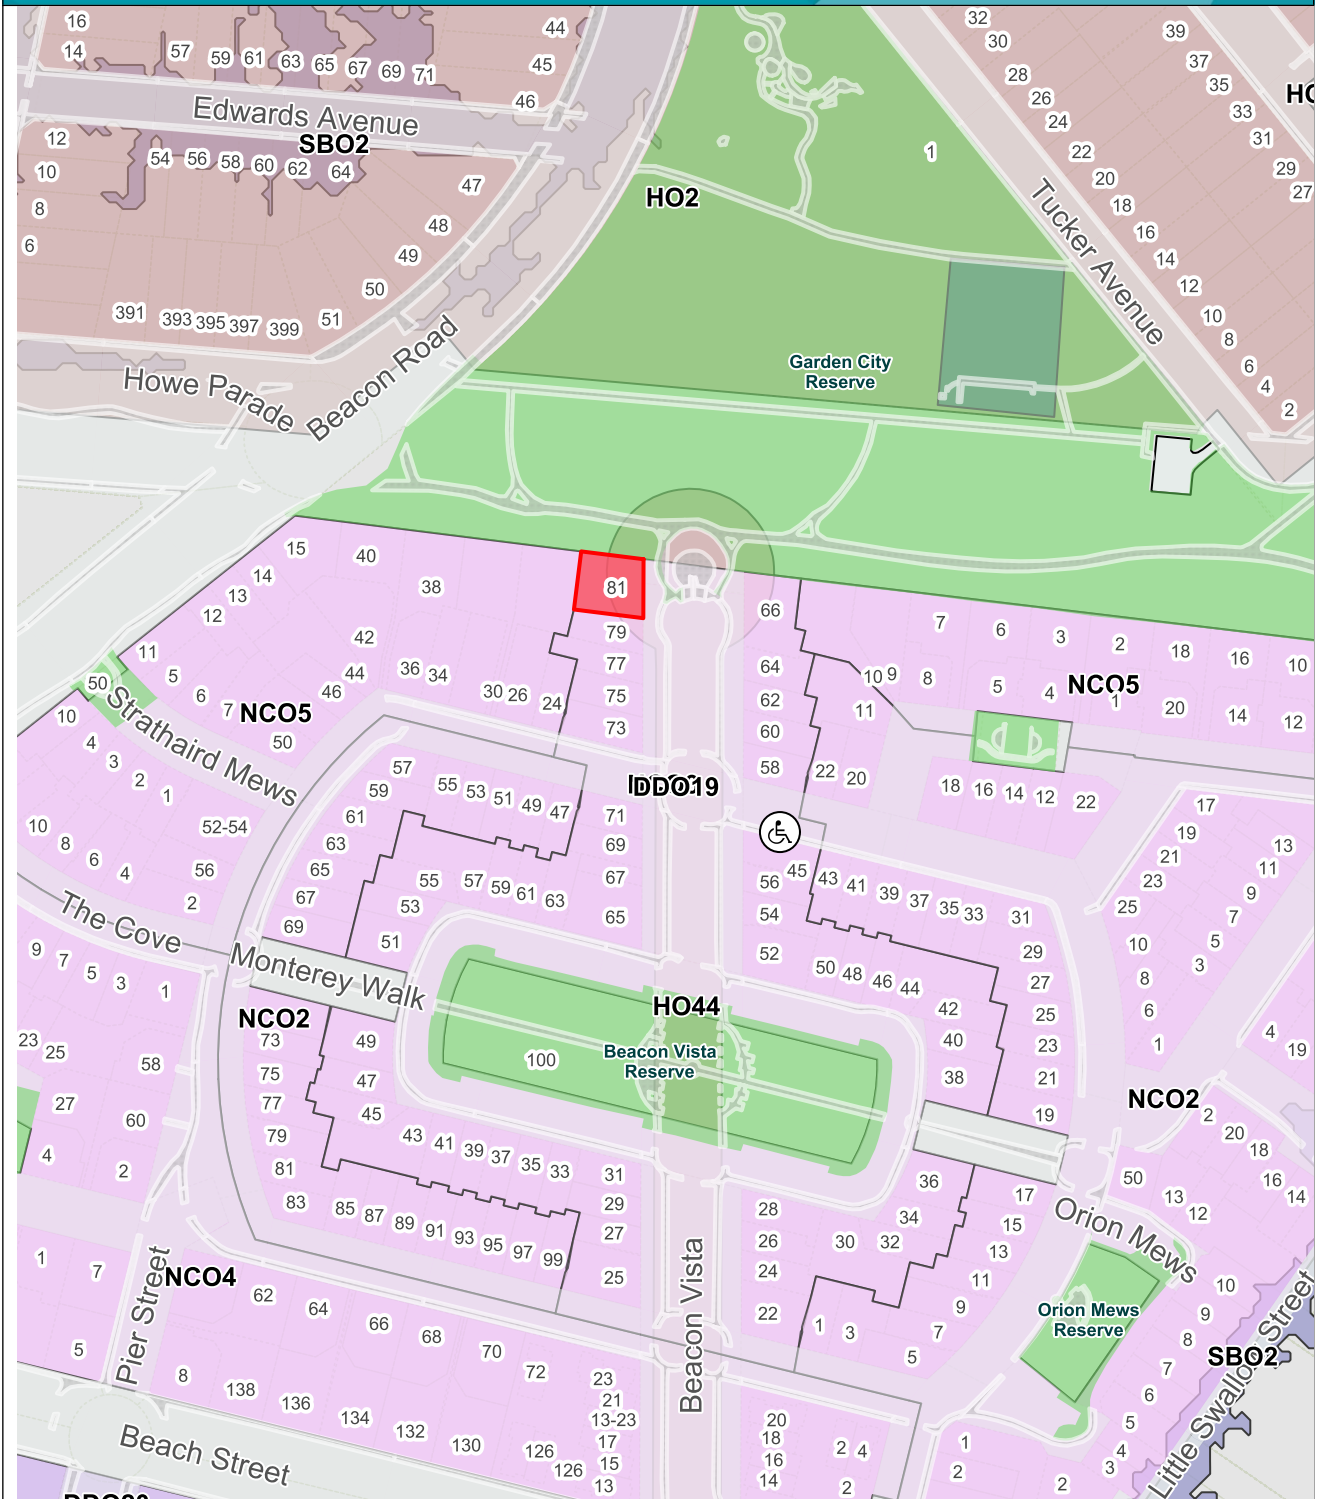

81 Beacon Vista, Port Melbourne.
Zone Map

81 Beacon Vista, Port Melbourne.
Overlay Map

Disclaimer:

This map contains Vicmap information collated from The State of Victoria, Department of Sustainability and Environment and the City of Port Phillip. 2021. This material may be of assistance to you but the state of Victoria and the City of Port Phillip do not guarantee that the publication is without flaw of any kind or is wholly appropriate for your particular purposes and therefore disclaims all liability for any error, loss or consequences which may arise from your relying on any information.

Scale: 1:2257 at A4

Date: 26/11/2021