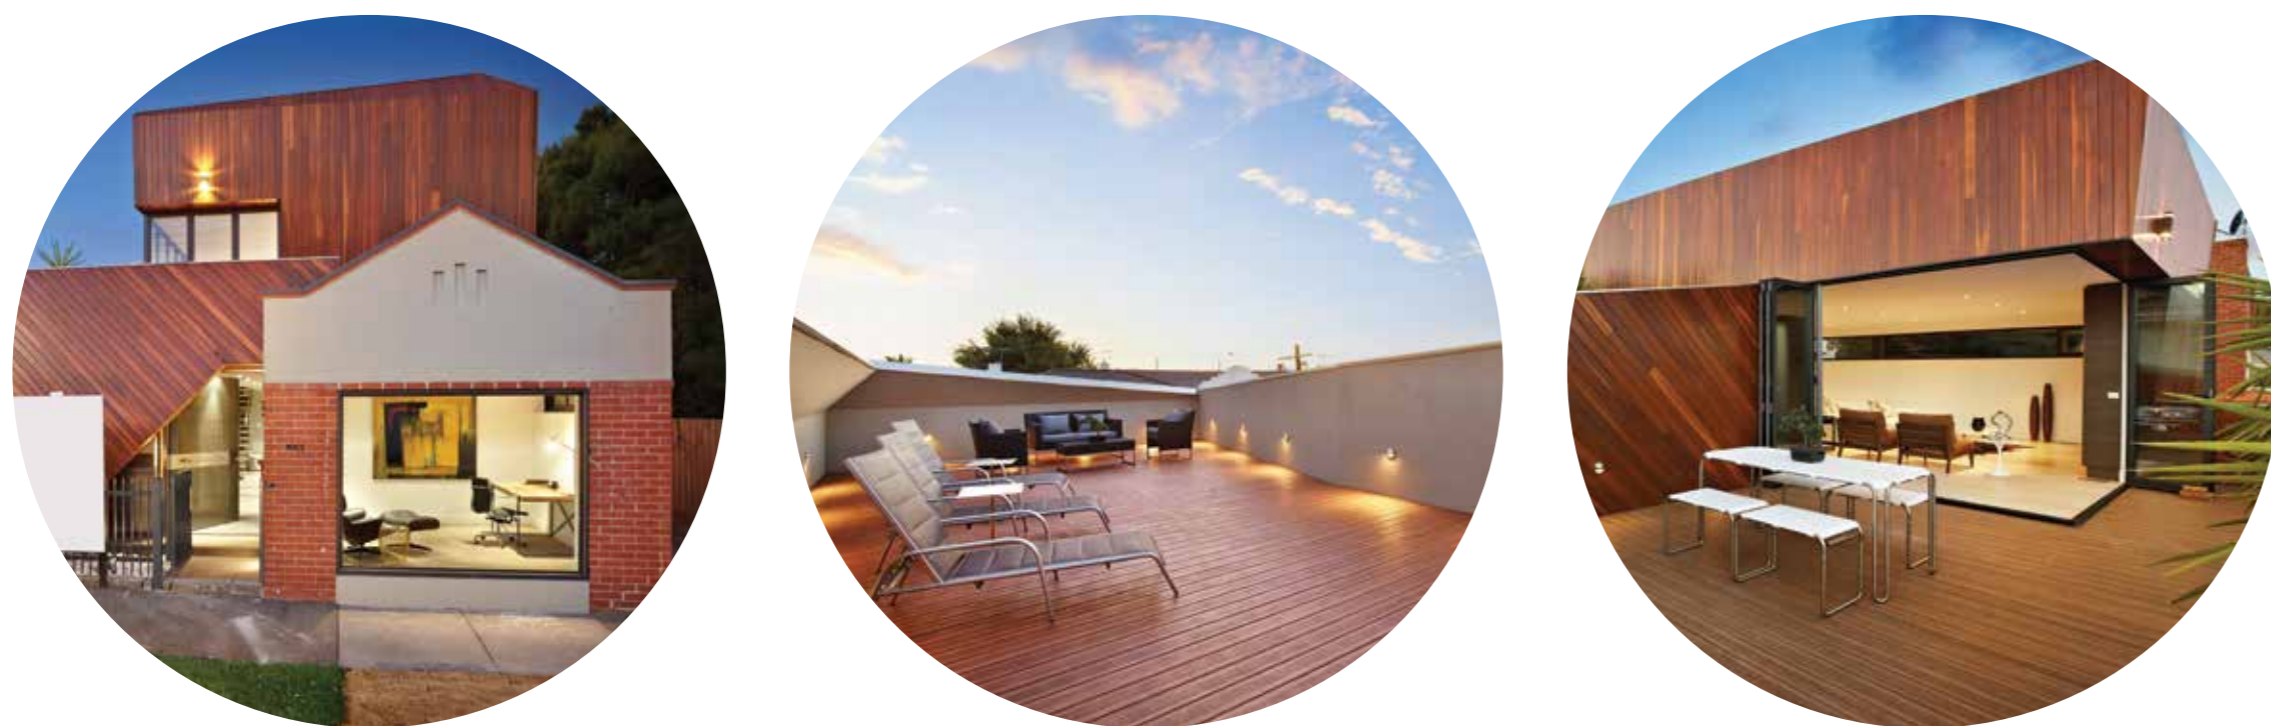

44A SHELLEY ST, ELWOOD

ARCHITECT Fitt De Felice Architects
PROJECT ARCHITECT Kylie Fitt
PROJECT TEAM Elida De Felice, Raff Nespola
BUILDER Platinum Building Group
– Damien Henneman
PHOTOGRAPHY Fitt De Felice